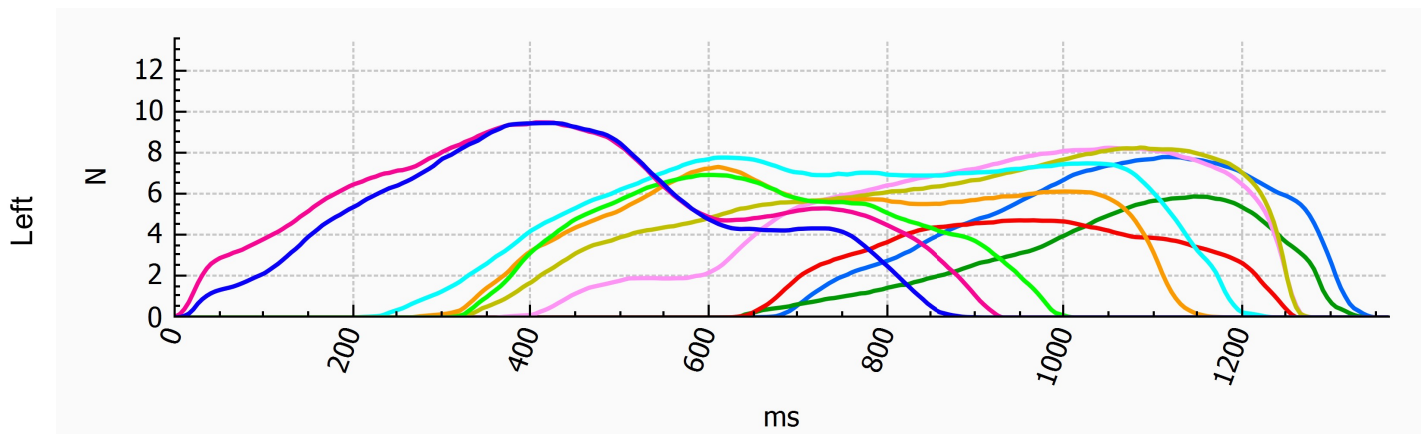

Person information

Name:	Charles fried	Date of birth:	01/01/1980
Address:		Gender:	Male
City:	GB	Weight:	60.00 kg
Telephone:		Shoe size:	42 EU - 280.0 mm
Mobile:		Recording:	Session 1
E-mail:		Recording date:	31/05/2016
		Recording time:	14:10:18

Force per probe printout