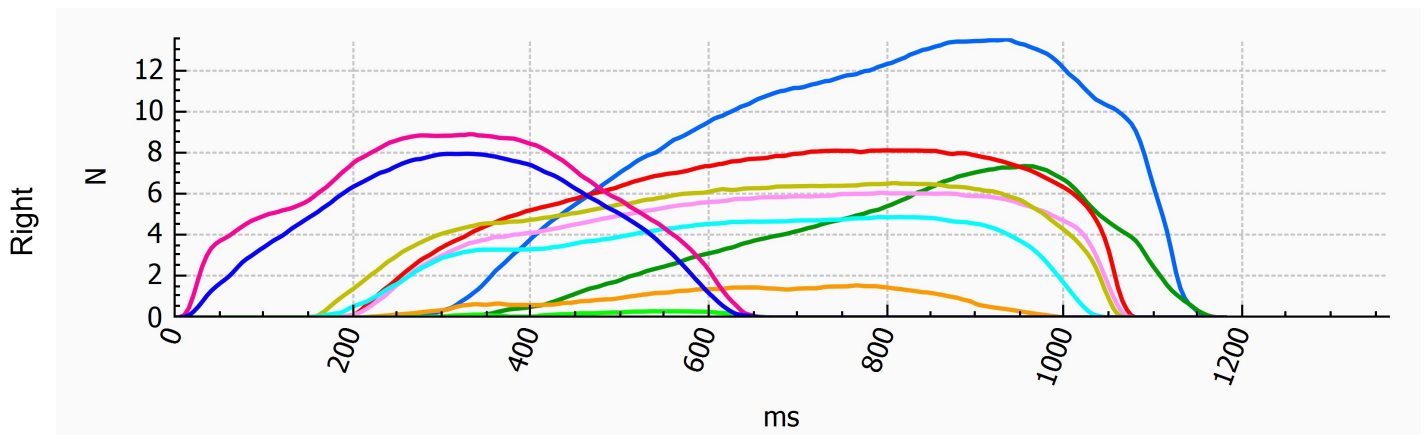

Person information

Name:	Charles fried	Date of birth:	01/01/1980
Address:		Gender:	Male
City:	GB	Weight:	60.00 kg
Telephone:		Shoe size:	42 EU - 280.0 mm
Mobile:		Recording:	Session 1
E-mail:		Recording date:	31/05/2016
		Recording time:	14:10:18

Force per probe printout