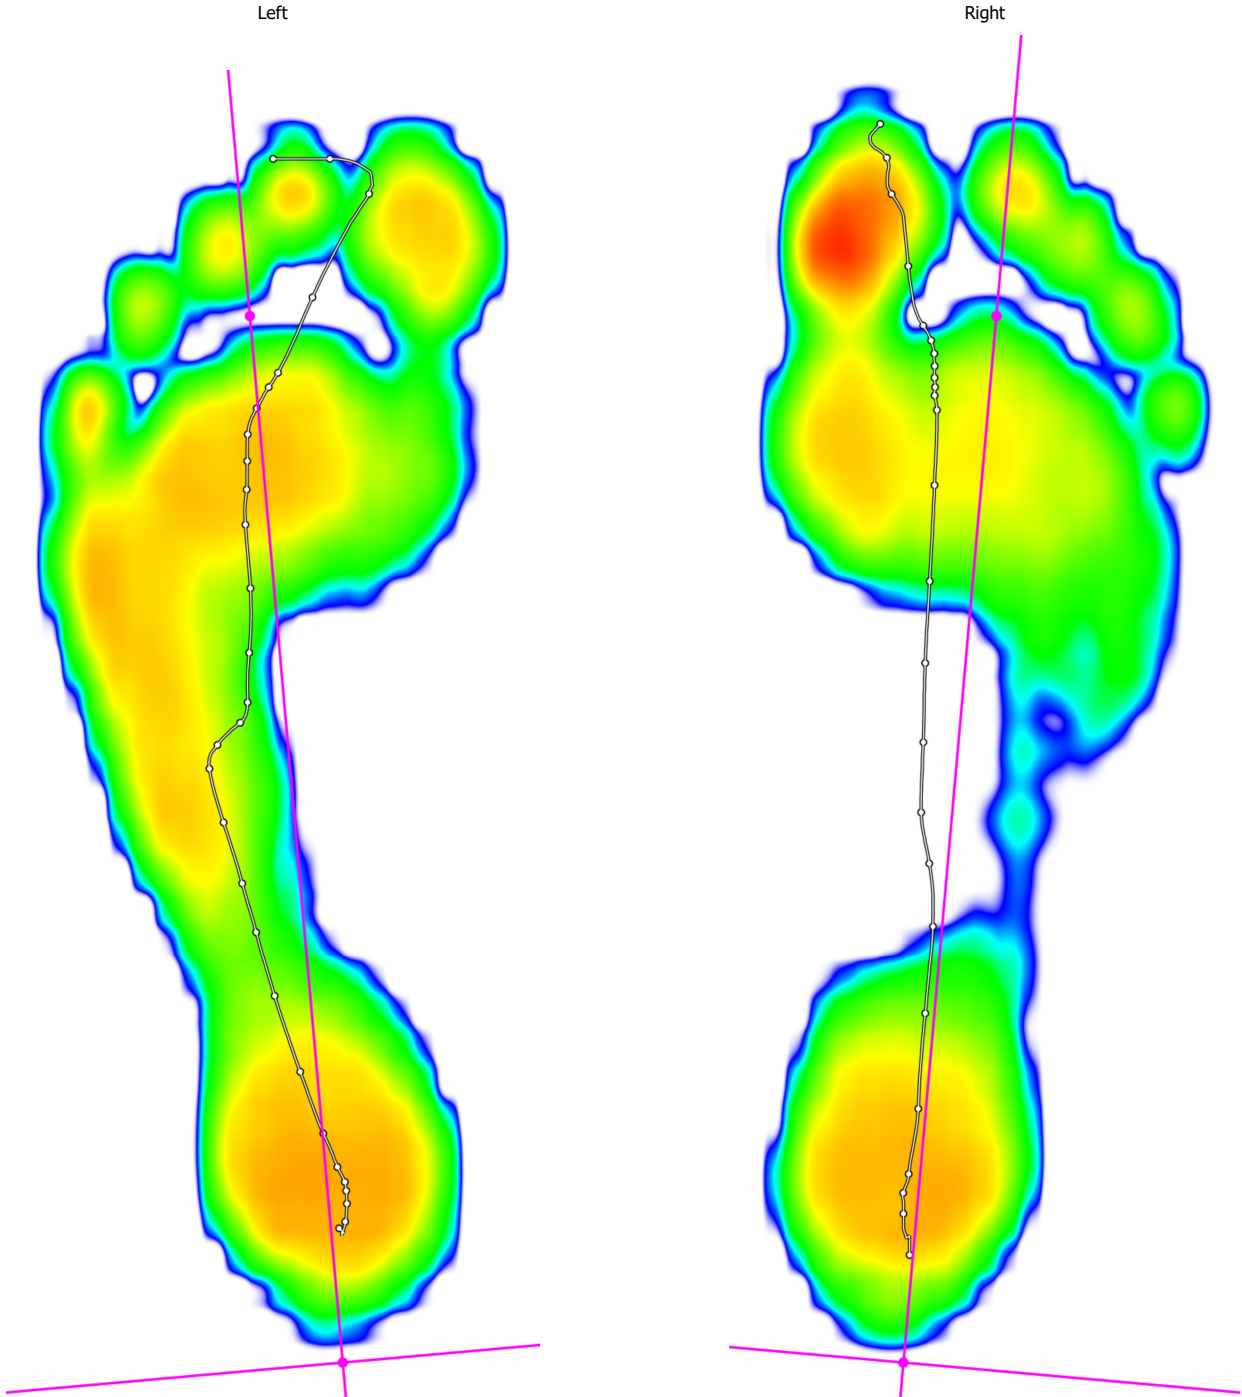

Person information

Name:	Charles fried	Date of birth:	01/01/1980
Address:		Gender:	Male
City:	GB	Weight:	60.00 kg
Telephone:		Shoe size:	42 EU - 280.0 mm
Mobile:		Recording:	Session 1
E-mail:		Recording date:	31/05/2016
		Recording time:	14:10:18

Standard printout

Person information

Name:	Charles fried	Date of birth:	01/01/1980
Address:		Gender:	Male
City:	GB	Weight:	60.00 kg
Telephone:		Shoe size:	42 EU - 280.0 mm
Mobile:		Recording:	Session 1
E-mail:		Recording date:	31/05/2016
		Recording time:	14:10:18

1,060 ms

1,130 ms

1,200 ms

1,265 ms

1,335 ms

Person information

Name:	Charles fried	Date of birth:	01/01/1980
Address:		Gender:	Male
City:	GB	Weight:	60.00 kg
Telephone:		Shoe size:	42 EU - 280.0 mm
Mobile:		Recording:	Session 1
E-mail:		Recording date:	31/05/2016
		Recording time:	14:10:18

920 ms

980 ms

1,035 ms

1,095 ms

1,155 ms

Person information

Name:	Charles fried	Date of birth:	01/01/1980
Address:		Gender:	Male
City:	GB	Weight:	60.00 kg
Telephone:		Shoe size:	42 EU - 280.0 mm
Mobile:		Recording:	Session 1
E-mail:		Recording date:	31/05/2016
		Recording time:	14:10:18