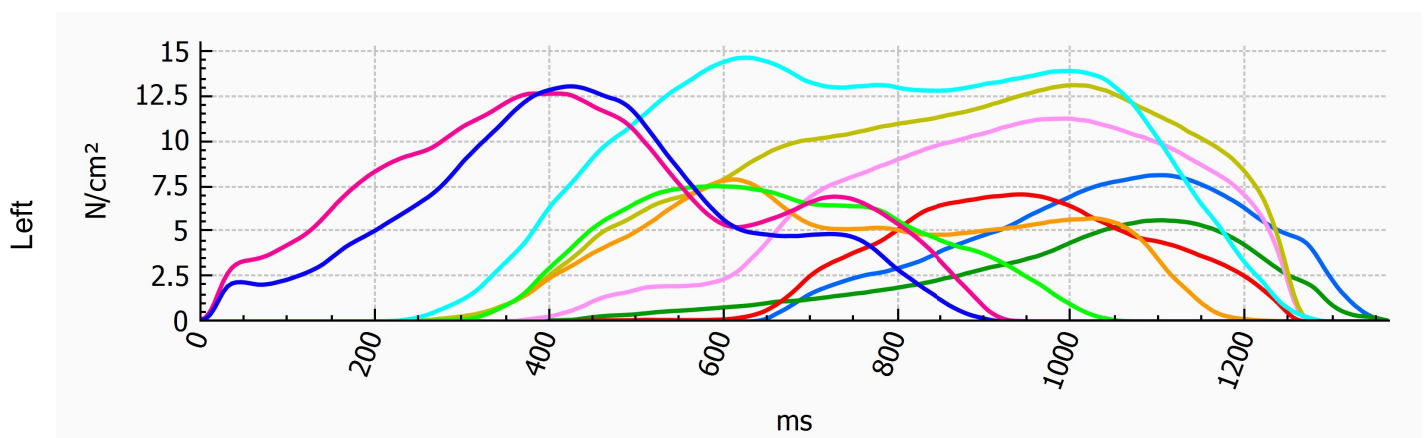

920 ms

980 ms

1,035 ms

1,095 ms

1,155 ms

Person information

Name:	Charles fried	Date of birth:	01/01/1980
Address:		Gender:	Male
City:	GB	Weight:	60.00 kg
Telephone:		Shoe size:	42 EU - 280.0 mm
Mobile:		Recording:	Session 1
E-mail:		Recording date:	31/05/2016
		Recording time:	14:10:18

Pressure per zone printout

Person information

Name:	Charles fried	Date of birth:	01/01/1980
Address:		Gender:	Male
City:	GB	Weight:	60.00 kg
Telephone:		Shoe size:	42 EU - 280.0 mm
Mobile:		Recording:	Session 1
E-mail:		Recording date:	31/05/2016
		Recording time:	14:10:18