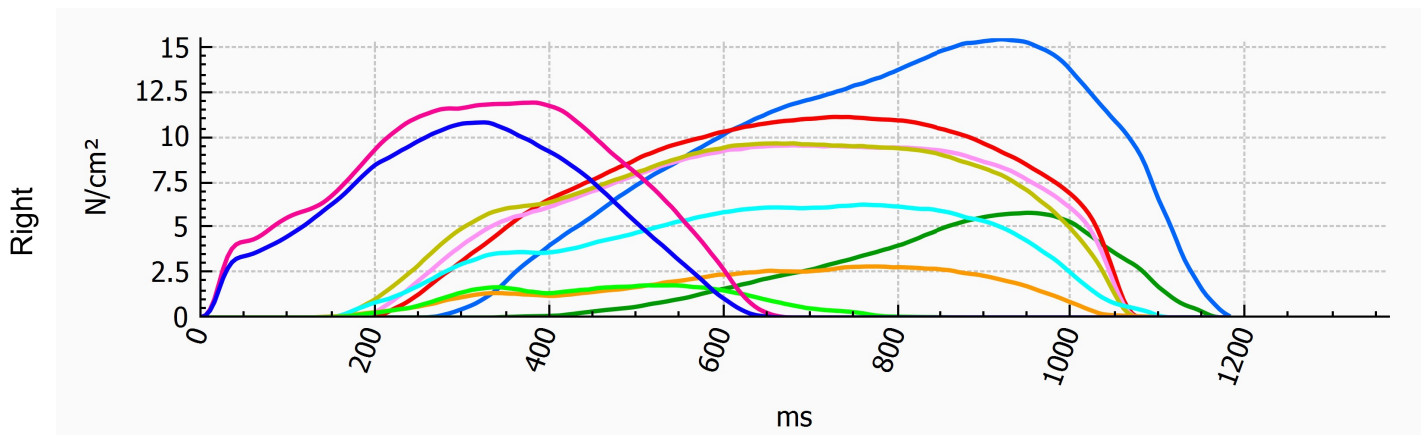

445 ms

505 ms

565 ms

620 ms

680 ms

740 ms

800 ms

860 ms

920 ms

980 ms

1,035 ms

1,095 ms

1,155 ms

Person information

Name:	Charles fried	Date of birth:	01/01/1980
Address:		Gender:	Male
City:	GB	Weight:	60.00 kg
Telephone:		Shoe size:	42 EU - 280.0 mm
Mobile:		Recording:	Session 1
E-mail:		Recording date:	31/05/2016
		Recording time:	14:10:18

Pressure per zone printout

Person information

Name:	Charles fried	Date of birth:	01/01/1980
Address:		Gender:	Male
City:	GB	Weight:	60.00 kg
Telephone:		Shoe size:	42 EU - 280.0 mm
Mobile:		Recording:	Session 1
E-mail:		Recording date:	31/05/2016
		Recording time:	14:10:18