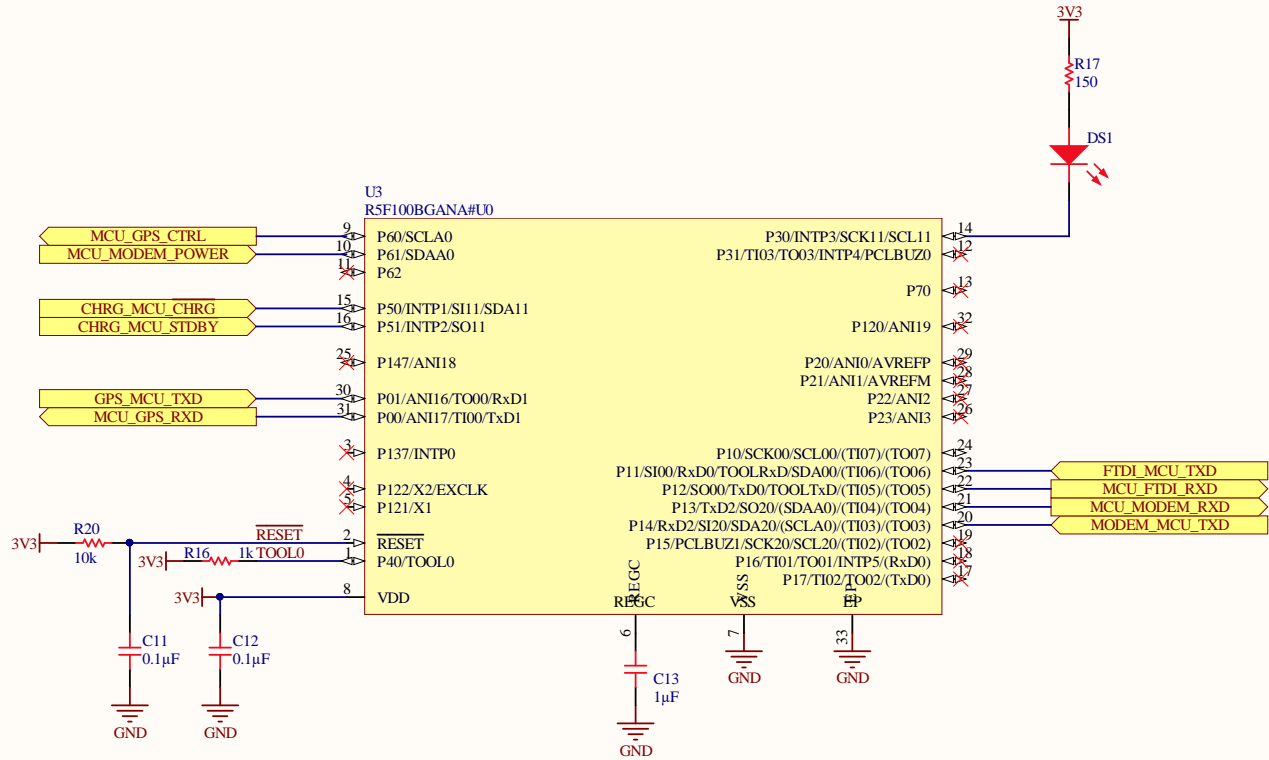

Title		
Size	Number	Revision
A4		
Date:	8/23/2018	Sheet of
File:	C:\Users\...\MCU.SchDoc	Drawn By:

Title		
Size A4	Number	Revision
Date:	8/23/2018	Sheet of
File:	C:\Users\...\MODEM.SchDoc	Drawn By:

Title		
Size A4	Number	Revision
Date:	8/23/2018	Sheet of
File:	C:\Users\...\POWER.SchDoc	Drawn By: