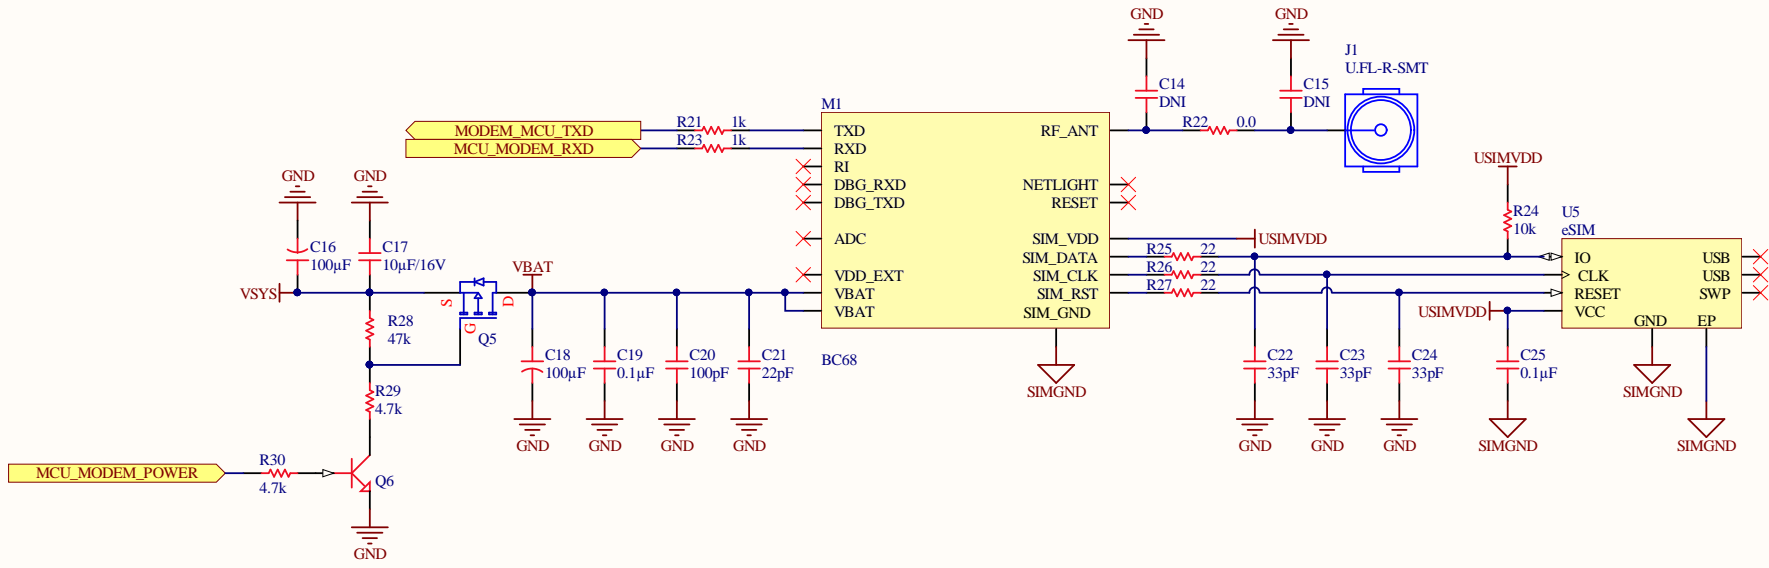

Title		
Size	Number	Revision
A4		
Date:	8/23/2018	Sheet of
File:	C:\Users\...\MCU.SchDoc	Drawn By:

Title		
Size A4	Number	Revision
Date:	8/23/2018	Sheet of
File:	C:\Users\...\MODEM.SchDoc	Drawn By:

Title		
Size A4	Number	Revision
Date:	8/23/2018	Sheet of
File:	C:\Users\...\POWER.SchDoc	Drawn By: