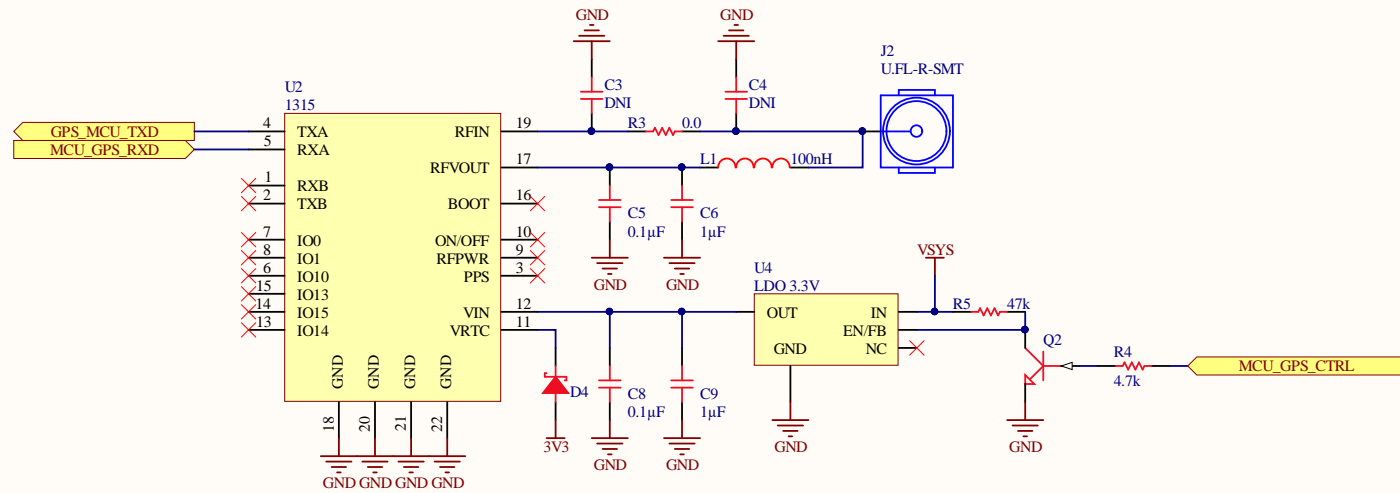

Title		
Size	Number	Revision
A4		
Date:	8/23/2018	Sheet of
File:	C:\Users\...\GPS.SchDoc	Drawn By: