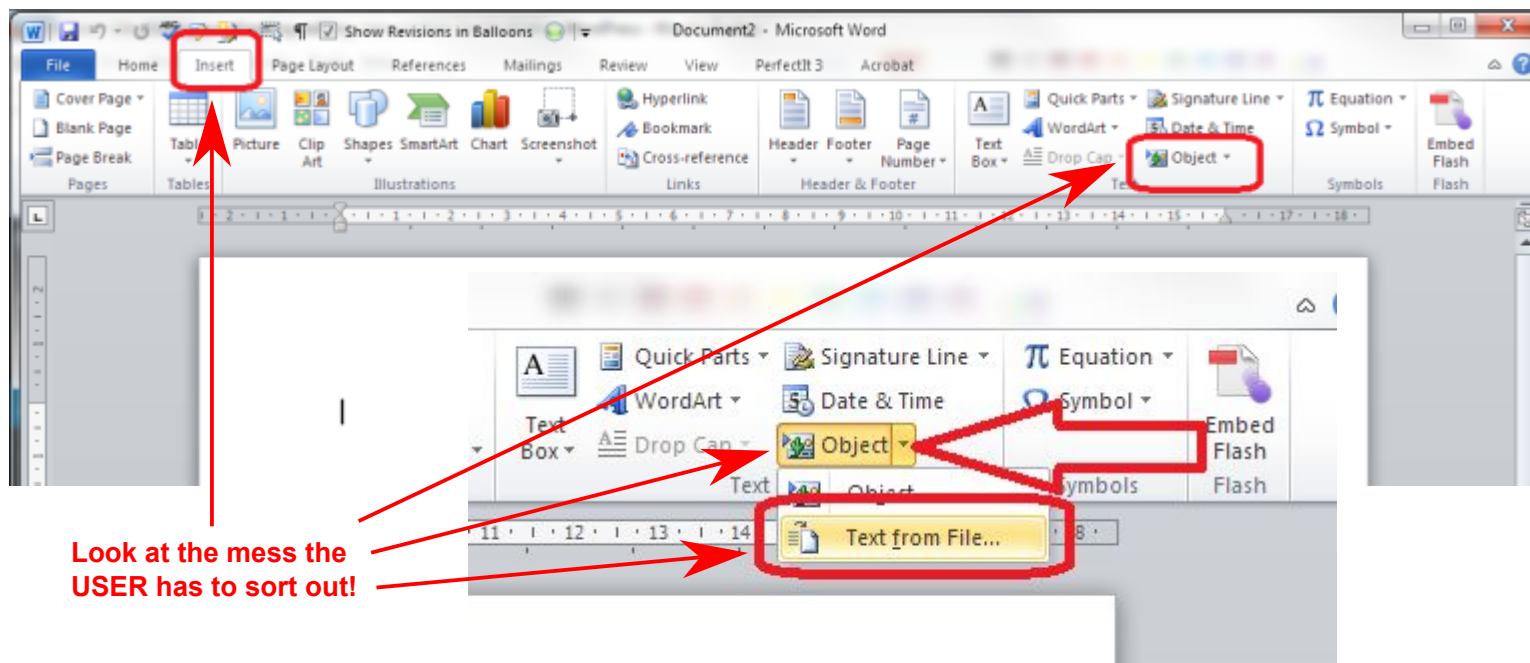

The Widget Cancer Ribbon: What you need is a bigger screen, so the Cancer can Multiply!

Combining Files in MS Word.

Menuindex with **Limitations**,
in a scroll-able, onscreen list.

Menuindex

- C...
- COmbine Files
- File
- C...
- CLose
- COmbine
- New
- Open
- Save

Both look-ups work!

Menuindex Boosts the
Intelligence, Intuition and Self
Confidence of Users.

Menuindex does not replace
the conventional UI, but
enhances it for first time,
occasional, and forgetful users.

Image credits: LibroEditing <https://libroediting.com/2015/09/03/how-do-i-combine-several-word-documents-into-one-document/>

Users detest being forced to rummage through a Chaotic Mayhem of
Widgets to find the **Widget Maze Path** the mouse in your hand is seeking.