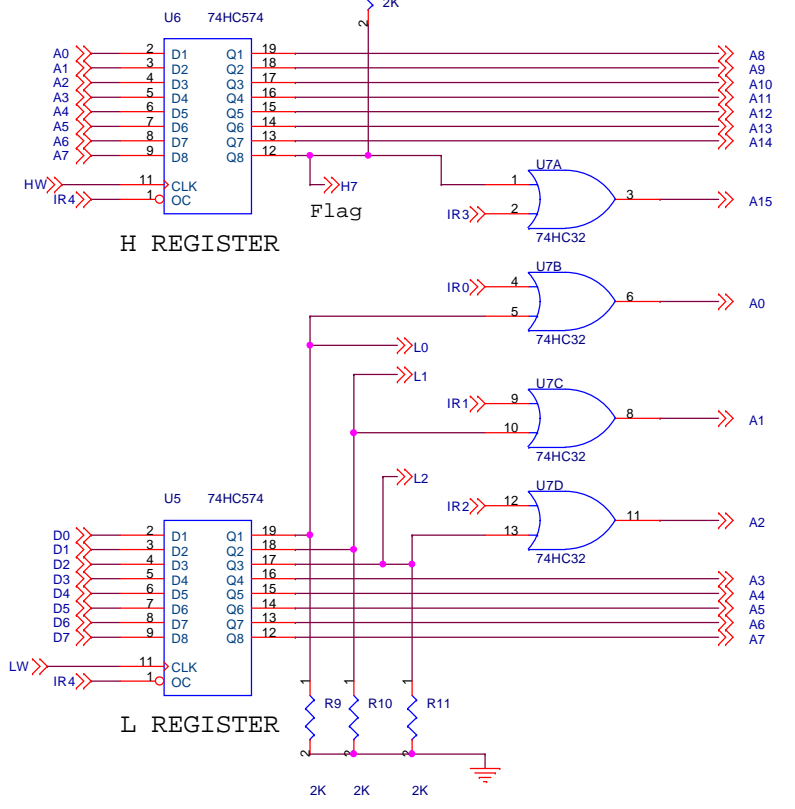

MICROPROGRAM COUNTER

B REGISTER

H REGISTER

L REGISTER

MICROPROGRAM STORE

MICRO-INSTRUCTION DECODE

SQ1C1841
 ONE SQUARE INCH TTL CPU
 ROELH
 20181014