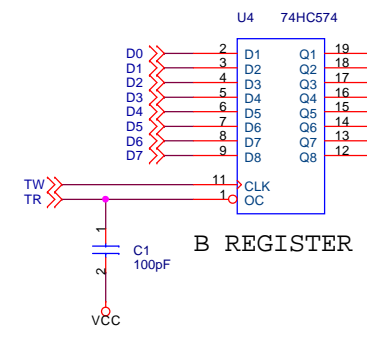

MICROPROGRAM COUNTER

B REGISTER

H REGISTER

L REGISTER

MICROPROGRAM STORE

MICRO-INSTRUCTION DECODE

SQ1C1841
 ONE SQUARE INCH TTL CPU
 ROELH
 20181014