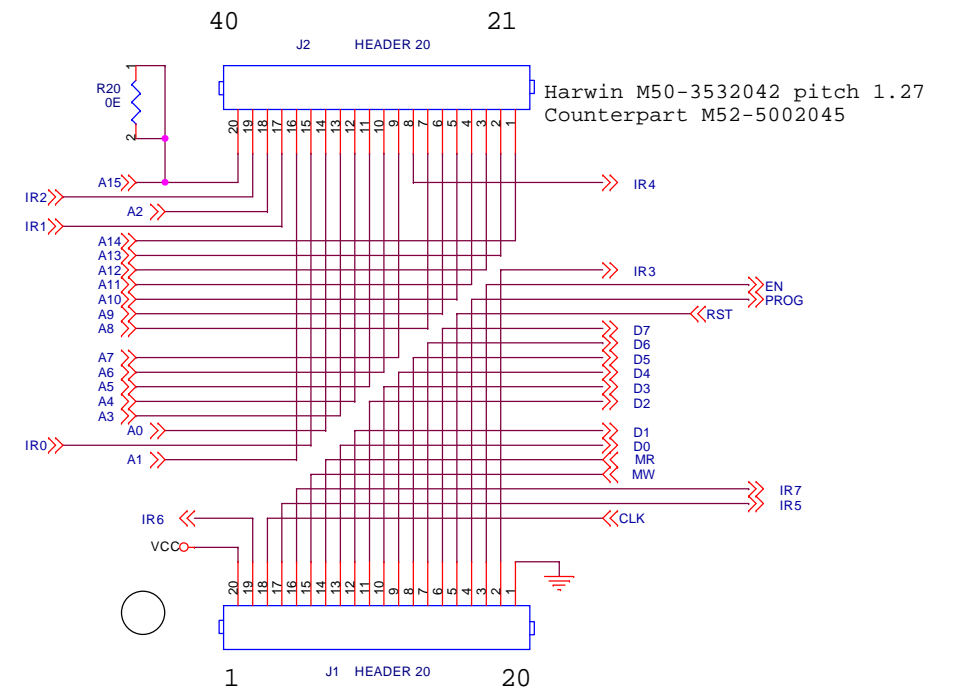

MICROPROGRAM COUNTER

B REGISTER

H REGISTER

L REGISTER

MICROPROGRAM STORE

MICRO-INSTRUCTION DECODE

SQ1C1841
 ONE SQUARE INCH TTL CPU
 ROELH
 20181014