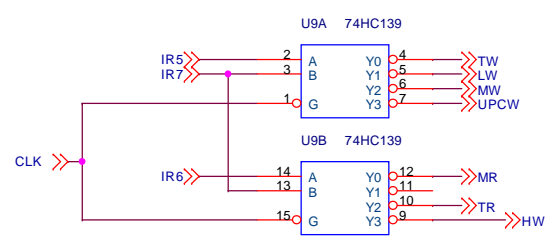

MICROPROGRAM COUNTER

B REGISTER

H REGISTER

L REGISTER

MICROPROGRAM STORE

MICRO-INSTRUCTION DECODE

SQ1C1841
 ONE SQUARE INCH TTL CPU
 ROELH
 20181014