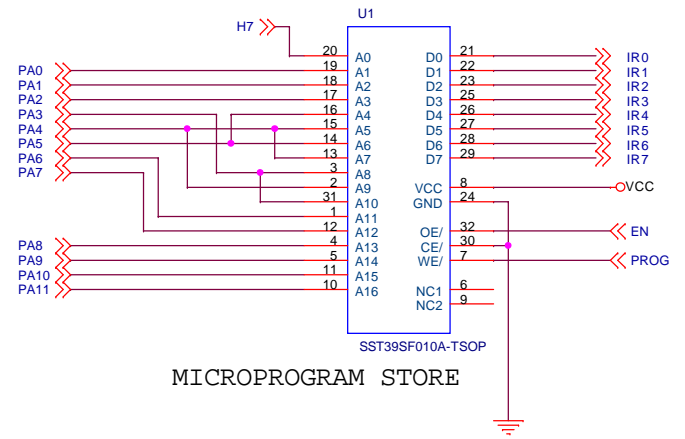

MICROPROGRAM COUNTER

B REGISTER

H REGISTER

L REGISTER

MICROPROGRAM STORE

MICRO-INSTRUCTION DECODE

SQ1C1841
 ONE SQUARE INCH TTL CPU
 ROELH
 20181014