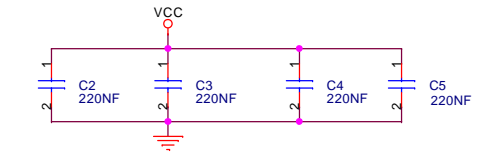

MICROPROGRAM COUNTER

B REGISTER

H REGISTER

L REGISTER

MICROPROGRAM STORE

MICRO-INSTRUCTION DECODE

SQ1C1841
 ONE SQUARE INCH TTL CPU
 ROELH
 20181014