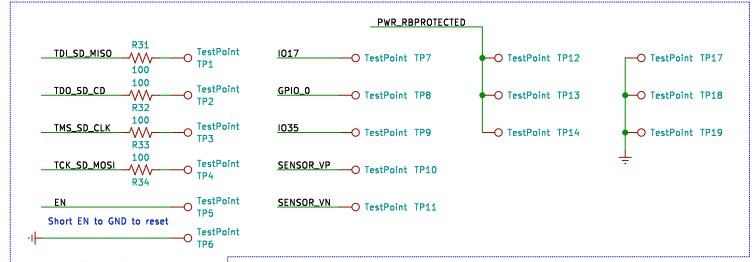

Power LED

Wifi/Bluetooth Internet accessible LED strip and motor driver, with sensor input capability. Drives all types of RGB/RGBW LED's, individually addressable LED's (WS2812, APA102, etc.), stepper motors, servo motors, unipolar/bipolar DC motors and other high current interfaces.