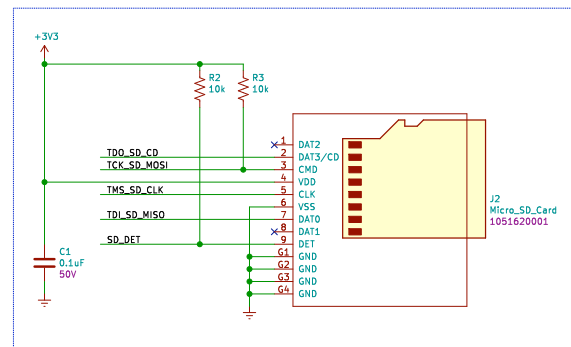

Power LED

Wifi/Bluetooth Internet accessible LED strip and motor driver, with sensor input capability. Drives all types of RGB/RGBW LED's, individually addressable LED's (WS2812, APA102, etc.), stepper motors, servo motors, unipolar/bipolar DC motors and other high current interfaces.