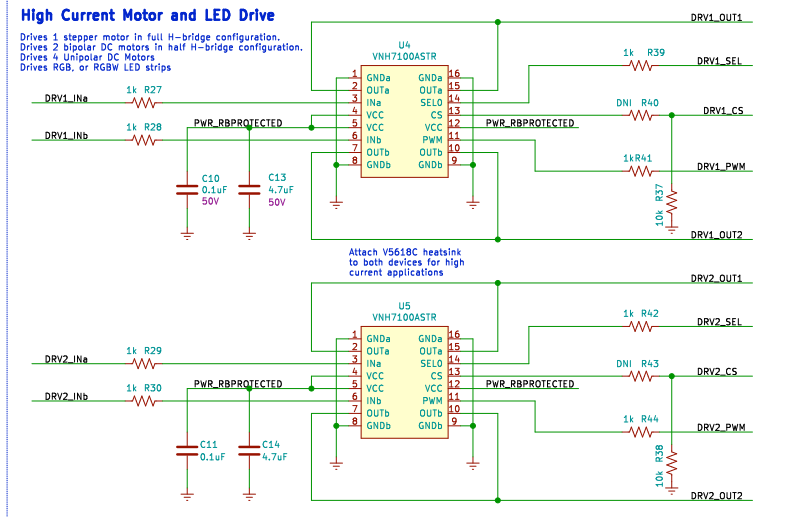

Power LED

Wifi/Bluetooth Internet accessible LED strip and motor driver, with sensor input capability. Drives all types of RGB/RGBW LED's, individually addressable LED's (WS2812, APA102, etc.), stepper motors, servo motors, unipolar/bipolar DC motors and other high current interfaces.