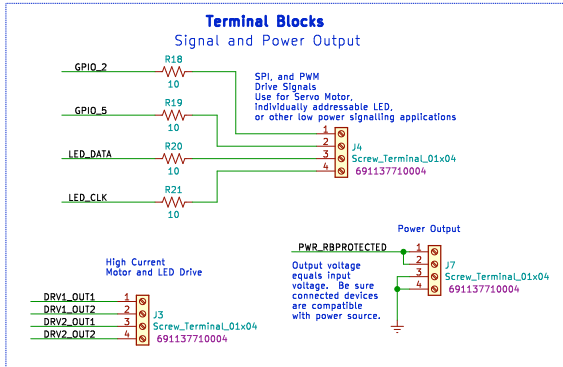

Power LED

Wifi/Bluetooth Internet accessible LED strip and motor driver, with sensor input capability. Drives all types of RGB/RGBW LED's, individually addressable LED's (WS2812, APA102, etc.), stepper motors, servo motors, unipolar/bipolar DC motors and other high current interfaces.