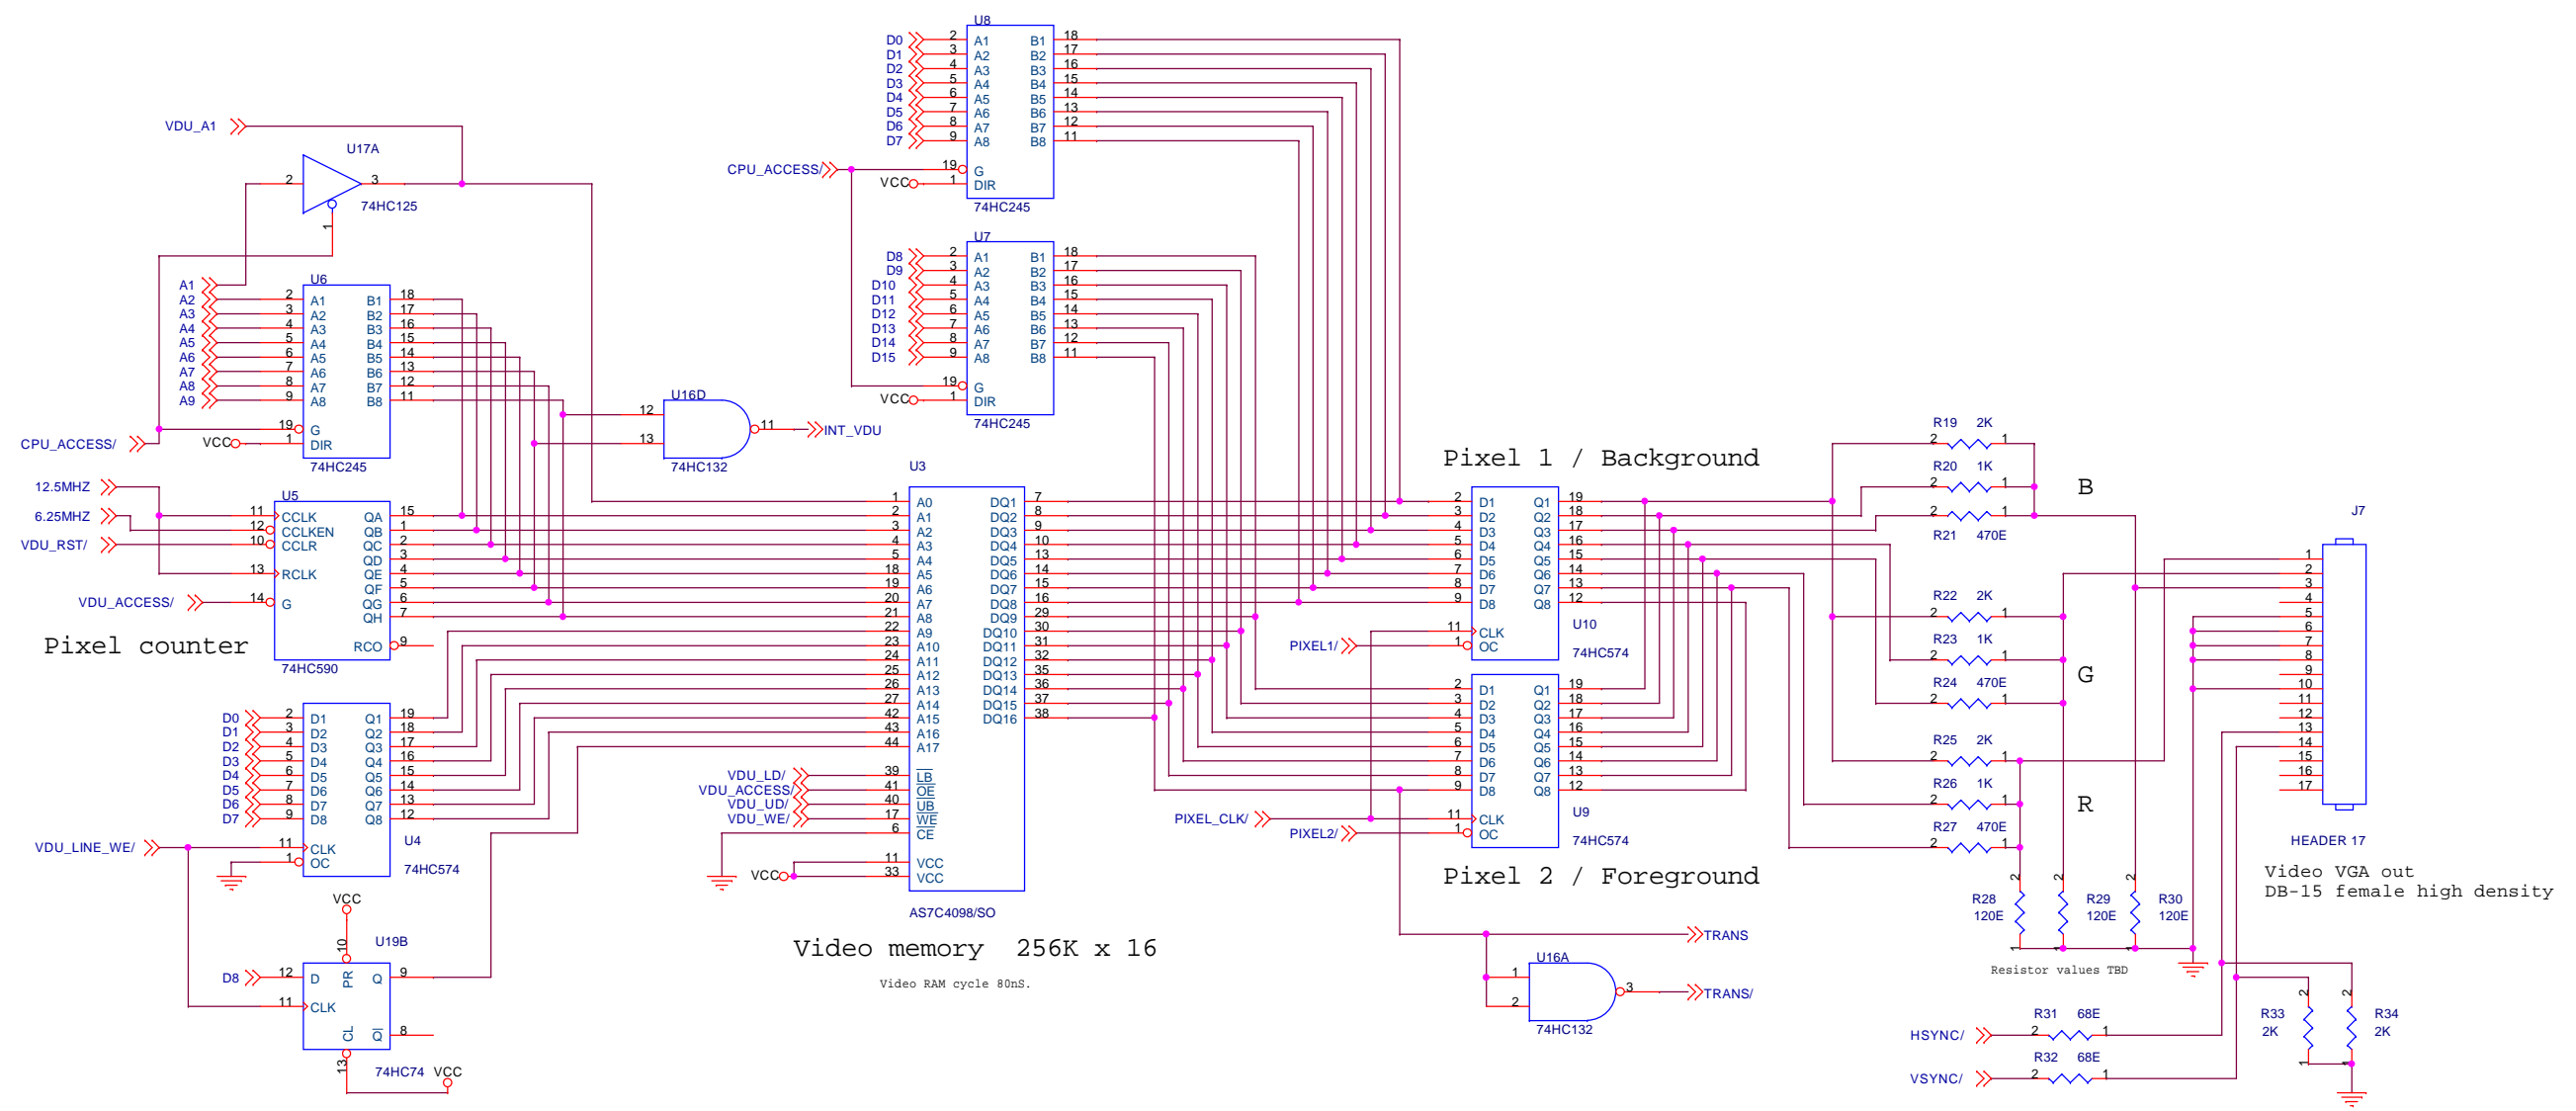

side effects:
write PC will clear Q0 of U24
write WP will clear Q4 of U24

KOBOLD COMPUTER
MAINBOARD
ROELH 20190723