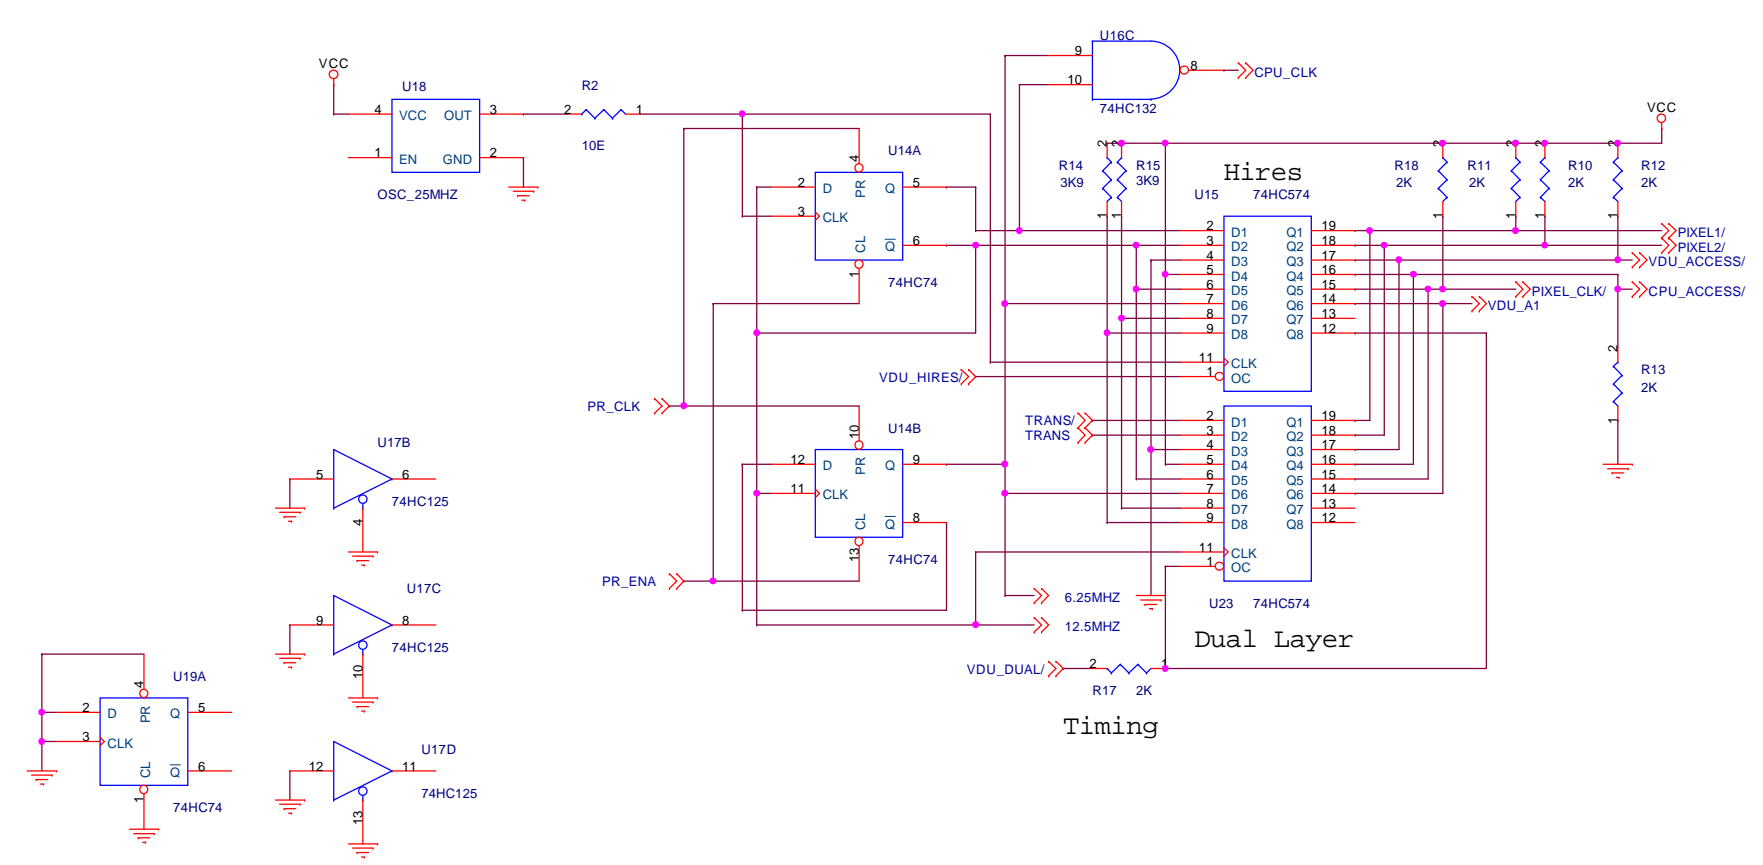

side effects:
write PC will clear Q0 of U24
write WP will clear Q4 of U24

KOBOLD COMPUTER
MAINBOARD
ROELH 20190723