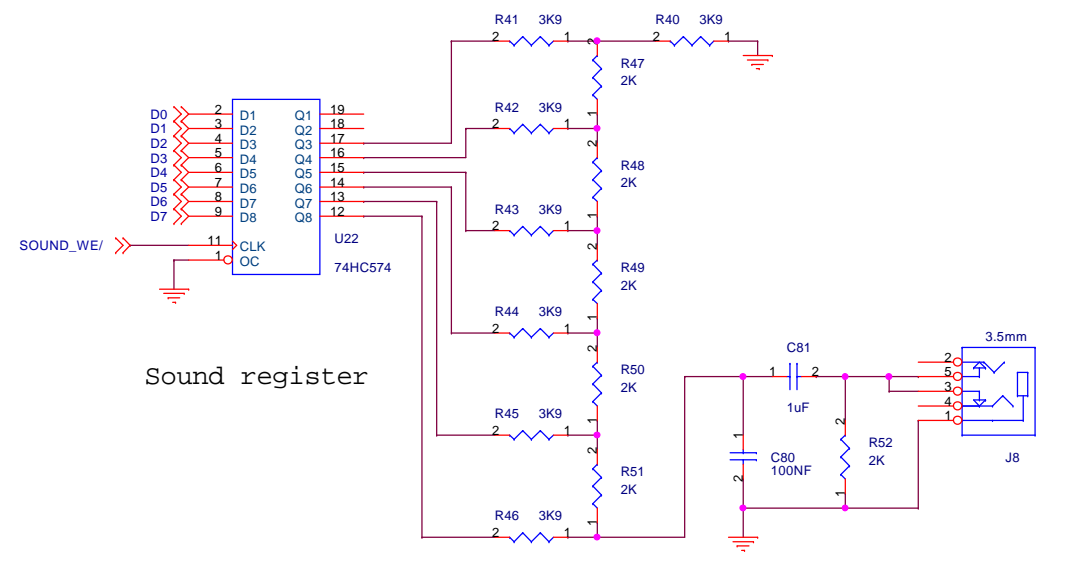

side effects:
write PC will clear Q0 of U24
write WP will clear Q4 of U24

KOBOLD COMPUTER
MAINBOARD
ROELH 20190723