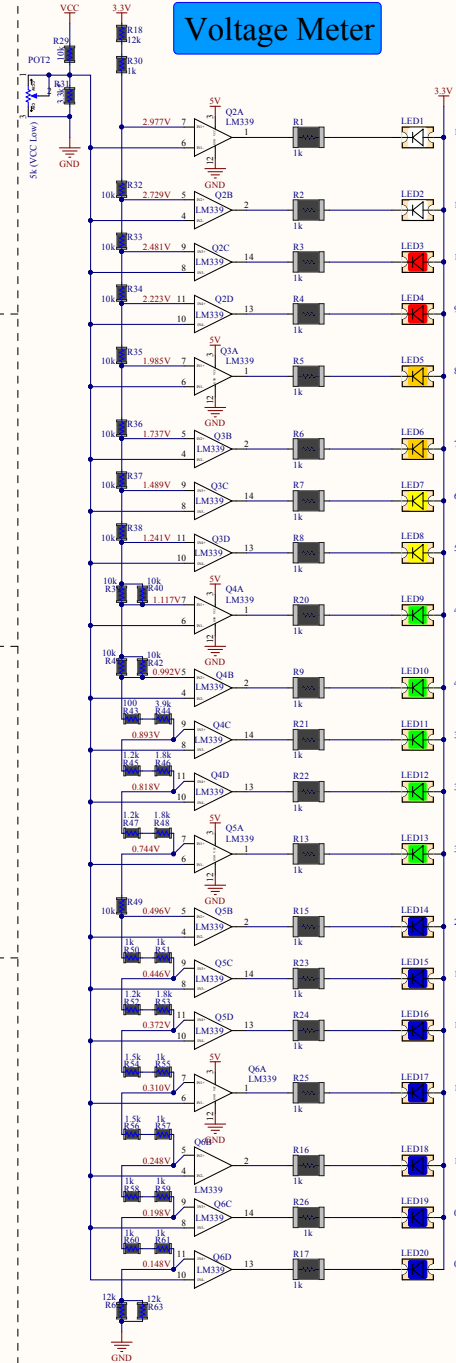

USB/Battery Charging Power

Voltage Meter

SEPIC 5V Power

SEPIC Adjustable Power

BreadBoard