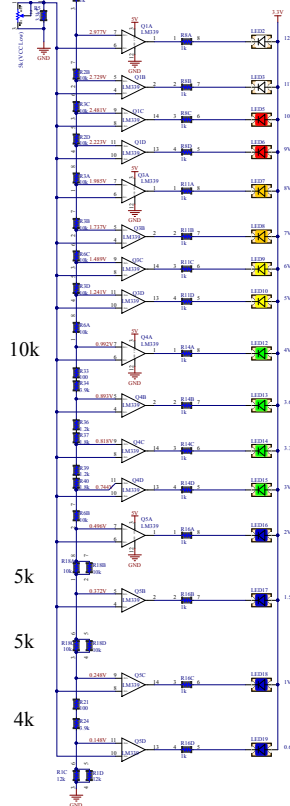

USB/Battery Charging/Power

SEPIC 5V Power

SEPIC Adjustable Power

BreadBoard

Voltage Meter

10k

5k

5k

4k