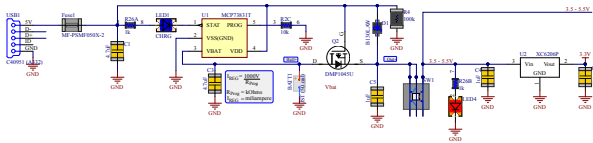

USB/Battery Charging/Power

SEPIC 5V Power

SEPIC Adjustable Power

BreadBoard

Voltage Meter

10k

5k

5k