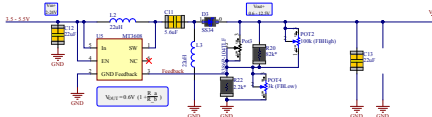

USB/Battery Charging/Power

SEPIC 5V Power

SEPIC Adjustable Power

BreadBoard

Voltage Meter

10k

5k

5k