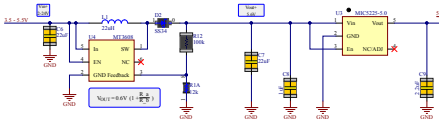

USB/Battery Charging/Power

SEPIC 5V Power

SEPIC Adjustable Power

BreadBoard

Voltage Meter

10k

5k

5k