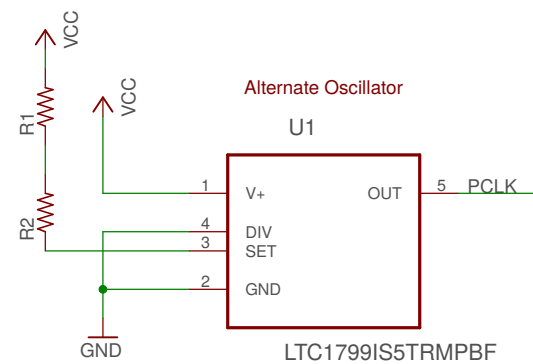

Serial Data Shift/Load

Copyright (C) 2019, David Anders. All Rights Reserved.	
This work is licensed under a Creative Commons Attribution-NonCommercial 4.0 International License. CC-BY-NC 4.0	
TITLE: isa8bit-6845-mem	REV: B
Document Number: Dave's Dev Lab	REV: B
Date: 9/13/19 7:44 PM	Sheet: 1/2