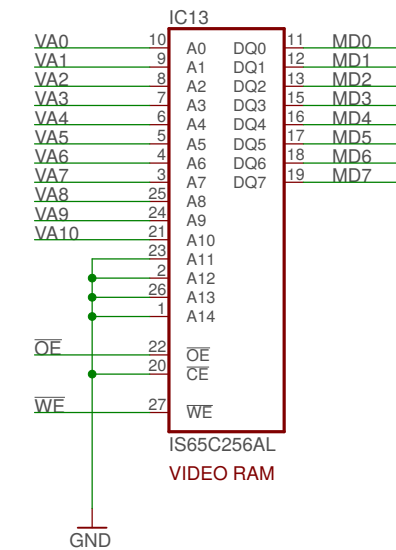

Serial Data Shift/Load

Copyright (C) 2019, David Anders. All Rights Reserved.	
This work is licensed under a Creative Commons Attribution-NonCommercial 4.0 International License. CC-BY-NC 4.0	
TITLE: isa8bit-6845-mem	REV: B
Document Number: Dave's Dev Lab	REV: B
Date: 9/13/19 7:44 PM	Sheet: 1/2