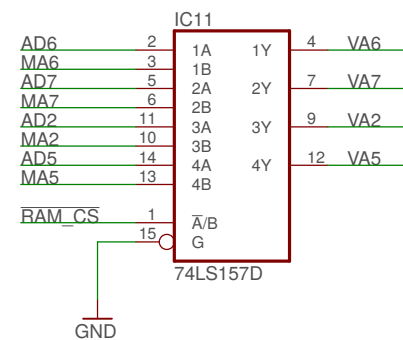

Serial Data Shift/Load

Copyright (C) 2019, David Anders. All Rights Reserved.	
This work is licensed under a Creative Commons Attribution-NonCommercial 4.0 International License. CC-BY-NC 4.0	
TITLE: isa8bit-6845-mem	REV: B
Document Number: Dave's Dev Lab	REV: B
Date: 9/13/19 7:44 PM	Sheet: 1/2