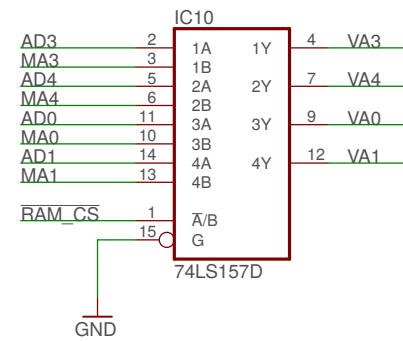

Serial Data Shift/Load

Copyright (C) 2019, David Anders. All Rights Reserved.	
This work is licensed under a Creative Commons Attribution-NonCommercial 4.0 International License. CC-BY-NC 4.0	
TITLE: isa8bit-6845-mem	REV: B
Document Number: Dave's Dev Lab	REV: B
Date: 9/13/19 7:44 PM	Sheet: 1/2