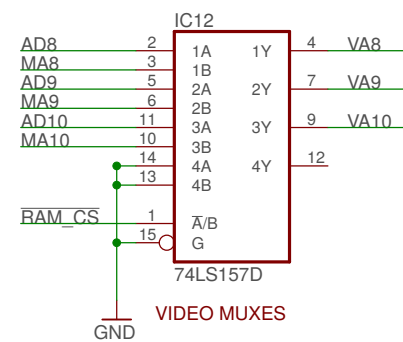

Serial Data Shift/Load

Copyright (C) 2019, David Anders. All Rights Reserved.	
This work is licensed under a Creative Commons Attribution-NonCommercial 4.0 International License. CC-BY-NC 4.0	
TITLE: isa8bit-6845-mem	REV: B
Document Number: Dave's Dev Lab	REV: B
Date: 9/13/19 7:44 PM	Sheet: 1/2