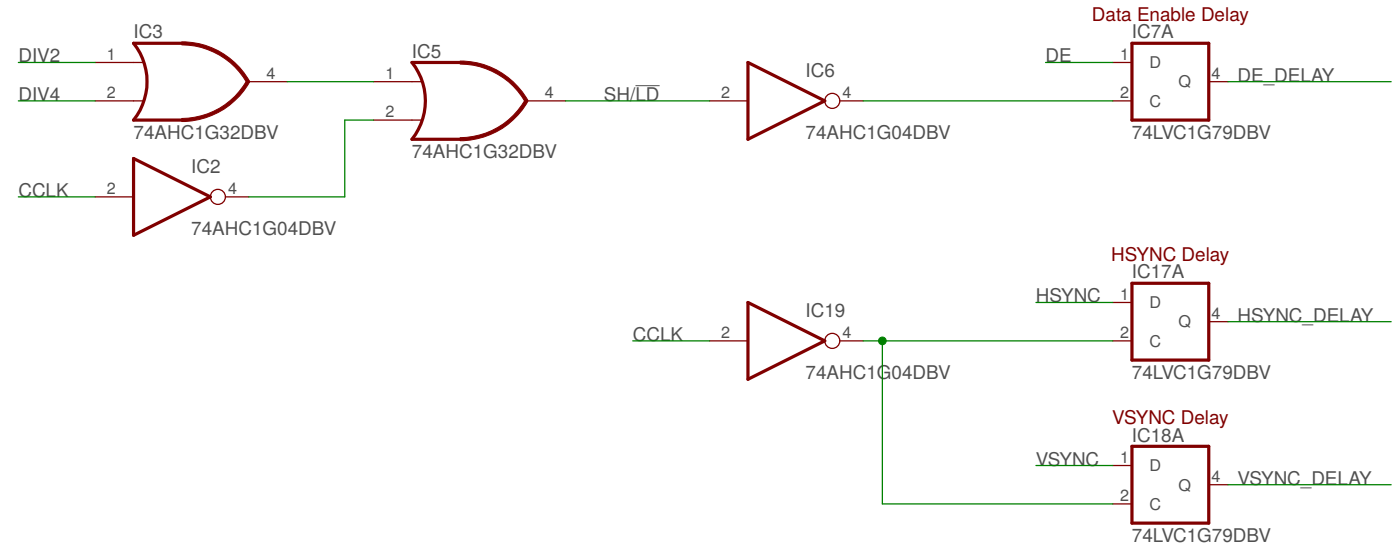

Serial Data Shift/Load

Copyright (C) 2019, David Anders. All Rights Reserved.	
This work is licensed under a Creative Commons Attribution-NonCommercial 4.0 International License. CC-BY-NC 4.0	
TITLE: isa8bit-6845-mem	REV: B
Document Number: Dave's Dev Lab	REV: B
Date: 9/13/19 7:44 PM	Sheet: 1/2