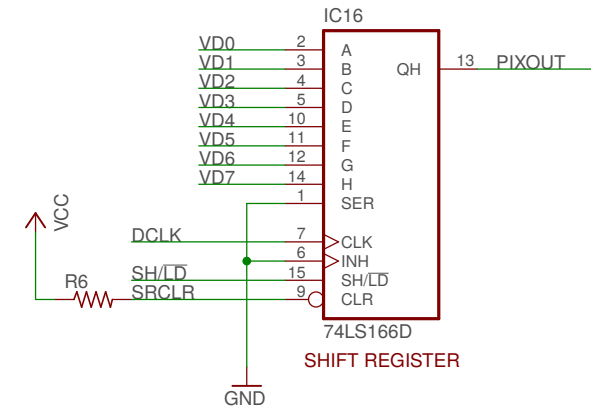

Serial Data Shift/Load

Copyright (C) 2019, David Anders. All Rights Reserved.	
This work is licensed under a Creative Commons Attribution-NonCommercial 4.0 International License. CC-BY-NC 4.0	
TITLE: isa8bit-6845-mem	REV: B
Document Number: Dave's Dev Lab	REV: B
Date: 9/13/19 7:44 PM	Sheet: 1/2