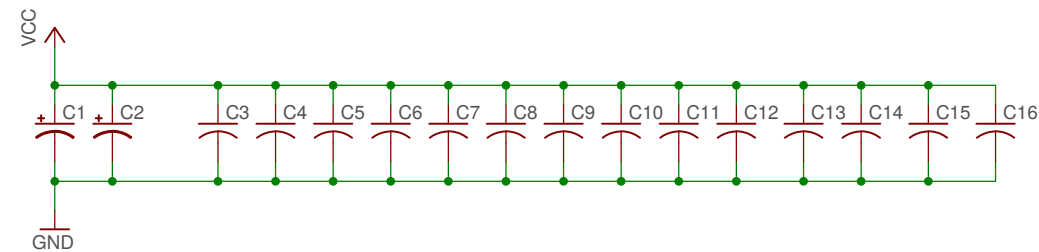

Serial Data Shift/Load

Copyright (C) 2019, David Anders. All Rights Reserved.	
This work is licensed under a Creative Commons Attribution-NonCommercial 4.0 International License. CC-BY-NC 4.0	
TITLE: isa8bit-6845-mem	REV: B
Document Number: Dave's Dev Lab	REV: B
Date: 9/13/19 7:44 PM	Sheet: 1/2