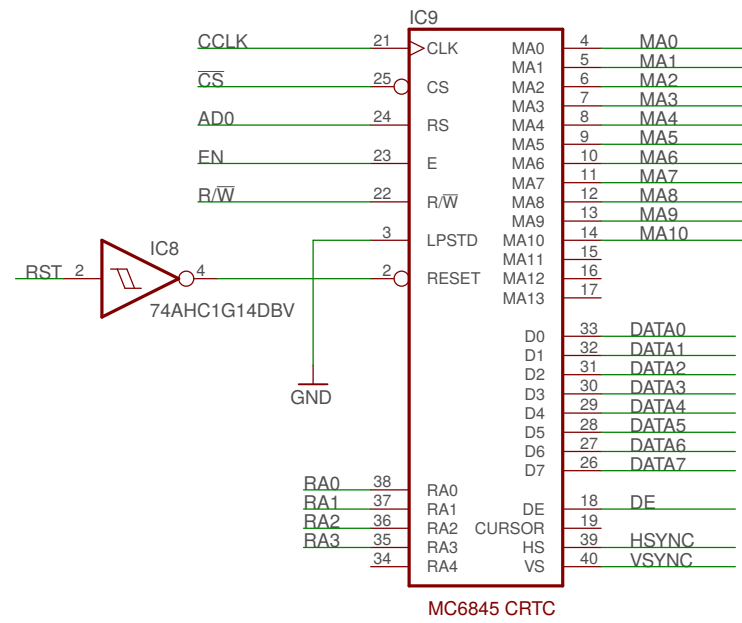

Serial Data Shift/Load

Copyright (C) 2019, David Anders. All Rights Reserved.	
This work is licensed under a Creative Commons Attribution-NonCommercial 4.0 International License. CC-BY-NC 4.0	
TITLE: isa8bit-6845-mem	REV: B
Document Number: Dave's Dev Lab	REV: B
Date: 9/13/19 7:44 PM	Sheet: 1/2