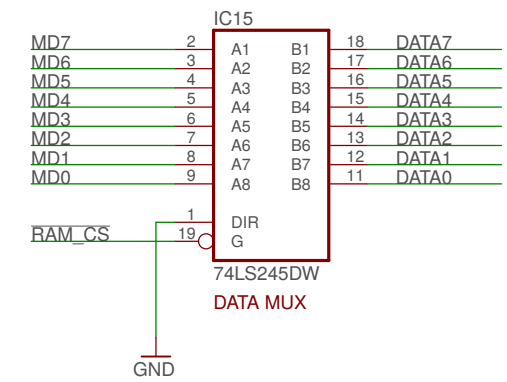

Serial Data Shift/Load

Copyright (C) 2019, David Anders. All Rights Reserved.	
This work is licensed under a Creative Commons Attribution-NonCommercial 4.0 International License. CC-BY-NC 4.0	
TITLE: isa8bit-6845-mem	REV: B
Document Number: Dave's Dev Lab	REV: B
Date: 9/13/19 7:44 PM	Sheet: 1/2