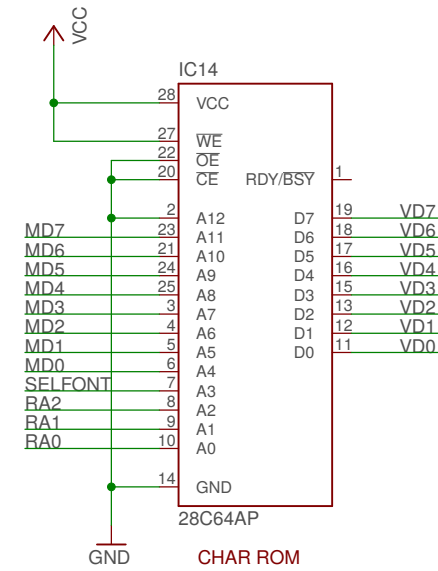

Serial Data Shift/Load

Copyright (C) 2019, David Anders. All Rights Reserved.	
This work is licensed under a Creative Commons Attribution-NonCommercial 4.0 International License. CC-BY-NC 4.0	
TITLE: isa8bit-6845-mem	REV: B
Document Number: Dave's Dev Lab	REV: B
Date: 9/13/19 7:44 PM	Sheet: 1/2