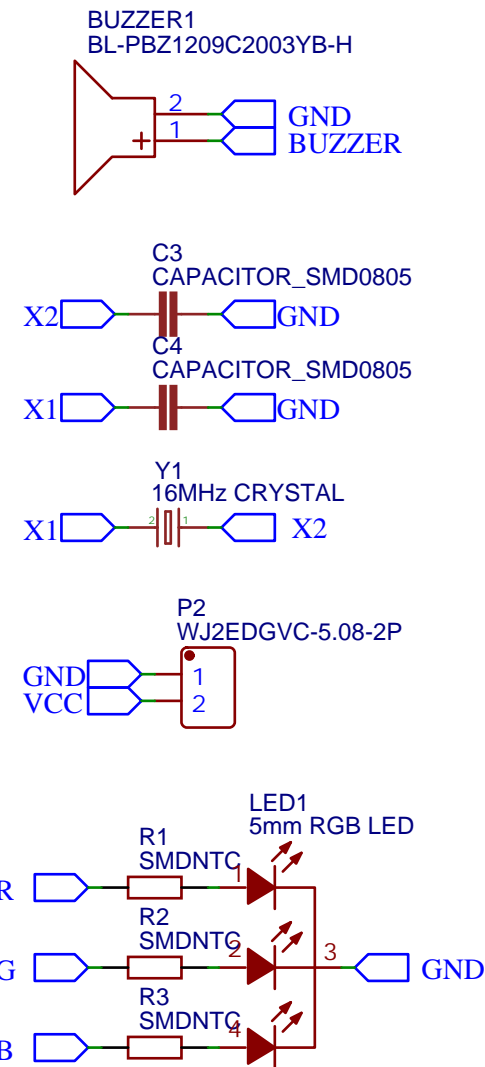

# ARDUINO HEART PULSE DEVICE

## Electronic componenets

## MCU ATMEGA328P

## Sensor & Display

TITLE:	Arduino Heart Pulse device	REV: 1.0
Company:	MEGA DAS	Sheet: 1/1
Date:	2019-03-31	Drawn By: BEE_MB