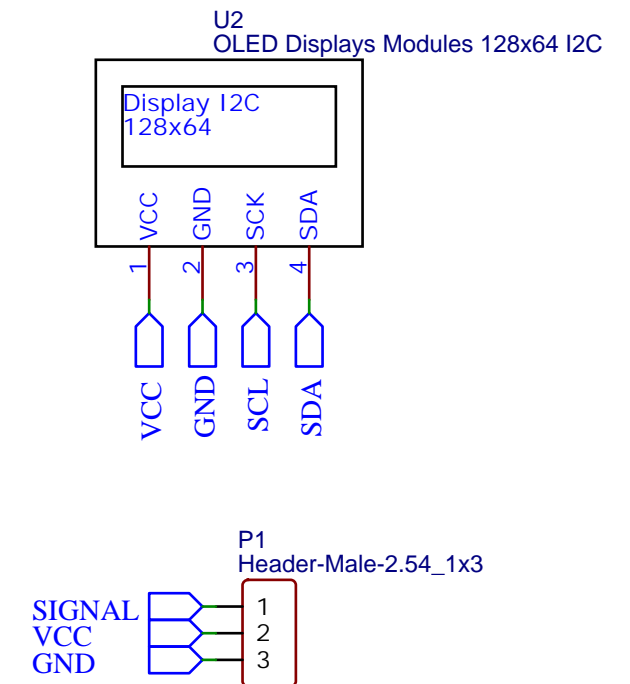

Sensor & Display

TITLE:	Arduino Heart Pulse device	REV: 1.0
Company:	MEGA DAS	Sheet: 1/1
Date:	2019-03-31	Drawn By: BEE_MB