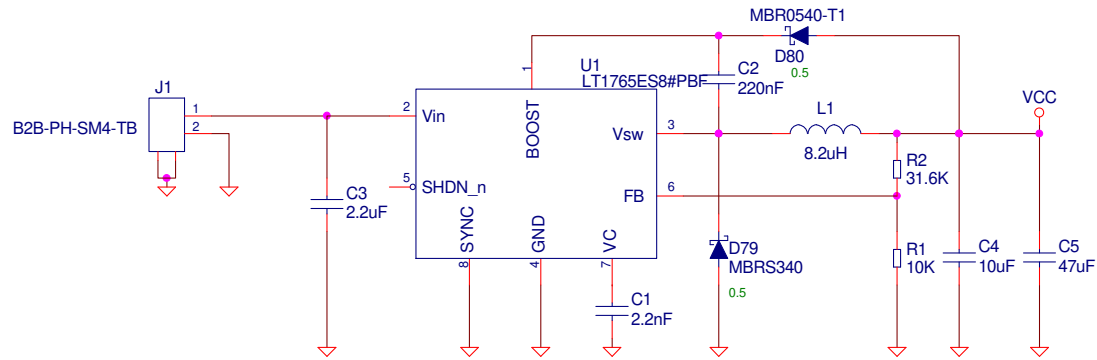

© TELECOM ParisTech / COMELEC 46 rue Barrault 75634 Paris Cedex 13 France			
LED_Panel			
Size	B	LEDs	Rev 1.0
Modification Date:	22/12/2018 at 20:01:58	Sheet:	01 / 02

© TELECOM ParisTech / COMELEC 46 rue Barrault 75634 Paris Cedex 13 France		
LED_Panel		
Size A	Power Supply	Rev 1.0
Modification Date: 29/12/2018 at 21:33:51	Sheet: 02 / 02	