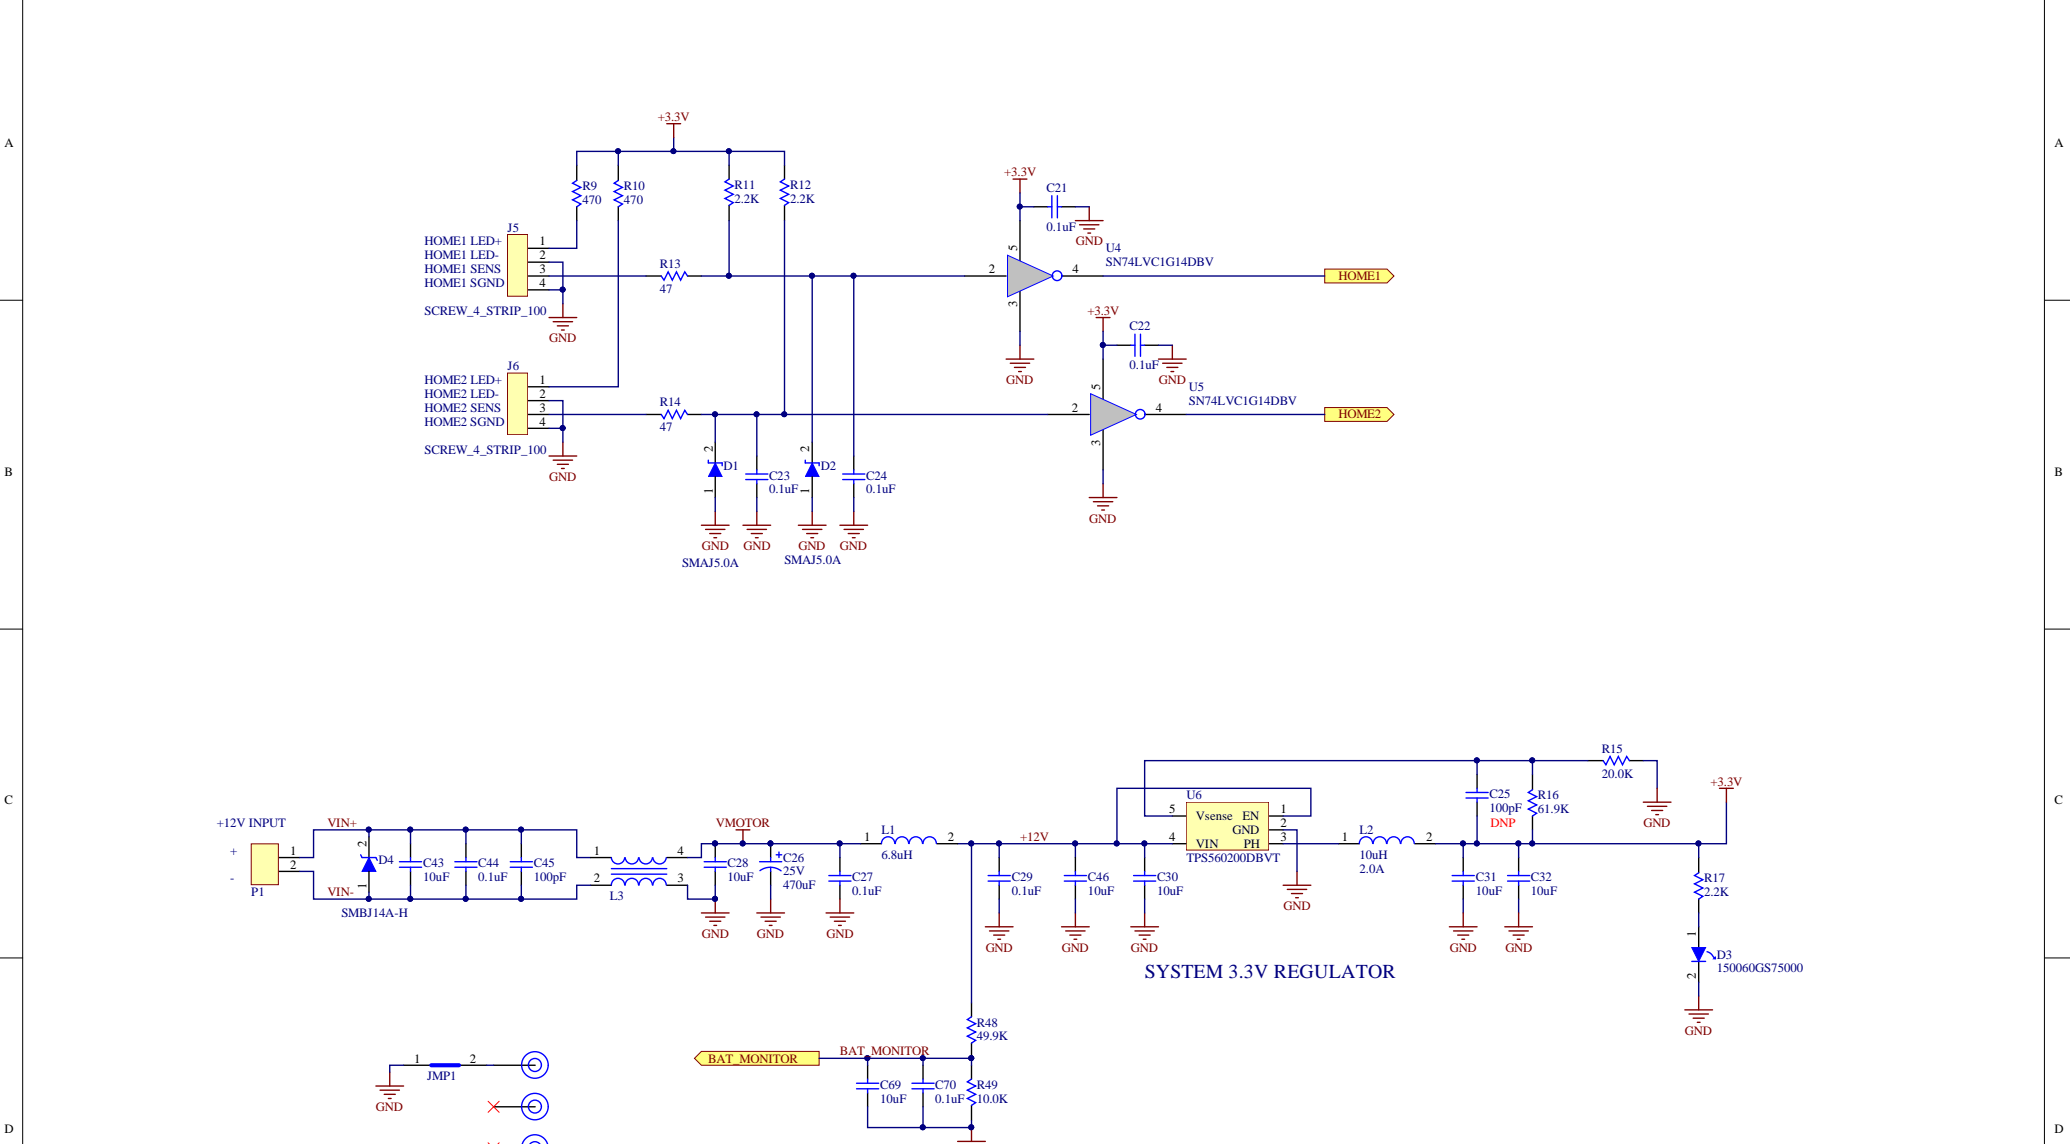

Site 1  
Lizard Sig  
Lizard Artwork

Title <b>CPU</b>		
Size B	Number	Revision <b>1.1</b>
Date: 5/20/2020	Sheet of 3	Drawn By: BOB HARBOUR
File: C:\Bob\...CPU.SchDoc		

Title		
Home Switch Inputs and Power Supplies		
Size	Number	Revision
B		1.1
Date:	5/20/2020	Sheet 2 of 3
File:	C:\Bob\Home_Sw_Power_Supplies\Sch	Drawn By: Bob Harbour