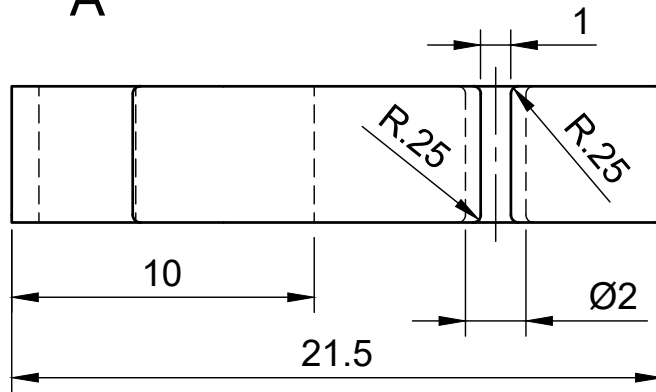

A-A (4:1)

Ra 3.2

1	Servo Mount 2/2		Steel
Qty	Part Number	Description	Material
IMiR AGH		Parts List	