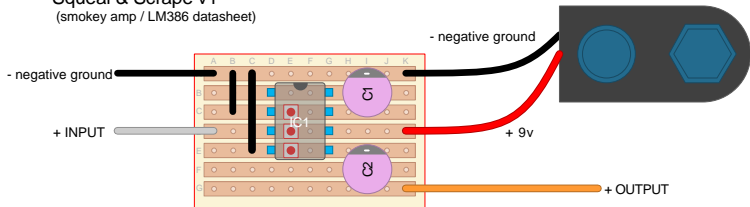

Squeal & Scrape v1

(smokey amp / LM386 datasheet)

9v battery
Vero Board

qty 1
7 x 11

C1, C2
IC1

47uF
LM386