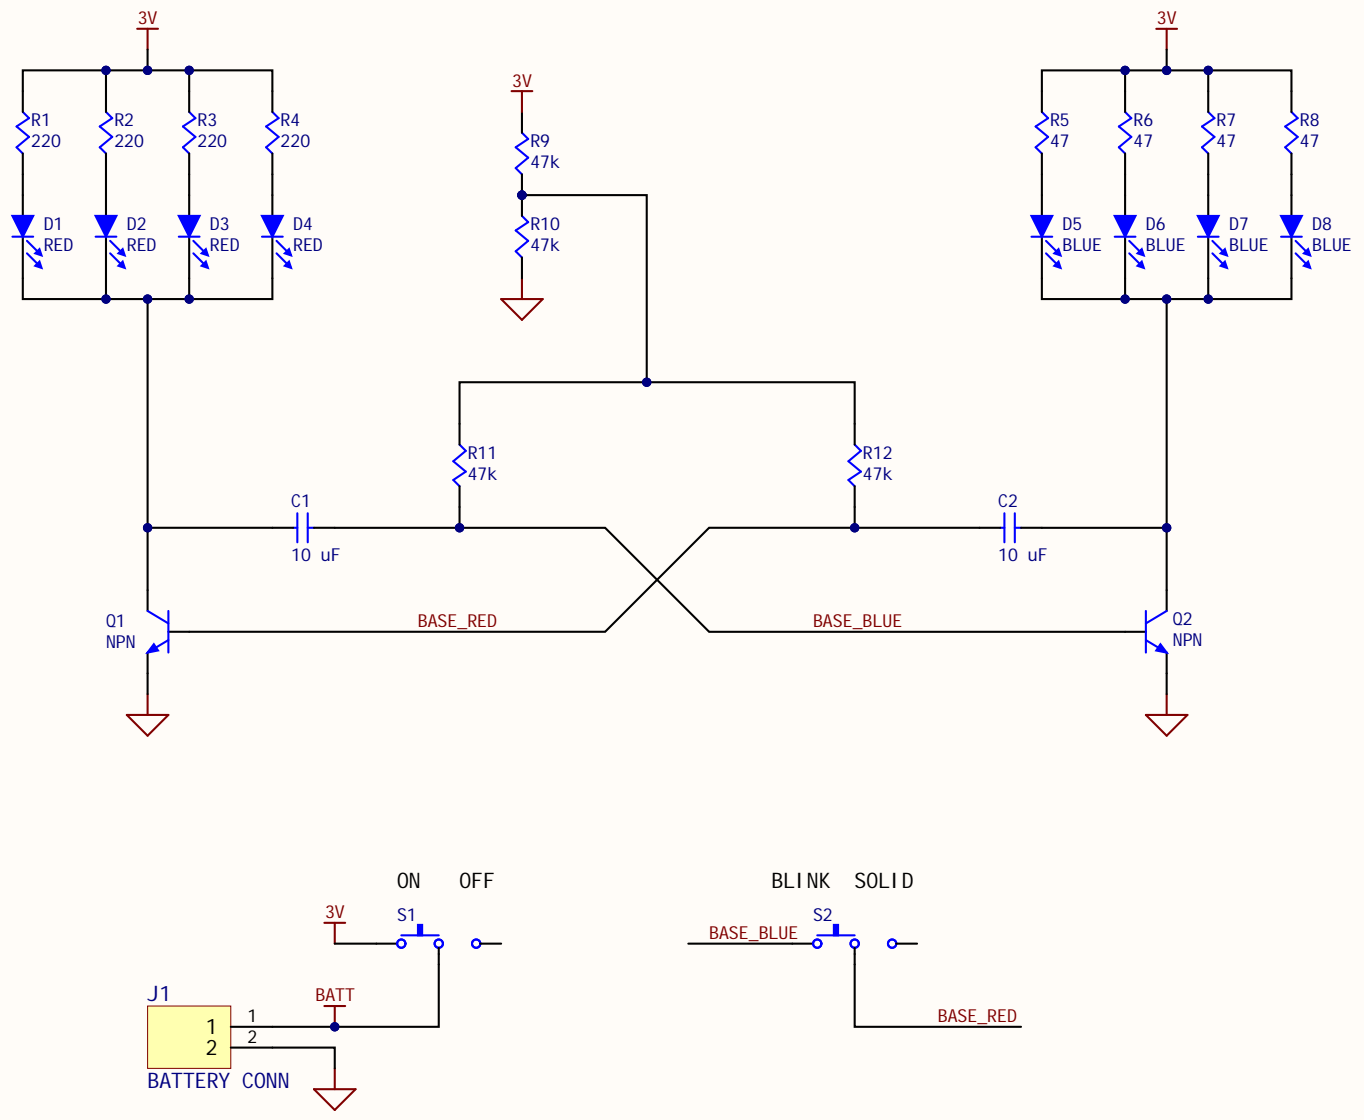

1

2

3

4

A

A

B

B

C

C

D

D

<b>I Voted Blinky Badge</b>		
Pre-Assembled		
Size: A	Number: IVT-0020	Rev: B
Creation Date: 9/6/2020	Created By: SUNDRA	
Saved Date: 10/19/2020	Modified By:	
File: I VotedSMT_SchDoc	Sheet 1 of 1	

1

2

3

4