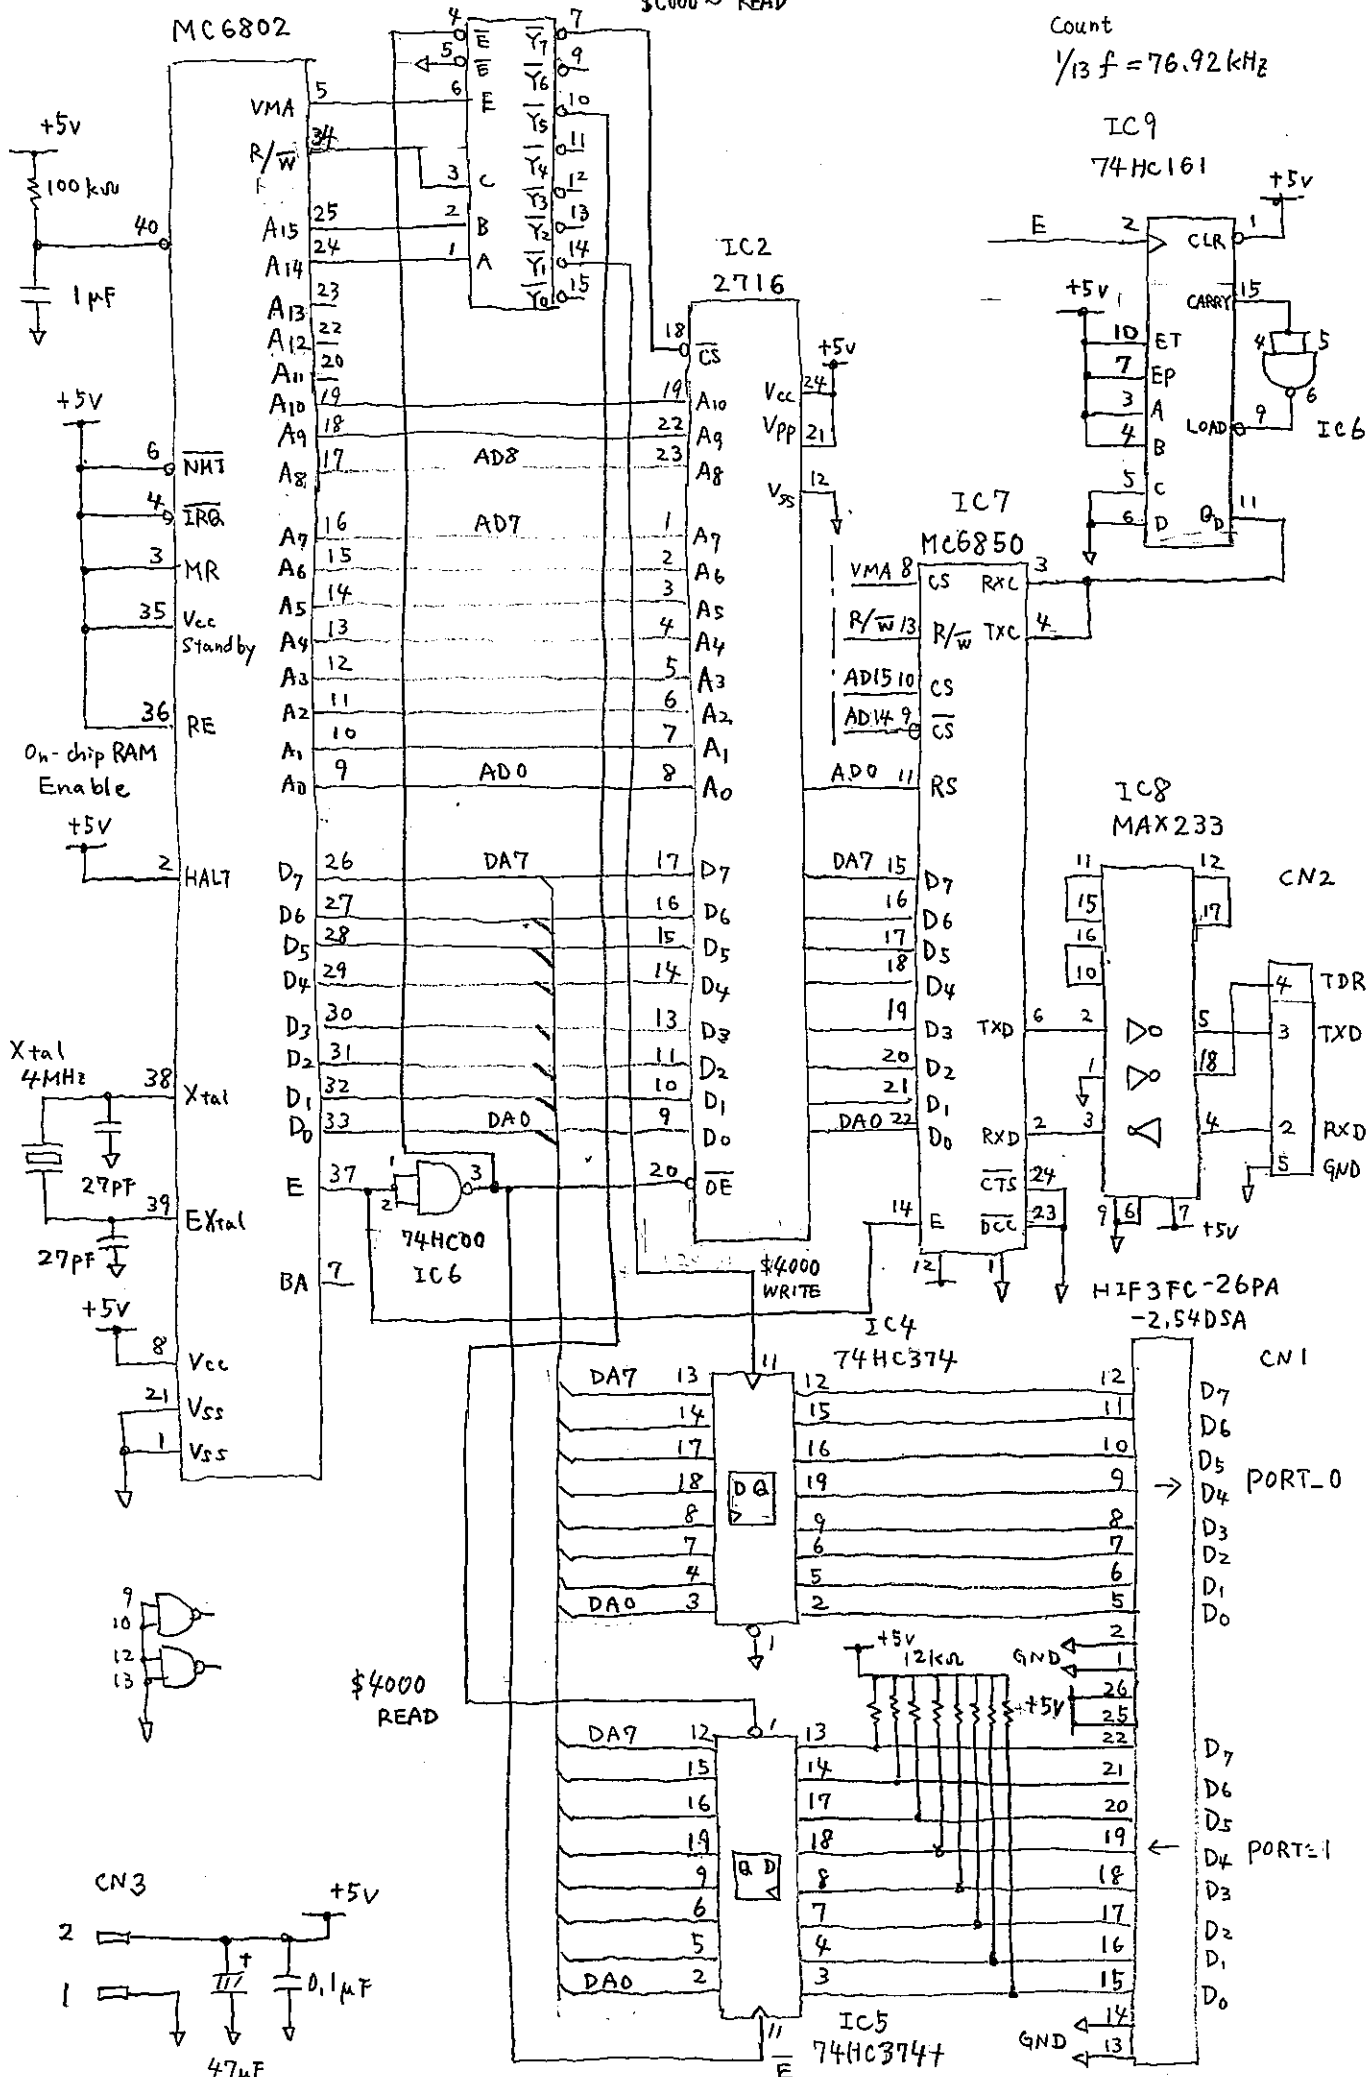

PERSEUS - 5 IC1

Count  
 $\frac{1}{13} f = 76.92 \text{ kHz}$

IC1~IC12 HCMS-2972

CT - 2 KEYBOARD DISPLAY UNIT 1/2

2018, 08, 14

74HC138

(A) LED MODULE pin 24 RE

Write port

CN1

Read port

CN1

Key board

key scanning detection code to TABLE\_POINTER\_L

Key scan code table ; \$FB ~

key scanning detection code

( \$38 ~ \$40 ~ \$48 ~  
: Detection code; shift key pushed )