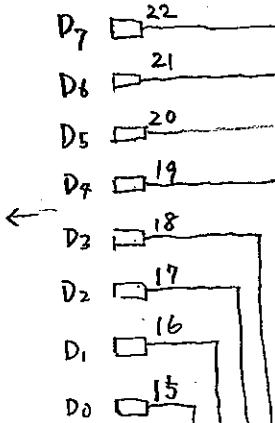

PERSEUS - 5 IC1

Count  
 $\frac{1}{13} f = 76.92 \text{ kHz}$

IC1~IC12 HCMS-2972

CT - 2 KEYBOARD DISPLAY UNIT 1/2

2018, 08, 14

74HC138

(A) LED MODULE pin 24 RE

Write port

CN1

Read port

CN1

Key board

key scanning detection code to TABLE\_POINTER\_L

Key scan code table ; \$FB ~

key scanning detection code

( \$38 ~ \$40 ~ \$48 ~  
: Detection code; shift key pushed )