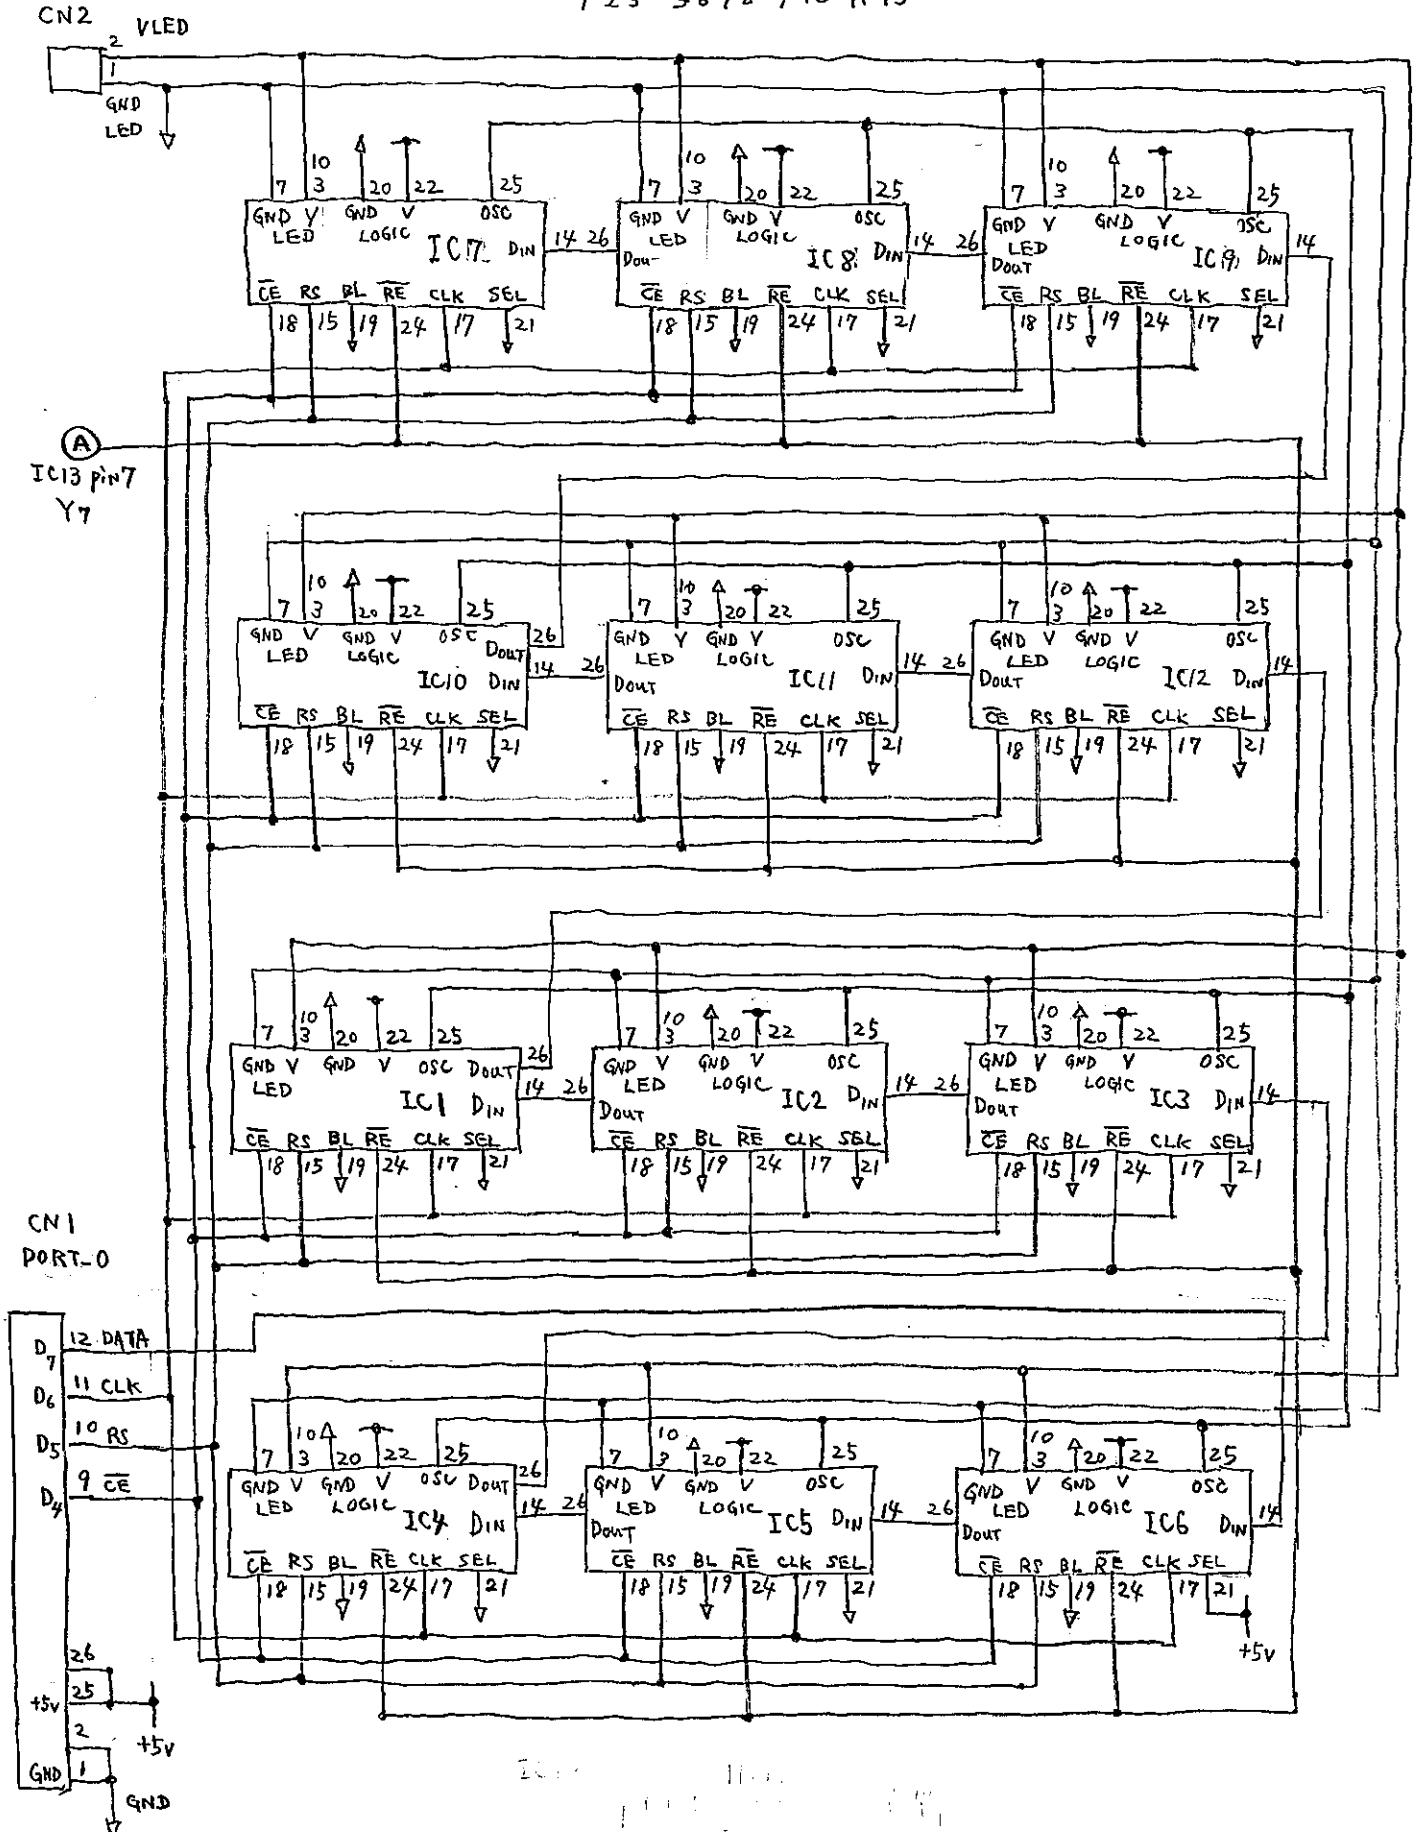

PERSEUS - 5 IC1

Count  
 $\frac{1}{13} f = 76.92 \text{ kHz}$

IC1~IC12 HCMS-2972

CT - 2 KEYBOARD DISPLAY UNIT 1/2

2018, 08, 14

74HC138

(A) LED MODULE pin 24 RE

Write port

CN1

Read port

CN1

Key board

key scanning detection code to TABLE\_POINTER\_L

Key scan code table ; \$FB ~

key scanning detection code

( \$38 ~ \$40 ~ \$48 ~  
: Detection code; shift key pushed )