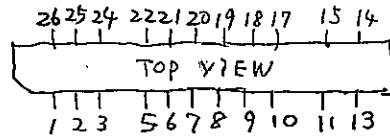

PERSEUS - 5 IC1

Count  
 $\frac{1}{13} f = 76.92 \text{ kHz}$

IC1~IC12 HCMS-2972

CT - 2 KEYBOARD DISPLAY UNIT 1/2

2018, 08, 14

74HC138

(A) LED MODULE pin 24 RE

Write port