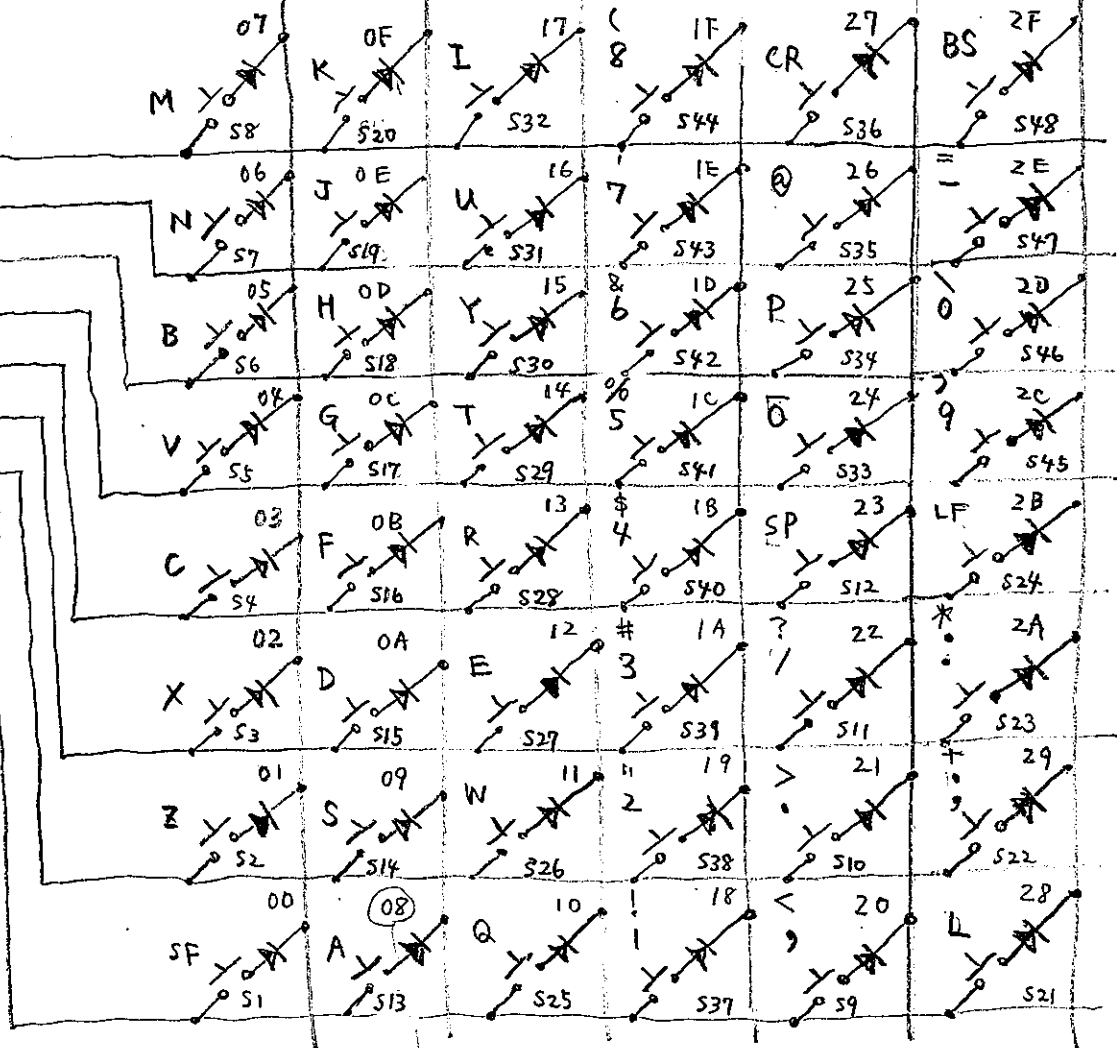

PERSEUS - 5 IC1

Count  
 $\frac{1}{13} f = 76.92 \text{ kHz}$

IC1~IC12 HCMS-2972

CT - 2 KEYBOARD DISPLAY UNIT 1/2

2018, 08, 14

74HC138

(A) LED MODULE pin 24 RE

Write port

CN1

Read port

CN1

Key board

key scanning detection code to TABLE\_POINTER\_L

Key scan code table ; \$FB ~

key scanning detection code

( \$38 ~ \$40 ~ \$48 ~  
: Detection code; shift key pushed )