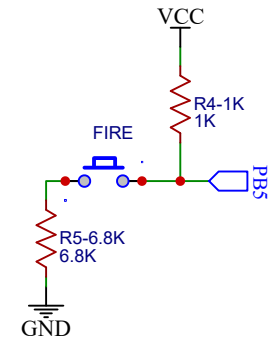

DY2
guki_OLED_DISPLAY_0.96*2019

TITLE:	KOKO v5	REV:	1.6
Company:	EL9000.CC	Sheet:	1/1
Date:	2020-12-01	Drawn By:	Guki