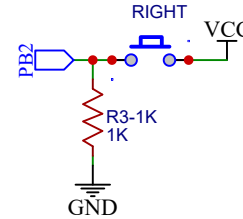

DY2
guki_OLED_DISPLAY_0.96*2019

TITLE:	KOKO v5	REV:	1.6
Company:	EL9000.CC	Sheet:	1/1
Date:	2020-12-01	Drawn By:	Guki