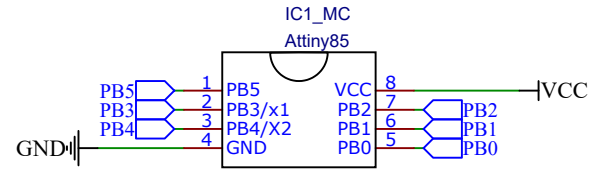

DY2
guki_OLED_DISPLAY_0.96*2019

TITLE:	KOKO v5	REV:	1.6
Company:	EL9000.CC	Sheet:	1/1
Date:	2020-12-01	Drawn By:	Guki