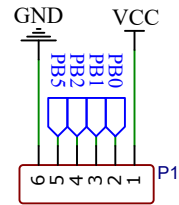

DY2
guki_OLED_DISPLAY_0.96*2019

TITLE:	KOKO v5	REV:	1.6
Company:	EL9000.CC	Sheet:	1/1
Date:	2020-12-01	Drawn By:	Guki