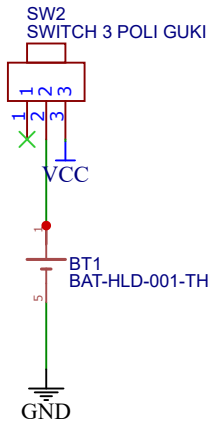

DY2
guki_OLED_DISPLAY_0.96*2019

TITLE:	KOKO v5	REV:	1.6
Company:	EL9000.CC	Sheet:	1/1
Date:	2020-12-01	Drawn By:	Guki