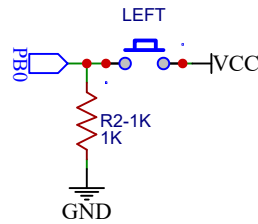

DY2
guki_OLED_DISPLAY_0.96*2019

TITLE:	KOKO v5	REV:	1.6
Company:	EL9000.CC	Sheet:	1/1
Date:	2020-12-01	Drawn By:	Guki