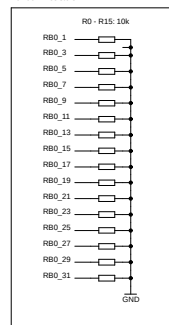

ALU EEPROMs

ALU EEPROMs

Pull-down resistors

ALU
29/10/2020

Decoupling capacitors

Connectors