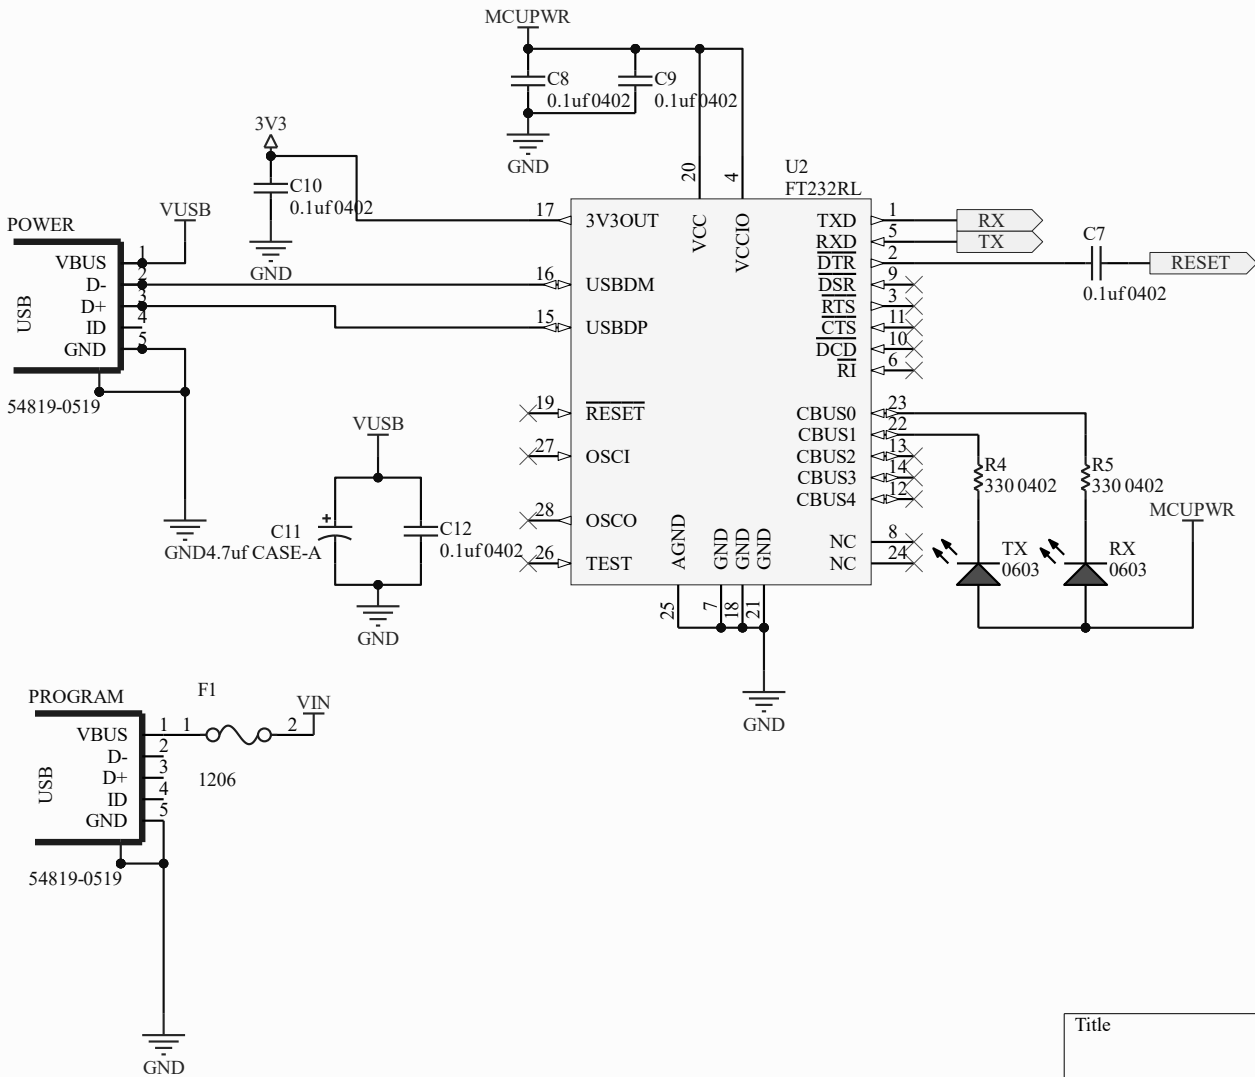

Title		
Size	Number	Revision
A		
Date:	8/14/2020	Sheet of
File:	C:\Users\...\USB.SchDoc	Drawn By:

Title		
Size	Number	Revision
A		
Date:	8/14/2020	Sheet of
File:	C:\Users\...\Processor.SchDoc	Drawn By: