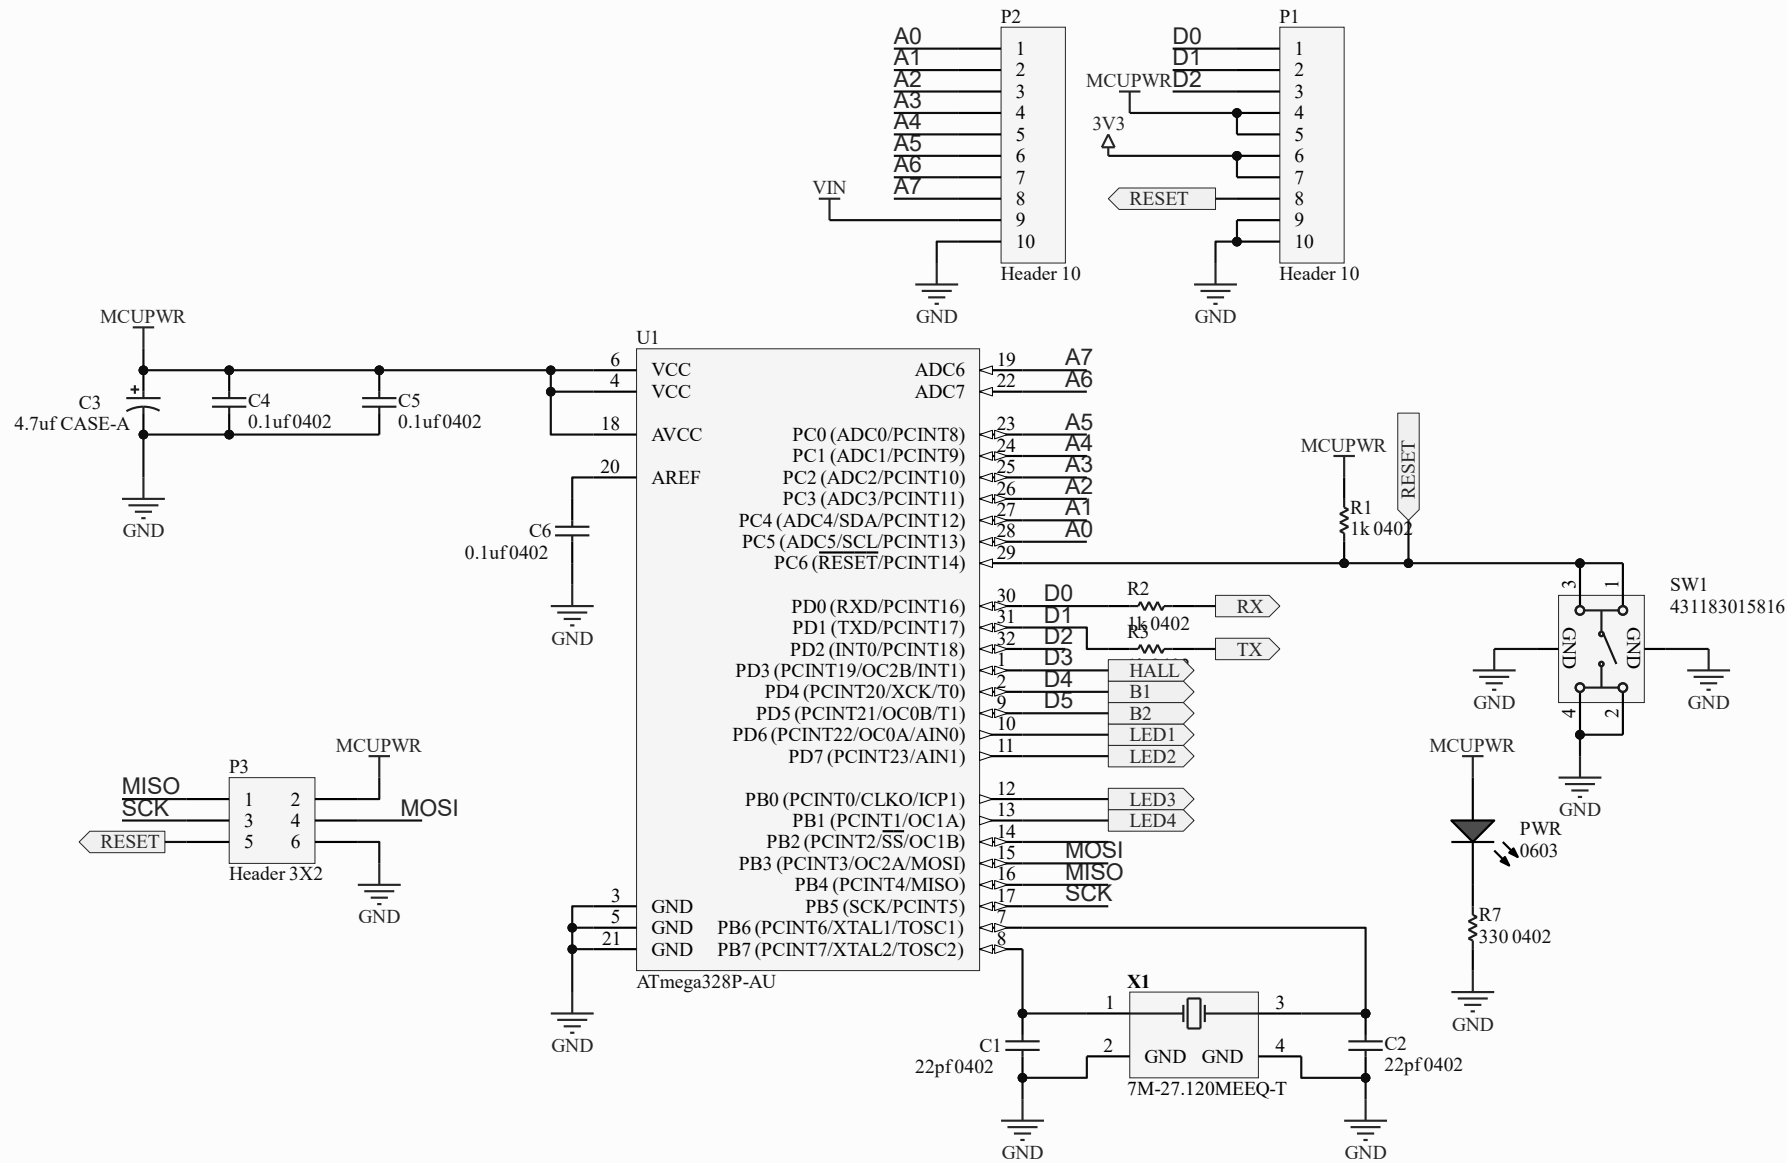

Title		
Size	Number	Revision
A		
Date:	8/14/2020	Sheet of
File:	C:\Users\...\Peripherals.SchDoc	Drawn By:

Title		
Size	Number	Revision
A		
Date:	8/14/2020	Sheet of
File:	C:\Users\...\Regulator.SchDoc	Drawn By:

Title		
Size	Number	Revision
A		
Date:	8/14/2020	Sheet of
File:	C:\Users\...\USB.SchDoc	Drawn By:

Title		
Size	Number	Revision
A		
Date:	8/14/2020	Sheet of
File:	C:\Users\...\Processor.SchDoc	Drawn By: