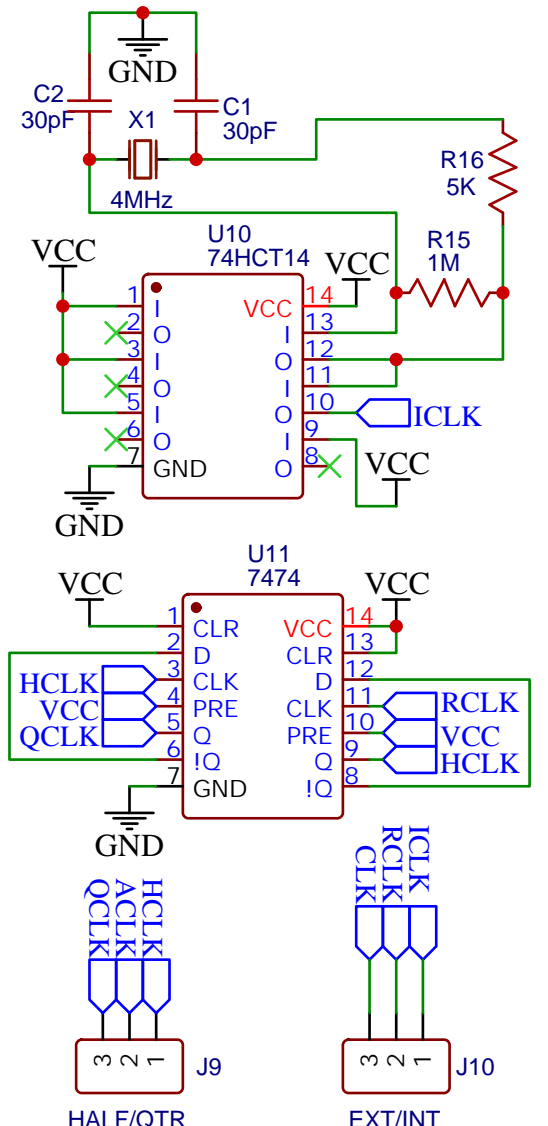

BUS

CLOCK

ADDRESS DECODING

TITLE: HBC-56 Dual AY-3-8910 Audio Card		REV: 0.1
	Company: Troy Schrapel	Sheet: 1/1
	Date: 2021-08-10	Drawn By: visrealm