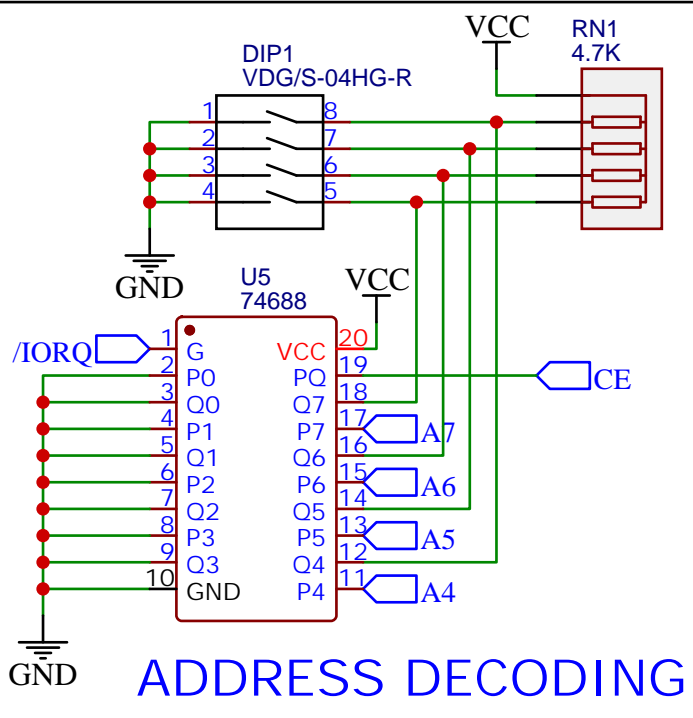

BUS

CLOCK

ADDRESS DECODING

TITLE: HBC-56 Dual AY-3-8910 Audio Card		REV: 0.1
	Company: Troy Schrapel	Sheet: 1/1
	Date: 2021-08-10	Drawn By: visrealm