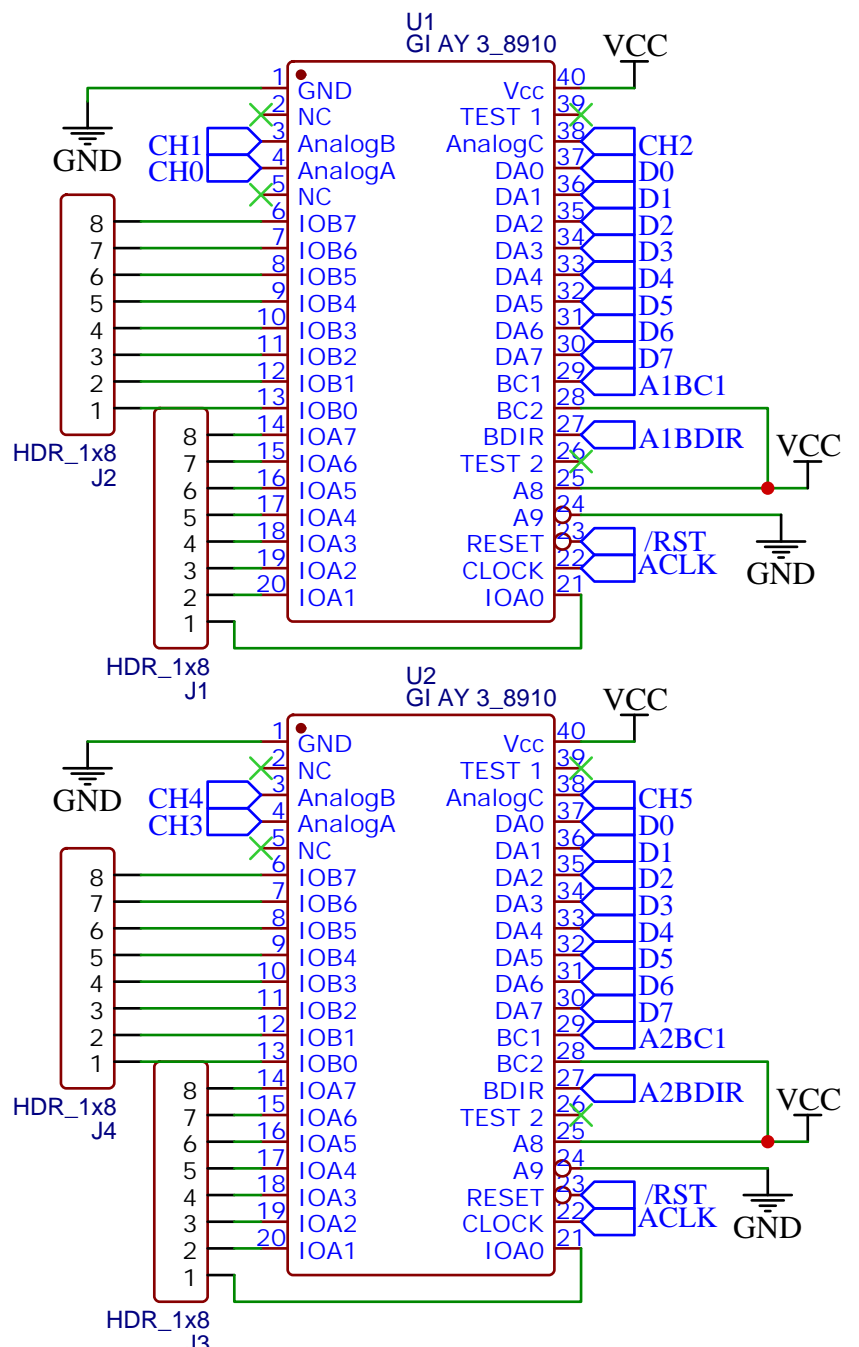

BUS

CLOCK

ADDRESS DECODING

TITLE: HBC-56 Dual AY-3-8910 Audio Card		REV: 0.1
	Company: Troy Schrapel	Sheet: 1/1
	Date: 2021-08-10	Drawn By: visrealm