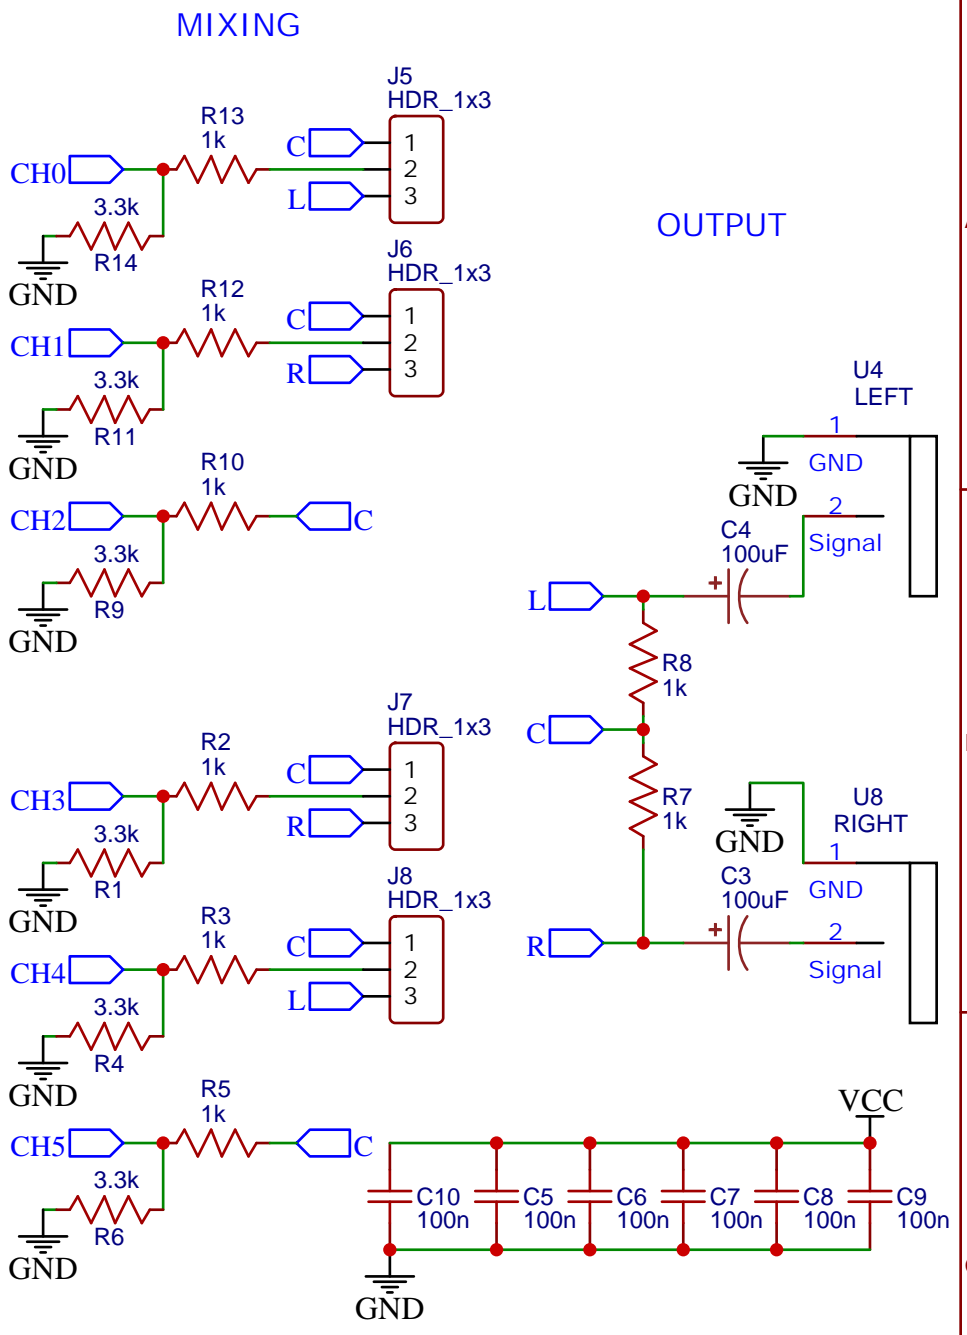

BUS

CLOCK

ADDRESS DECODING

TITLE: HBC-56 Dual AY-3-8910 Audio Card		REV: 0.1
	Company: Troy Schrapel	Sheet: 1/1
	Date: 2021-08-10	Drawn By: visrealm