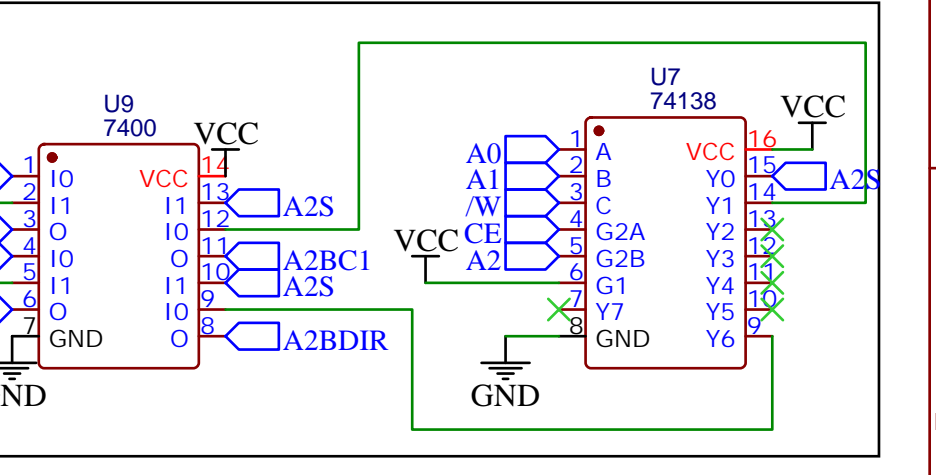

BUS

CLOCK

ADDRESS DECODING

TITLE: HBC-56 Dual AY-3-8910 Audio Card		REV: 0.1
	Company: Troy Schrapel	Sheet: 1/1
	Date: 2021-08-10	Drawn By: visrealm