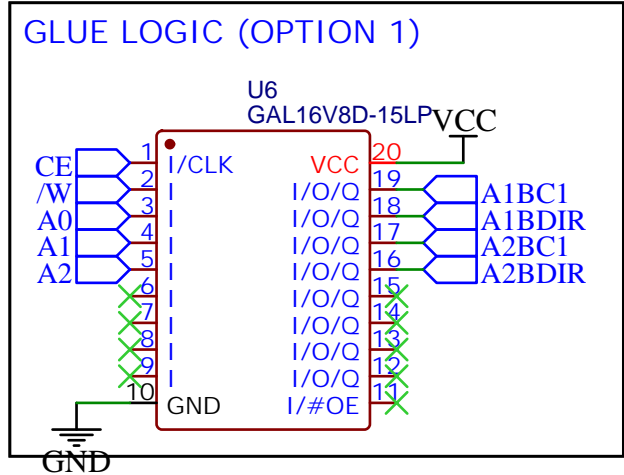

BUS

CLOCK

ADDRESS DECODING

TITLE: HBC-56 Dual AY-3-8910 Audio Card		REV: 0.1
	Company: Troy Schrapel	Sheet: 1/1
	Date: 2021-08-10	Drawn By: visrealm