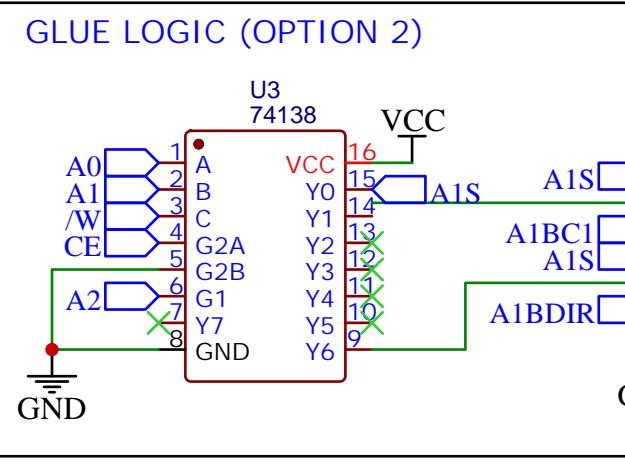

BUS

CLOCK

ADDRESS DECODING

TITLE: HBC-56 Dual AY-3-8910 Audio Card		REV: 0.1
	Company: Troy Schrapel	Sheet: 1/1
	Date: 2021-08-10	Drawn By: visrealm