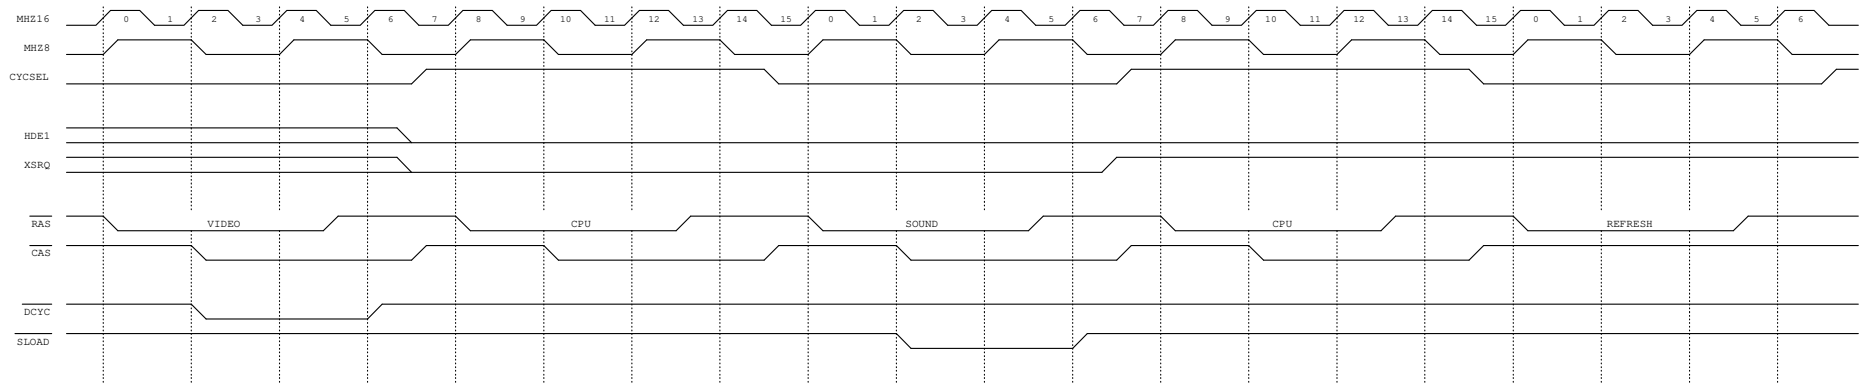

CLOCK GENERATOR

Atari Corporation
1196 Borregas Ave, Sunnyvale, CA 94086

ST MCU / GLUE COMBO

SIZE	CODE	NUMBER:	ST-4081	REV
D		ENGINEER:	D. Renn	A
DATE	NOV. 18, 1988	SHEET	7 of 33	

TIMING GENERATER

ATARI CORPORATION 1196 BORREGAS, SUNNYVALE CA 94086			
ST TIMING			
SIZE B	CODE	NUMBER: XX-XXXX ENGINEER: J. HORTON	REV A
DATE	APRIL 4, 1988	SHEET	X OF N

VIDEO / SOUND / REFRESH TIMING

ATARI CORPORATION			
1196 BORREGAS, SUNNYVALE, CA 94086			
TITLE: ST TIMING			
CUSTOMER: INTERNAL			
SIZE	CODE	NUMBER: XX-XXXX	REV
D		ENGINEER: JOHN HORTON	A
DATE	APRIL 04, 1988	SHEET	X OF N