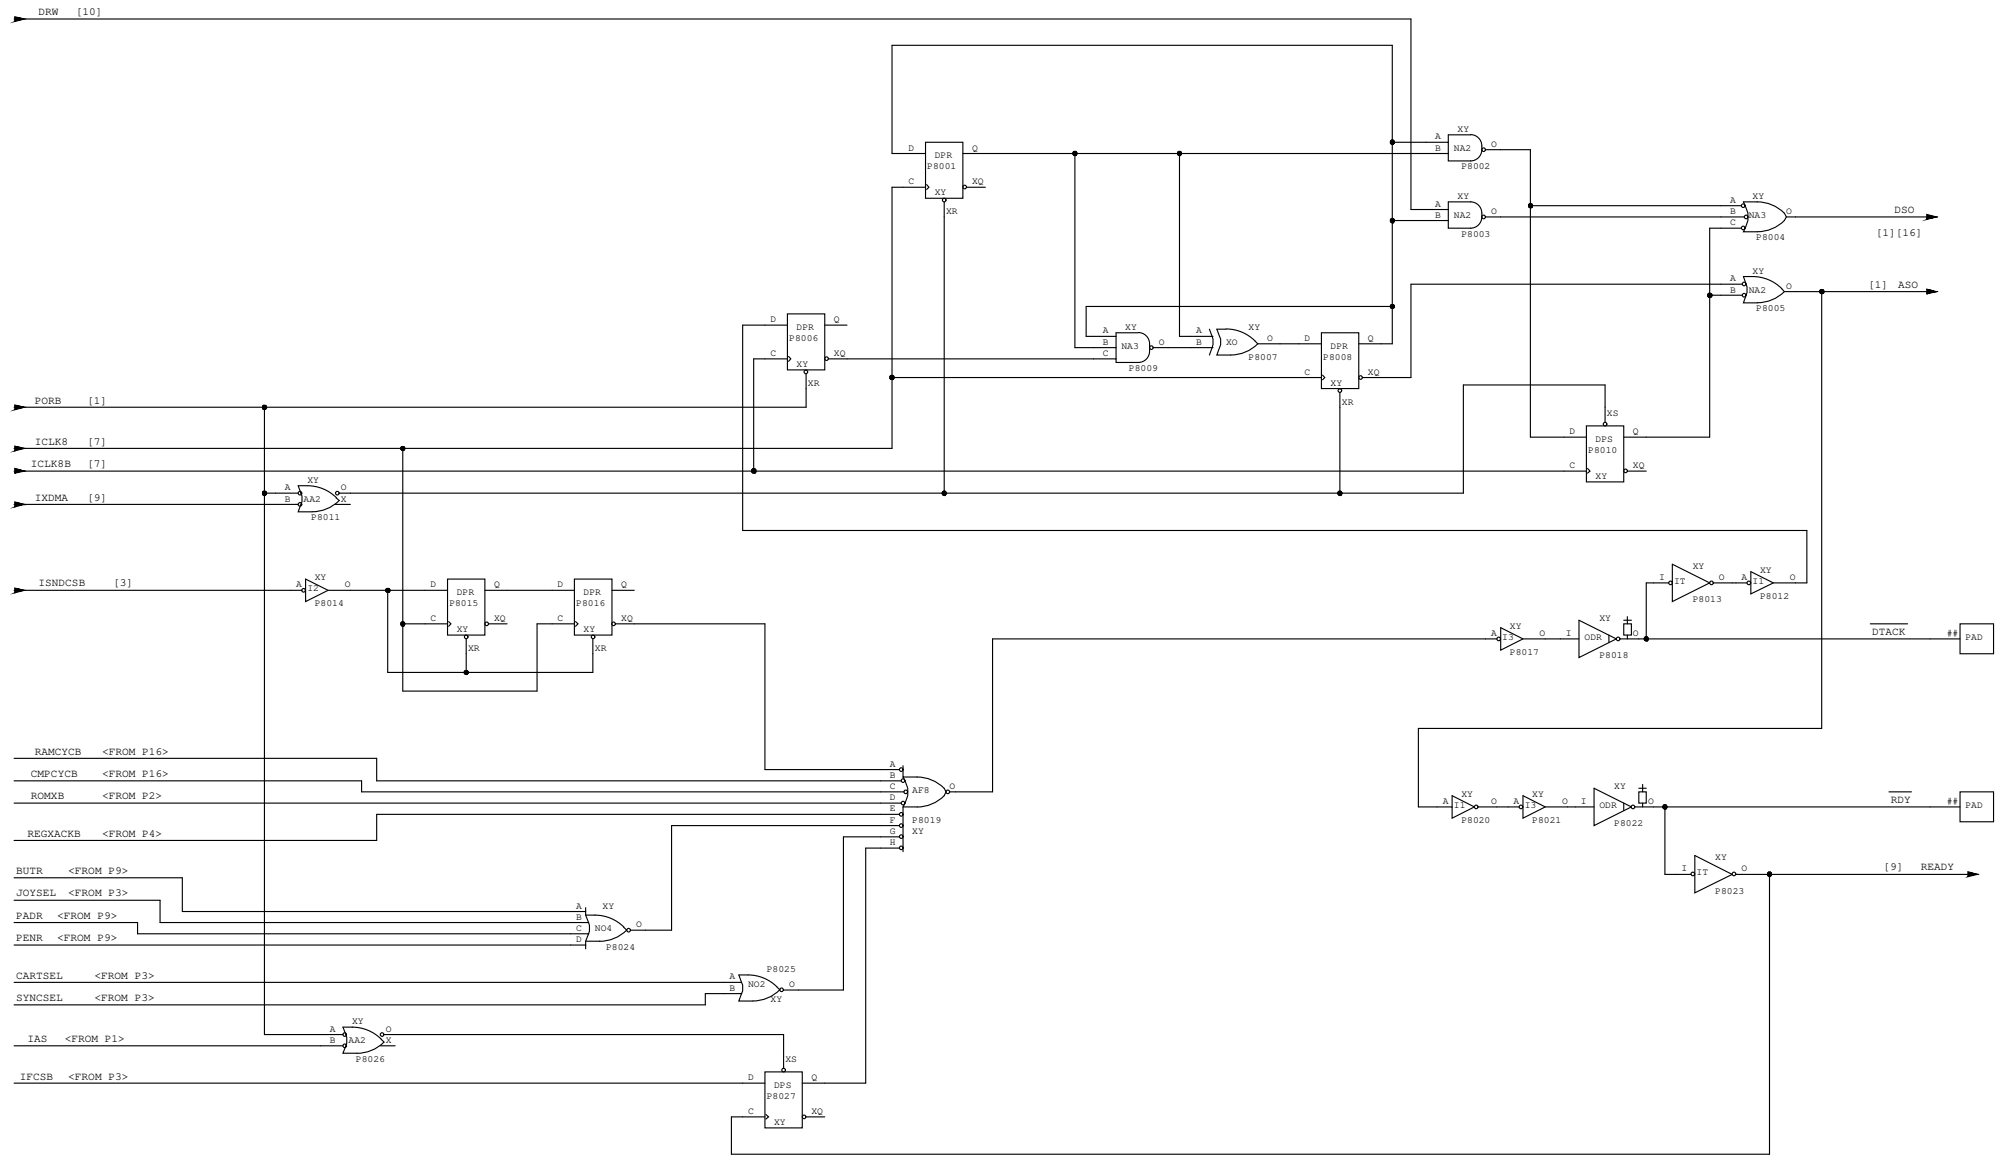

CLOCK GENERATOR

Atari Corporation
1196 Borregas Ave, Sunnyvale, CA 94086

ST MCU / GLUE COMBO

SIZE	CODE	NUMBER:	ST-4081	REV
D		ENGINEER:	D. Renn	A
DATE	NOV. 18, 1988	SHEET	7 of 33	

TIMING GENERATER

ATARI CORPORATION 1196 BORREGAS, SUNNYVALE CA 94086			
ST TIMING			
SIZE B	CODE	NUMBER: XX-XXXX ENGINEER: J. HORTON	REV A
DATE	APRIL 4, 1988	SHEET	X OF N

VIDEO / SOUND / REFRESH TIMING

ATARI CORPORATION			
1196 BORREGAS, SUNNYVALE, CA 94086			
TITLE: ST TIMING			
CUSTOMER: INTERNAL			
SIZE	CODE	NUMBER: XX-XXXX	REV
D		ENGINEER: JOHN HORTON	A
DATE	APRIL 04, 1988	SHEET	X OF N