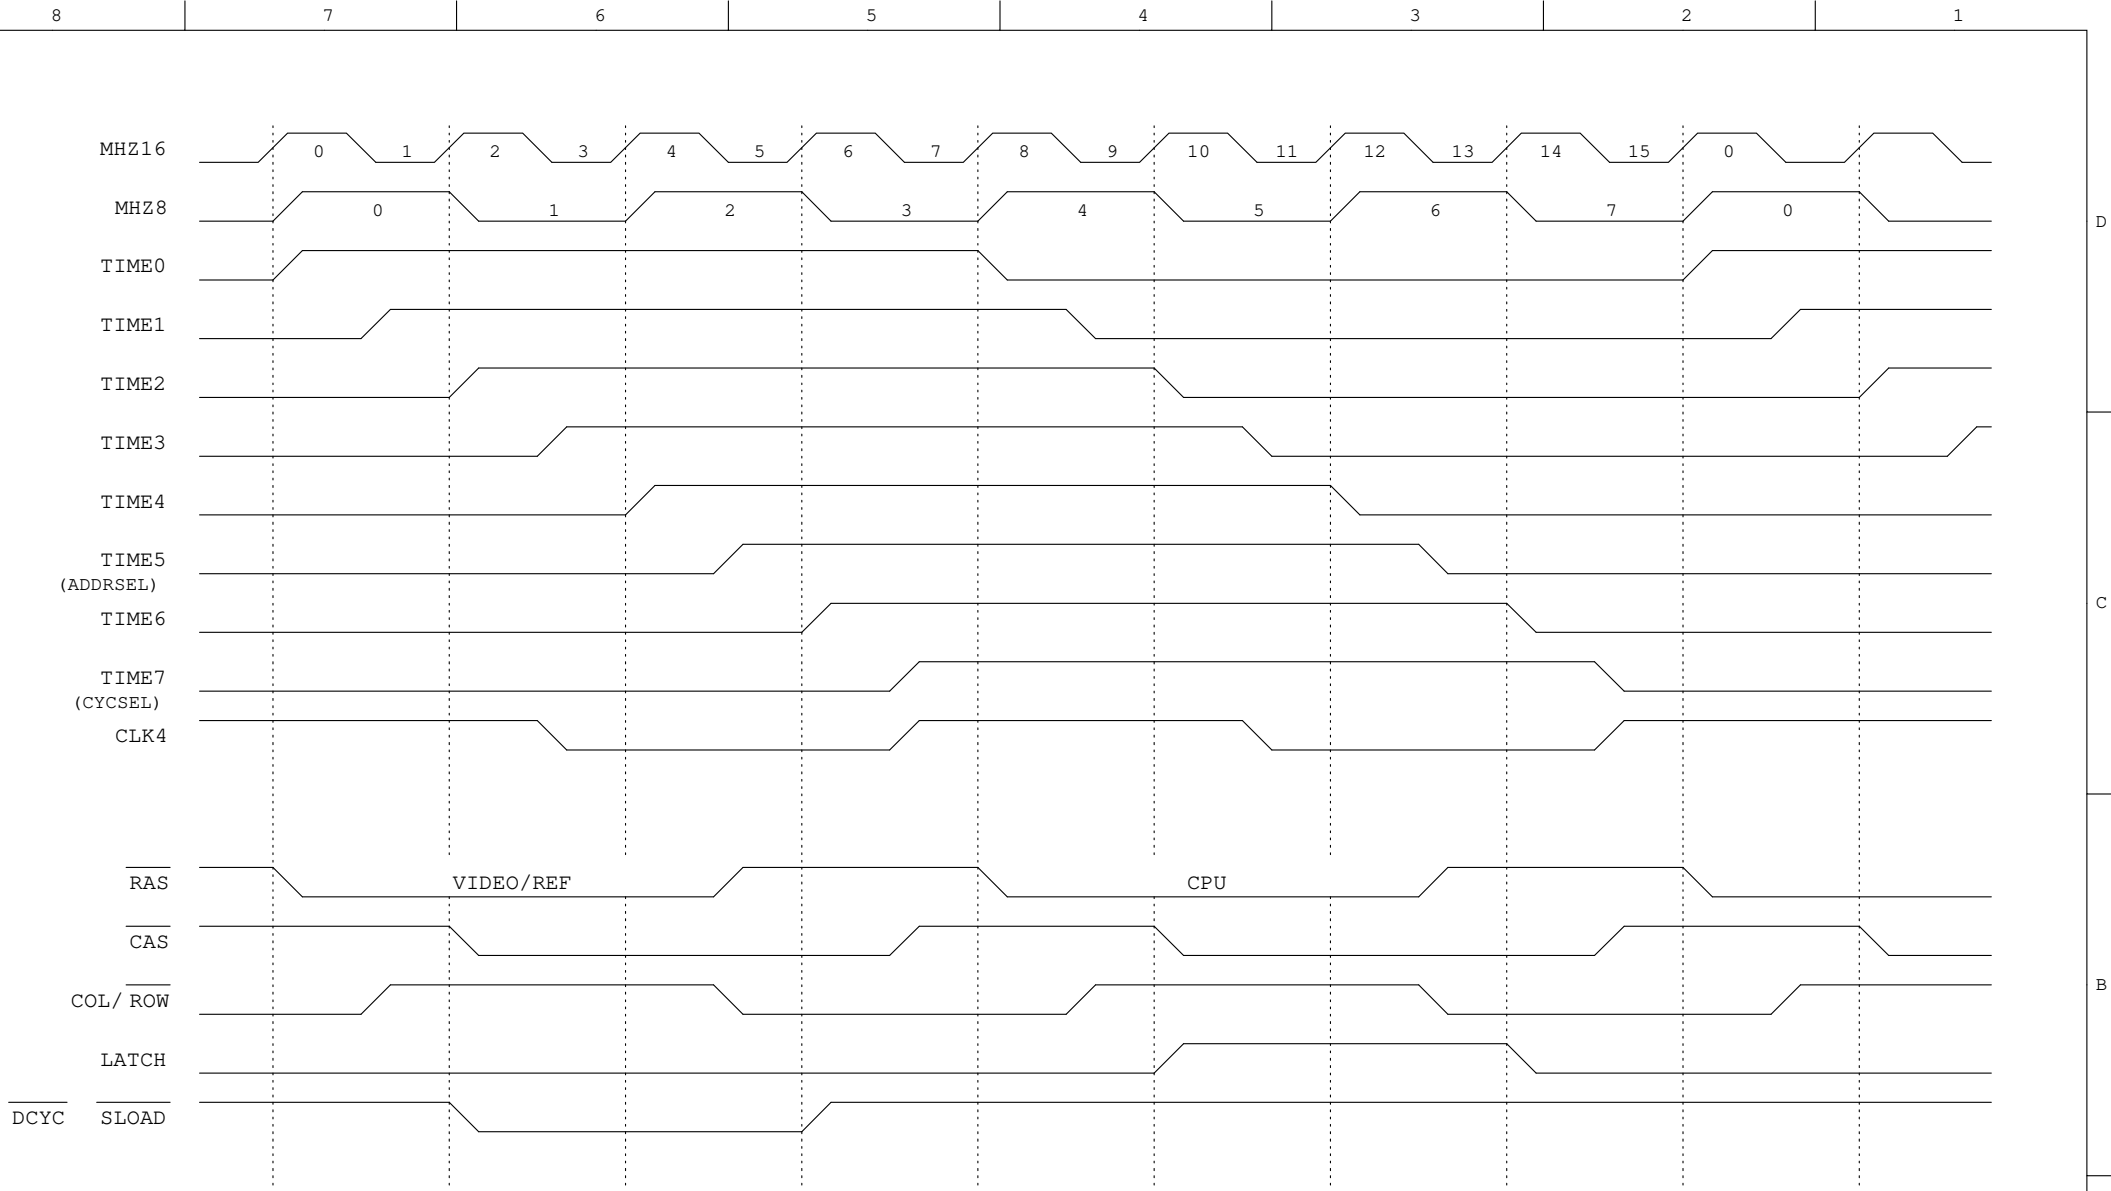

CLOCK GENERATOR

Atari Corporation
1196 Borregas Ave, Sunnyvale, CA 94086

ST MCU / GLUE COMBO

SIZE	CODE	NUMBER:	ST-4081	REV
D		ENGINEER:	D. Renn	A
DATE	NOV. 18, 1988	SHEET	7 of 33	

TIMING GENERATER

ATARI CORPORATION 1196 BORREGAS, SUNNYVALE CA 94086			
ST TIMING			
SIZE B	CODE	NUMBER: XX-XXXX ENGINEER: J. HORTON	REV A
DATE	APRIL 4, 1988	SHEET	X OF N