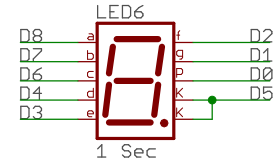

GPS, CPU & Power ⊗ ⊗ ⊗

TITLE: gps_clock_3_1	
Document Number:	REV:
Date: 5/25/17 6:41 PM	Sheet: 1/2

Digit 7: A is "AM"
 Digit 7: D is "PM"
 Digit 7: E+F is the colon between hours and minutes
 Digit 7: B+C is the colon between minutes and seconds

Display & Buttons

TITLE: gps_clock_3_1

Document Number:

REV:

Date: 5/25/17 6:41 PM

Sheet: 2/2