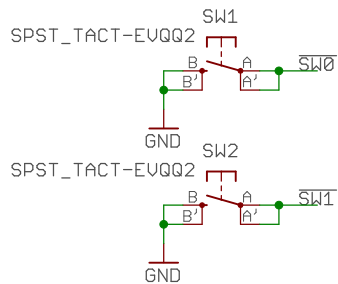

GPS, CPU & Power ⊗ ⊗ ⊗

TITLE: gps_clock_3_1	
Document Number:	REV:
Date: 5/25/17 6:41 PM	Sheet: 1/2

Digit 7: A is "AM"
 Digit 7: D is "PM"
 Digit 7: E+F is the colon between hours and minutes
 Digit 7: B+C is the colon between minutes and seconds

Display & Buttons

TITLE: gps_clock_3_1

Document Number:

REV:

Date: 5/25/17 6:41 PM

Sheet: 2/2