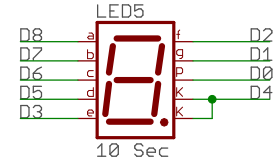

GPS, CPU & Power ⊗ ⊗ ⊗

TITLE: gps_clock_3_1	
Document Number:	REV:
Date: 5/25/17 6:41 PM	Sheet: 1/2

Digit 7: A is "AM"
 Digit 7: D is "PM"
 Digit 7: E+F is the colon between hours and minutes
 Digit 7: B+C is the colon between minutes and seconds

Display & Buttons

TITLE: gps_clock_3_1

Document Number:

REV:

Date: 5/25/17 6:41 PM

Sheet: 2/2