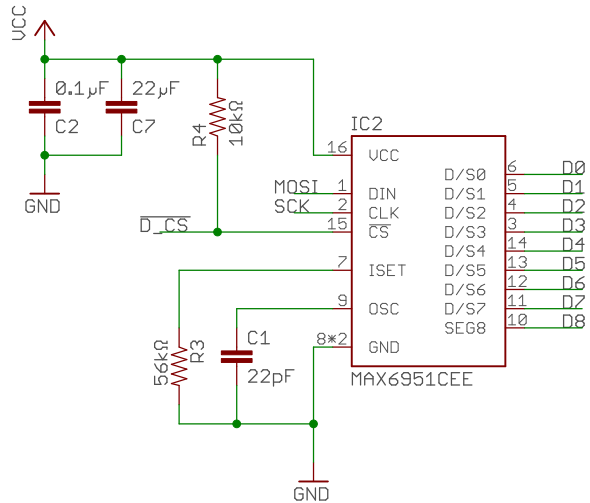

GPS, CPU & Power ⊗ ⊗ ⊗

TITLE: gps_clock_3_1	
Document Number:	REV:
Date: 5/25/17 6:41 PM	Sheet: 1/2

Digit 7: A is "AM"
 Digit 7: D is "PM"
 Digit 7: E+F is the colon between hours and minutes
 Digit 7: B+C is the colon between minutes and seconds

Display & Buttons

TITLE: gps_clock_3_1

Document Number:

REV:

Date: 5/25/17 6:41 PM

Sheet: 2/2