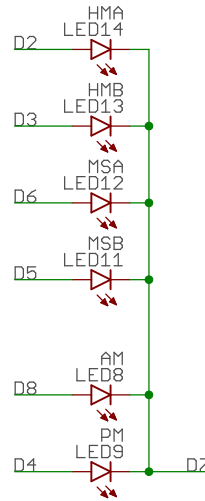

GPS, CPU & Power ⊗ ⊗ ⊗

TITLE: gps_clock_3_1	
Document Number:	REV:
Date: 5/25/17 6:41 PM	Sheet: 1/2

Digit 7: A is "AM"
 Digit 7: D is "PM"
 Digit 7: E+F is the colon between hours and minutes
 Digit 7: B+C is the colon between minutes and seconds

Display & Buttons

TITLE: gps_clock_3_1

Document Number:

REV:

Date: 5/25/17 6:41 PM

Sheet: 2/2