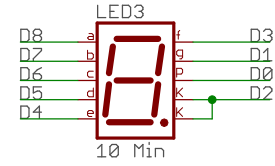

GPS, CPU & Power ⊗ ⊗ ⊗

TITLE: gps_clock_3_1	
Document Number:	REV:
Date: 5/25/17 6:41 PM	Sheet: 1/2

Digit 7: A is "AM"
 Digit 7: D is "PM"
 Digit 7: E+F is the colon between hours and minutes
 Digit 7: B+C is the colon between minutes and seconds

Display & Buttons

TITLE: gps_clock_3_1

Document Number:

REV:

Date: 5/25/17 6:41 PM

Sheet: 2/2