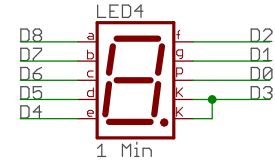

GPS, CPU & Power ⊗ ⊗ ⊗

TITLE: gps_clock_3_1	
Document Number:	REV:
Date: 5/25/17 6:41 PM	Sheet: 1/2

Digit 7: A is "AM"
 Digit 7: D is "PM"
 Digit 7: E+F is the colon between hours and minutes
 Digit 7: B+C is the colon between minutes and seconds

Display & Buttons

TITLE: gps_clock_3_1

Document Number:

REV:

Date: 5/25/17 6:41 PM

Sheet: 2/2