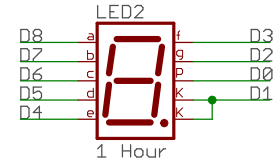

GPS, CPU & Power ⊗ ⊗ ⊗

TITLE: gps_clock_3_1	
Document Number:	REV:
Date: 5/25/17 6:41 PM	Sheet: 1/2

Digit 7: A is "AM"
 Digit 7: D is "PM"
 Digit 7: E+F is the colon between hours and minutes
 Digit 7: B+C is the colon between minutes and seconds

Display & Buttons

TITLE: gps_clock_3_1

Document Number:

REV:

Date: 5/25/17 6:41 PM

Sheet: 2/2