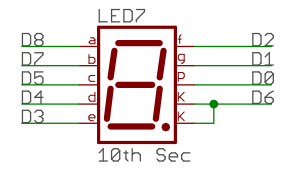

GPS, CPU & Power ⊗ ⊗ ⊗

TITLE: gps_clock_3_1	
Document Number:	REV:
Date: 5/25/17 6:41 PM	Sheet: 1/2

Digit 7: A is "AM"
 Digit 7: D is "PM"
 Digit 7: E+F is the colon between hours and minutes
 Digit 7: B+C is the colon between minutes and seconds

Display & Buttons

TITLE: gps_clock_3_1

Document Number:

REV:

Date: 5/25/17 6:41 PM

Sheet: 2/2