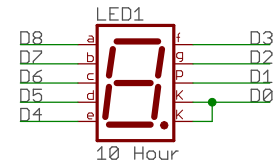

GPS, CPU & Power ⊗ ⊗ ⊗

TITLE: gps_clock_3_1	
Document Number:	REV:
Date: 5/25/17 6:41 PM	Sheet: 1/2

Digit 7: A is "AM"
 Digit 7: D is "PM"
 Digit 7: E+F is the colon between hours and minutes
 Digit 7: B+C is the colon between minutes and seconds

Display & Buttons

TITLE: gps_clock_3_1

Document Number:

REV:

Date: 5/25/17 6:41 PM

Sheet: 2/2