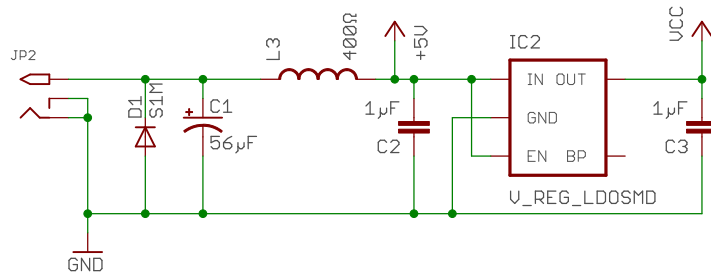

Digit 8: A is "AM"
 Digit 8: D is "PM"
 Digit 8: E+F is the colon between hours and minutes
 Digit 8: B+C is the colon between minutes and seconds

Display & Power

TITLE: gps_clock_6_0

Document Number:

REV: