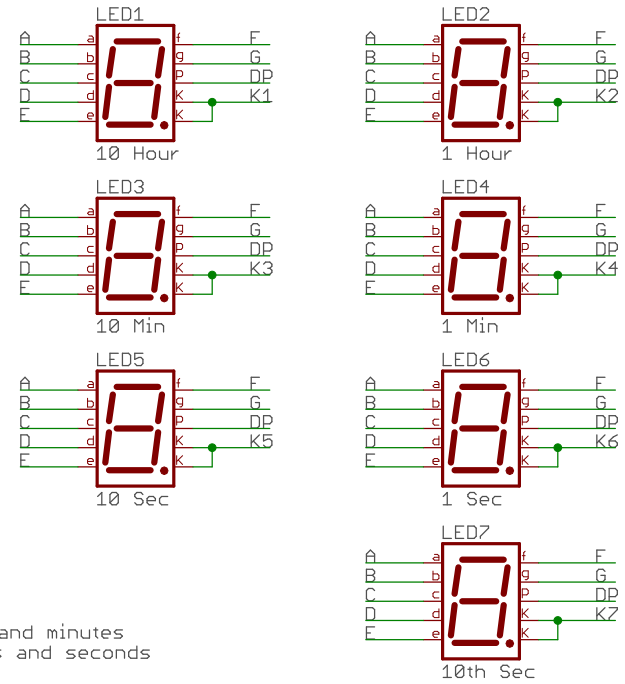

Digit 8: A is "AM"
 Digit 8: D is "PM"
 Digit 8: E+F is the colon between hours and minutes
 Digit 8: B+C is the colon between minutes and seconds

Display & Power

TITLE: gps_clock_6_0

Document Number:

REV: