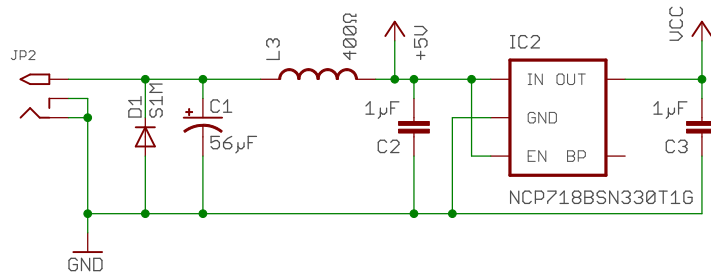

|  |            |
|--|------------|
| GPS, CPU & Buttons  |            |
| TITLE: gps_clock_7_1   |            |
| Document Number:   | REV:       |
| Date: 11/27/21 10:12 AM  | Sheet: 1/2 |

Digit 8: A is "AM"  
 Digit 8: D is "PM"  
 Digit 8: E+F is the colon between hours and minutes  
 Digit 8: B+C is the colon between minutes and seconds