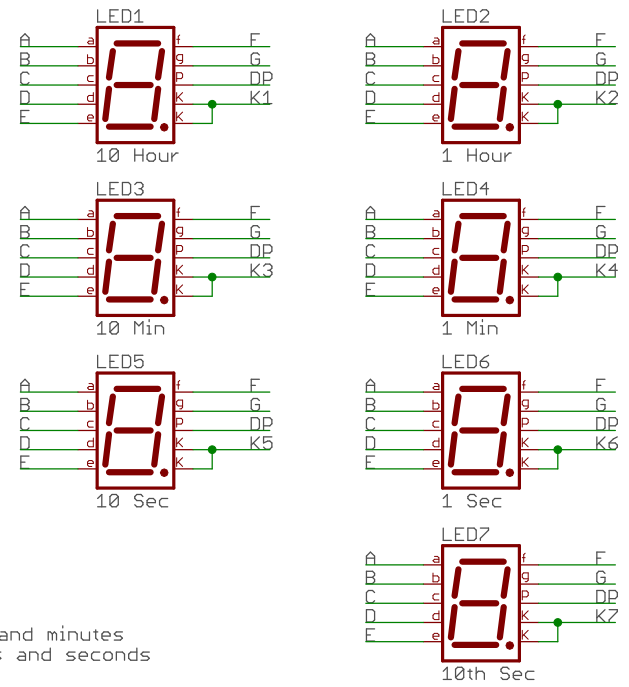

|  |            |
|--|------------|
| GPS, CPU & Buttons  |            |
| TITLE: gps_clock_7_1   |            |
| Document Number:   | REV:       |
| Date: 11/27/21 10:12 AM  | Sheet: 1/2 |

Digit 8: A is "AM"  
 Digit 8: D is "PM"  
 Digit 8: E+F is the colon between hours and minutes  
 Digit 8: B+C is the colon between minutes and seconds

Display & Power

|                         |            |
|-------------------------|------------|
| TITLE: gps_clock_7_1    |            |
| Document Number:        | REV:       |
| Date: 11/27/21 10:12 AM | Sheet: 2/2 |