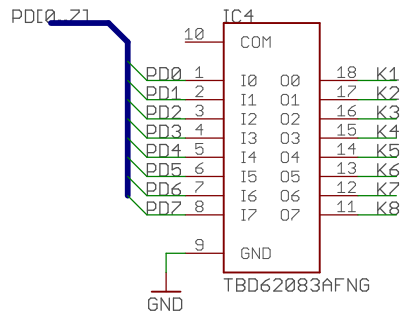

|  |            |
|--|------------|
| GPS, CPU & Buttons  |            |
| TITLE: gps_clock_7_1   |            |
| Document Number:   | REV:       |
| Date: 11/27/21 10:12 AM  | Sheet: 1/2 |

Digit 8: A is "AM"  
 Digit 8: D is "PM"  
 Digit 8: E+F is the colon between hours and minutes  
 Digit 8: B+C is the colon between minutes and seconds

Display & Power

|                         |            |
|-------------------------|------------|
| TITLE: gps_clock_7_1    |            |
| Document Number:        | REV:       |
| Date: 11/27/21 10:12 AM | Sheet: 2/2 |