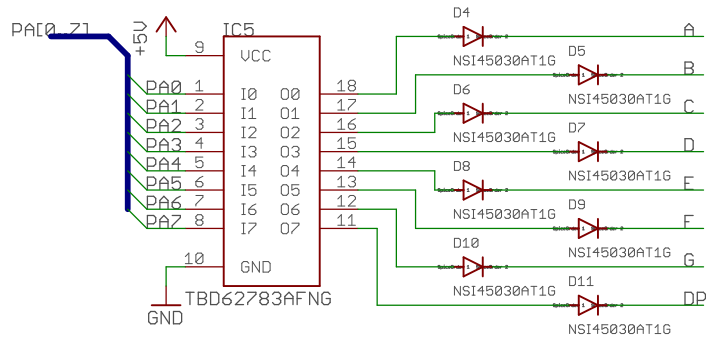

|  |            |
|--|------------|
| GPS, CPU & Buttons  |            |
| TITLE: gps_clock_7_1   |            |
| Document Number:   | REV:       |
| Date: 11/27/21 10:12 AM  | Sheet: 1/2 |

Digit 8: A is "AM"  
 Digit 8: D is "PM"  
 Digit 8: E+F is the colon between hours and minutes  
 Digit 8: B+C is the colon between minutes and seconds

Display & Power

|                         |            |
|-------------------------|------------|
| TITLE: gps_clock_7_1    |            |
| Document Number:        | REV:       |
| Date: 11/27/21 10:12 AM | Sheet: 2/2 |