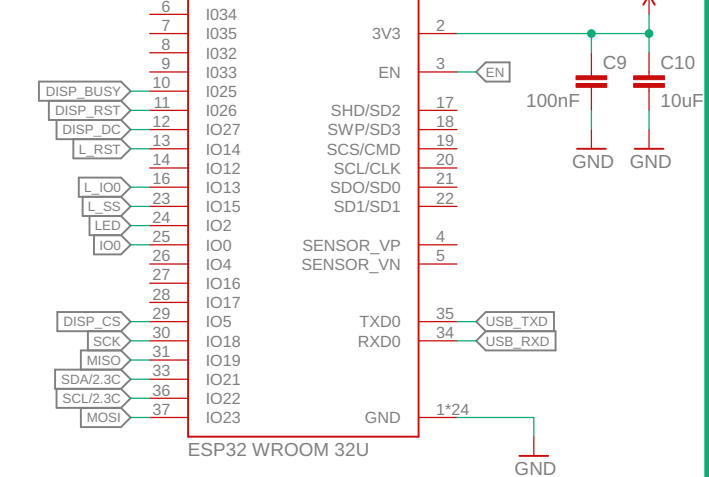

WEATHER STATION RECIEVER

LIPO CHARGER

MH

3.3V REG

DEBUG LED

BAT PROTECTION

USB-C

LORA

MCU

USB - TTL

BAT IN & CONN

WS RECIEVER

9/9/2022 11:22 PM

Sheet: 1/2