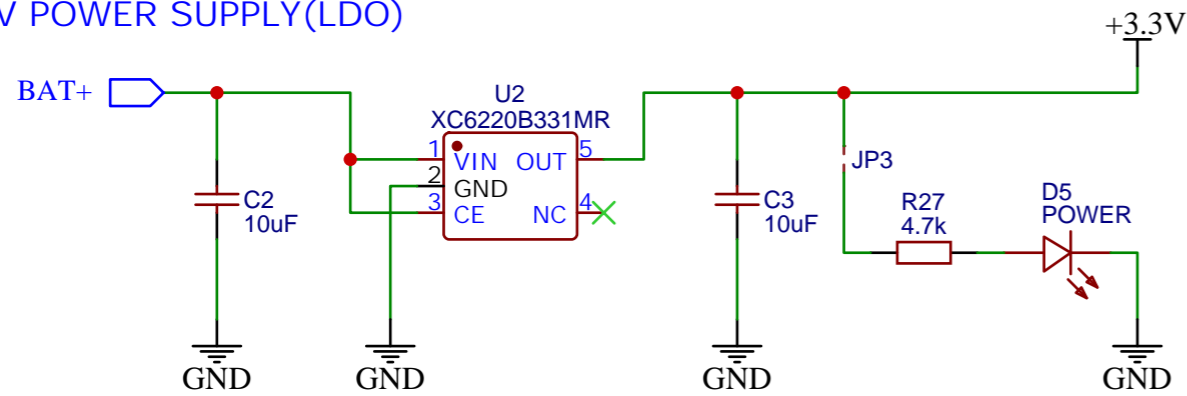

BATTERY CHARGER

BAT VOLT SENSE

SOL VOLT SENSE

BATTERY PROTECTION

3.3V POWER SUPPLY(LDO)

USB-C

ESP32

TITLE: Solar WiFi Weather Station V4.0		REV: 1.0
Company: Open Green Energy		Sheet: 1/2
Date: 2022-08-27	Drawn By: OpenGreenEnergy	