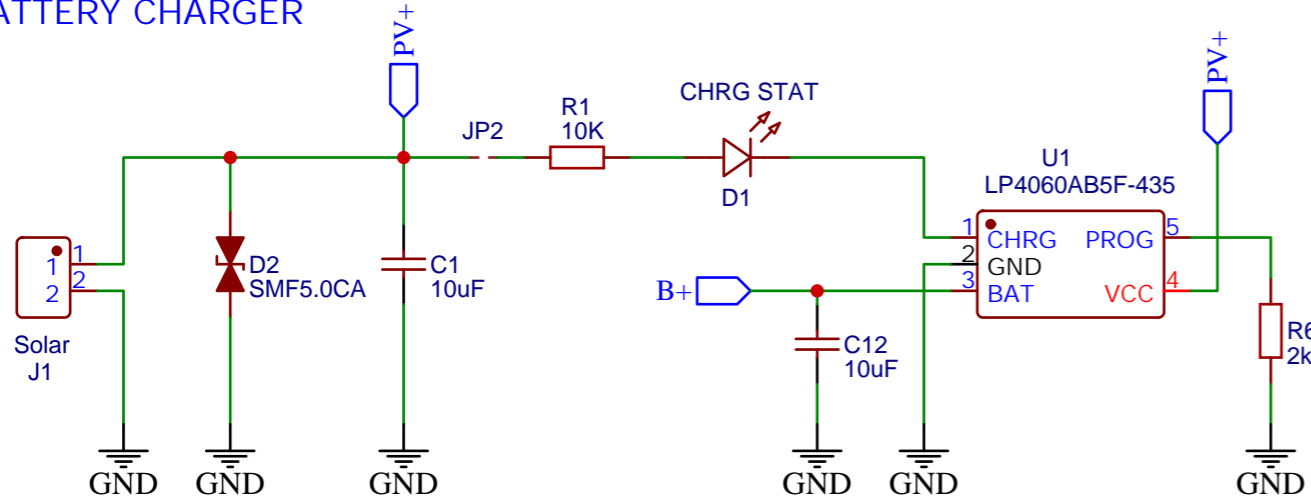

BATTERY CHARGER

BAT VOLT SENSE

SOL VOLT SENSE

BATTERY PROTECTION

3.3V POWER SUPPLY(LDO)

USB-C

ESP32

TITLE: Solar WiFi Weather Station V4.0		REV: 1.0
Company: Open Green Energy		Sheet: 1/2
Date: 2022-08-27	Drawn By: OpenGreenEnergy	