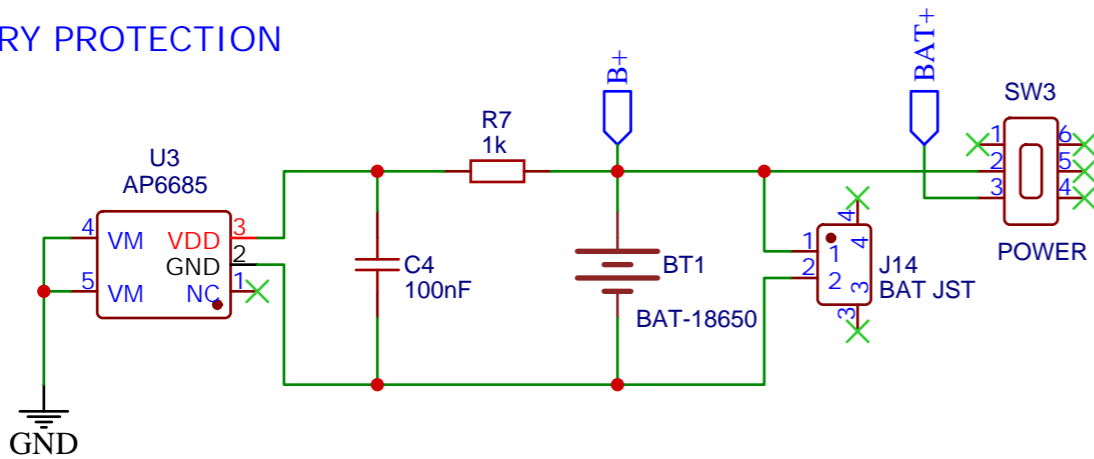

BATTERY CHARGER

BAT VOLT SENSE

SOL VOLT SENSE

BATTERY PROTECTION

3.3V POWER SUPPLY(LDO)

USB-C

ESP32

TITLE: Solar WiFi Weather Station V4.0		REV: 1.0
Company: Open Green Energy		Sheet: 1/2
Date: 2022-08-27	Drawn By: OpenGreenEnergy	