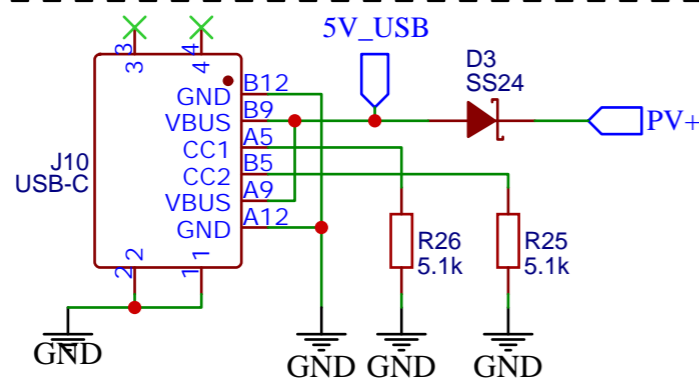

BATTERY CHARGER

BAT VOLT SENSE

SOL VOLT SENSE

BATTERY PROTECTION

3.3V POWER SUPPLY(LDO)

USB-C

ESP32

TITLE: Solar WiFi Weather Station V4.0		REV: 1.0
Company: Open Green Energy		Sheet: 1/2
Date: 2022-08-27	Drawn By: OpenGreenEnergy	