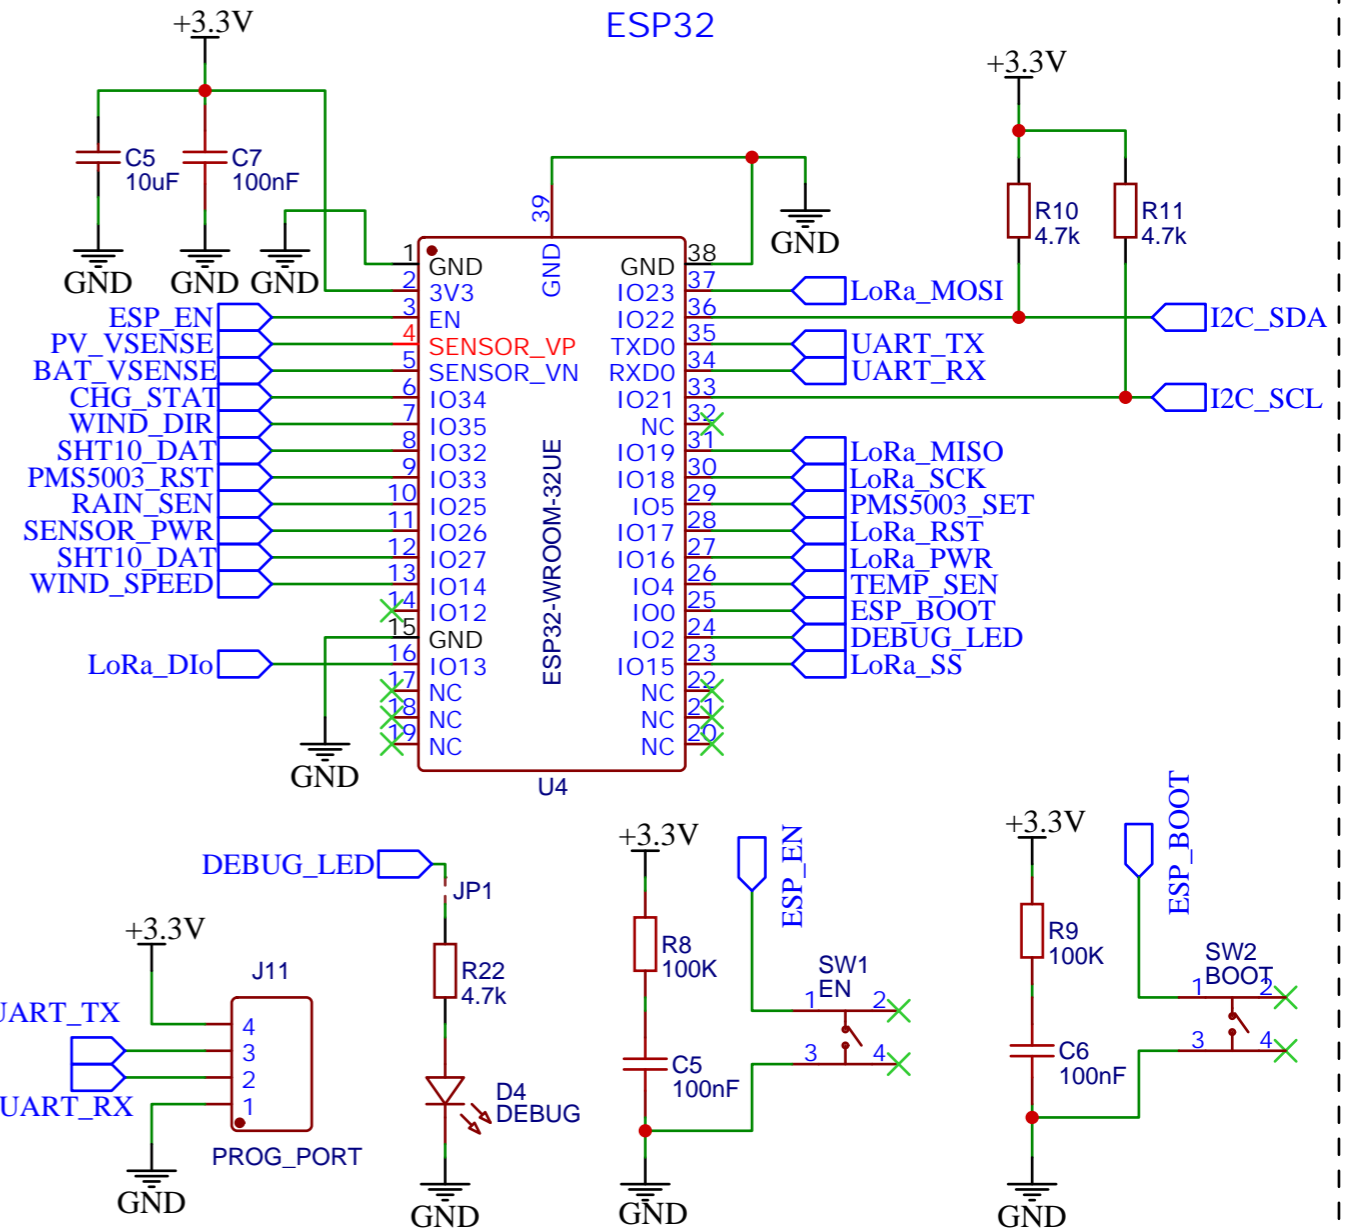

BATTERY CHARGER

BAT VOLT SENSE

SOL VOLT SENSE

BATTERY PROTECTION

3.3V POWER SUPPLY(LDO)

USB-C

ESP32

TITLE: Solar WiFi Weather Station V4.0		REV: 1.0
Company: Open Green Energy		Sheet: 1/2
Date: 2022-08-27	Drawn By: OpenGreenEnergy	