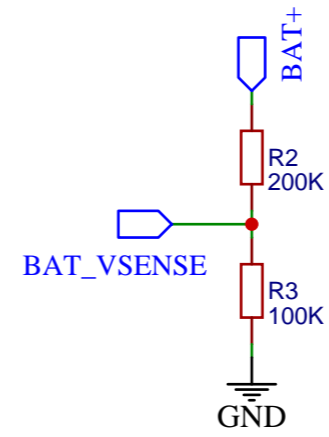

BATTERY CHARGER

BAT VOLT SENSE

SOL VOLT SENSE

BATTERY PROTECTION

3.3V POWER SUPPLY(LDO)

USB-C

ESP32

TITLE: Solar WiFi Weather Station V4.0		REV: 1.0
Company: Open Green Energy		Sheet: 1/2
Date: 2022-08-27	Drawn By: OpenGreenEnergy	