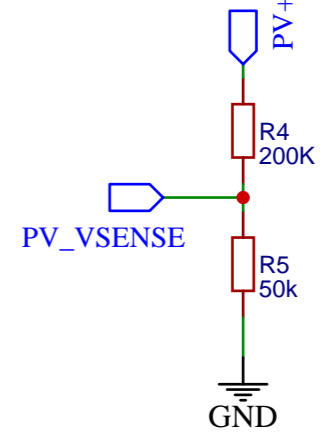

BATTERY CHARGER

BAT VOLT SENSE

SOL VOLT SENSE

BATTERY PROTECTION

3.3V POWER SUPPLY(LDO)

USB-C

ESP32

TITLE: Solar WiFi Weather Station V4.0		REV: 1.0
Company: Open Green Energy		Sheet: 1/2
Date: 2022-08-27	Drawn By: OpenGreenEnergy	