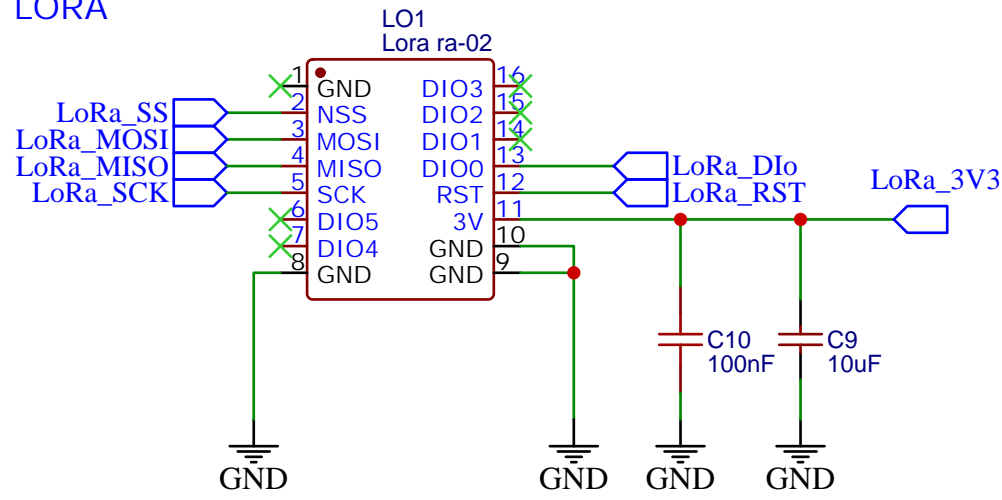

LORA

WIND SENSORS

RAIN SENSOR

ESD PROTECTION

POWER SWITCH FOR LORA MODULE

I2C PORTS

POWER SWITCH FOR SENSORS

PMS5003

DS18B20

TITLE: Solar WiFi Weather Station V4.0		REV: 1.0
Company: Open Green Energy		Sheet: 2/2
Date: 2022-08-28		Drawn By: OpenGreenEnergy