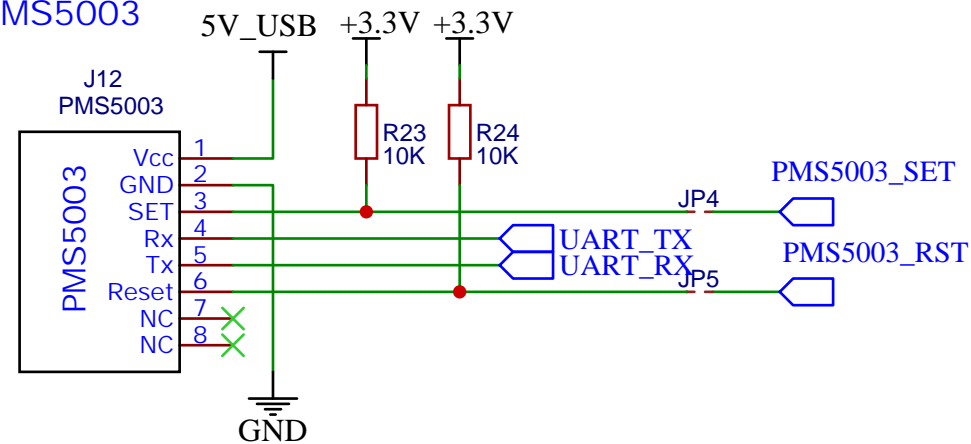

LORA

WIND SENSORS

RAIN SENSOR

ESD PROTECTION

POWER SWITCH FOR LORA MODULE

I2C PORTS

POWER SWITCH FOR SENSORS

PMS5003

DS18B20

TITLE: Solar WiFi Weather Station V4.0		REV: 1.0
Company: Open Green Energy		Sheet: 2/2
Date: 2022-08-28		Drawn By: OpenGreenEnergy