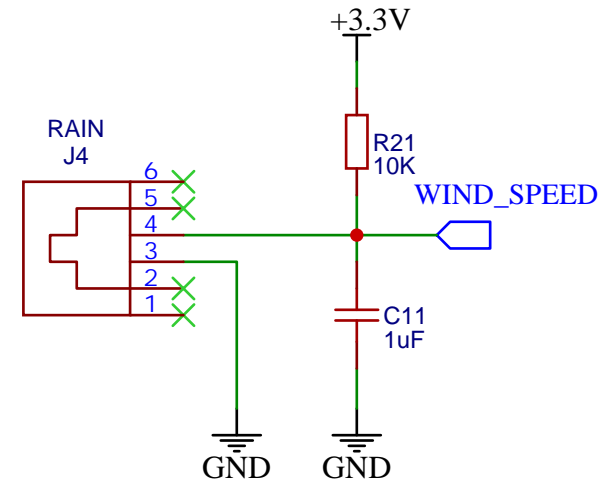

LORA

WIND SENSORS

RAIN SENSOR

ESD PROTECTION

POWER SWITCH FOR LORA MODULE

I2C PORTS

POWER SWITCH FOR SENSORS

PMS5003

DS18B20

TITLE: Solar WiFi Weather Station V4.0		REV: 1.0
Company: Open Green Energy		Sheet: 2/2
Date: 2022-08-28		Drawn By: OpenGreenEnergy