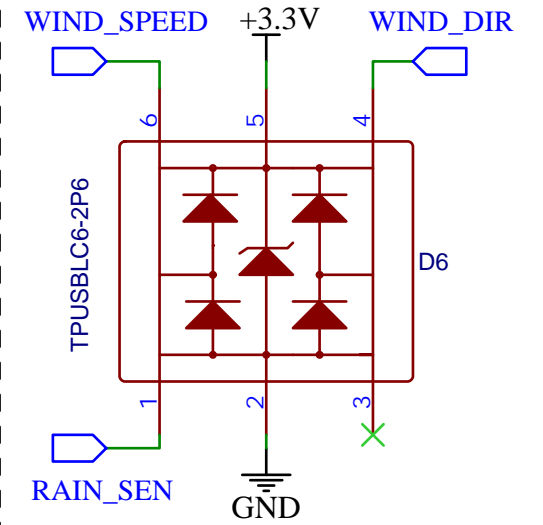

LORA

WIND SENSORS

RAIN SENSOR

ESD PROTECTION

POWER SWITCH FOR LORA MODULE

I2C PORTS

POWER SWITCH FOR SENSORS

PMS5003

DS18B20

TITLE: Solar WiFi Weather Station V4.0		REV: 1.0
Company: Open Green Energy		Sheet: 2/2
Date: 2022-08-28		Drawn By: OpenGreenEnergy