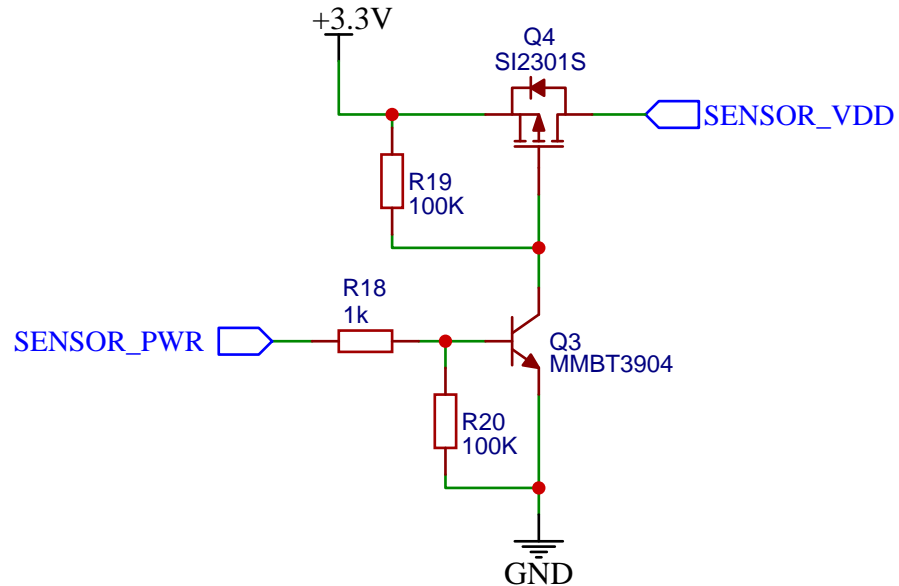

LORA

WIND SENSORS

RAIN SENSOR

ESD PROTECTION

POWER SWITCH FOR LORA MODULE

I2C PORTS

POWER SWITCH FOR SENSORS

PMS5003

DS18B20

TITLE: Solar WiFi Weather Station V4.0		REV: 1.0
Company: Open Green Energy		Sheet: 2/2
Date: 2022-08-28		Drawn By: OpenGreenEnergy