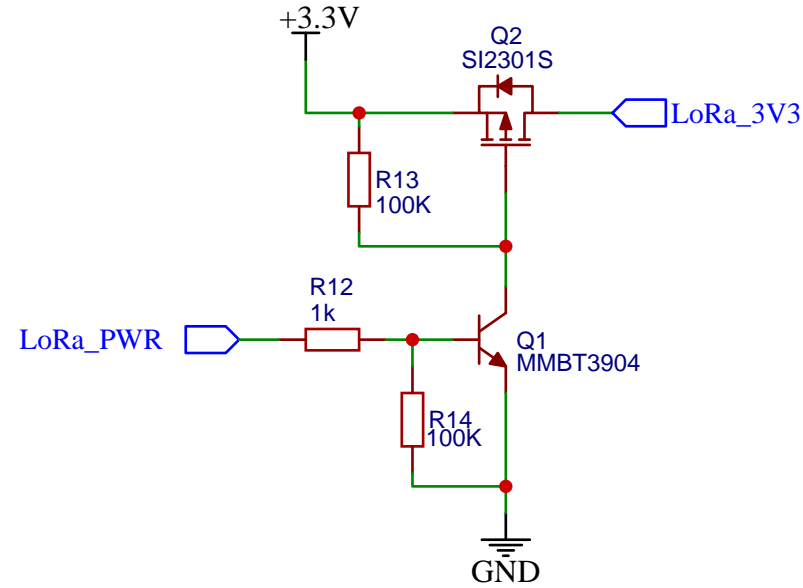

LORA

WIND SENSORS

RAIN SENSOR

ESD PROTECTION

POWER SWITCH FOR LORA MODULE

I2C PORTS

POWER SWITCH FOR SENSORS

PMS5003

DS18B20

TITLE: Solar WiFi Weather Station V4.0		REV: 1.0
Company: Open Green Energy		Sheet: 2/2
Date: 2022-08-28		Drawn By: OpenGreenEnergy