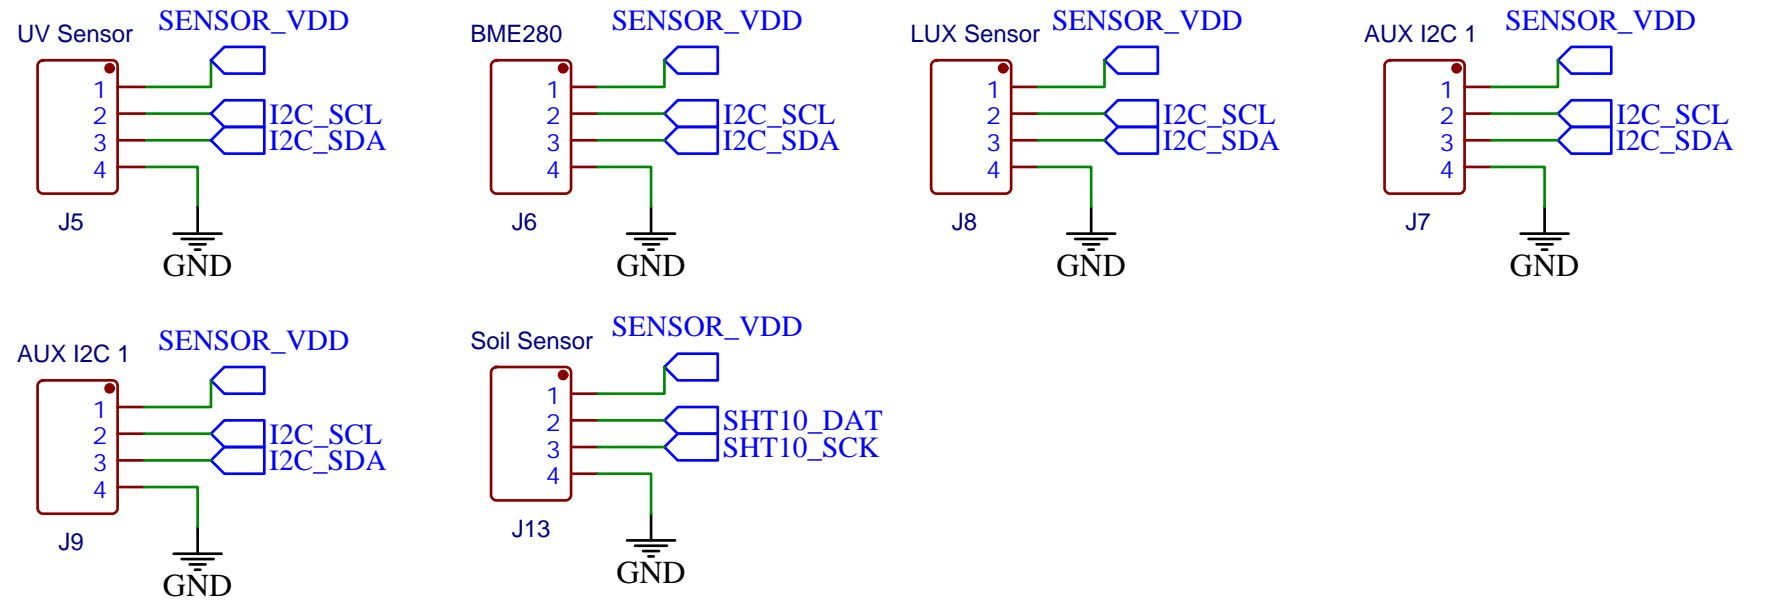

LORA

WIND SENSORS

RAIN SENSOR

ESD PROTECTION

POWER SWITCH FOR LORA MODULE

I2C PORTS

POWER SWITCH FOR SENSORS

PMS5003

DS18B20

TITLE: Solar WiFi Weather Station V4.0		REV: 1.0
Company: Open Green Energy		Sheet: 2/2
Date: 2022-08-28		Drawn By: OpenGreenEnergy