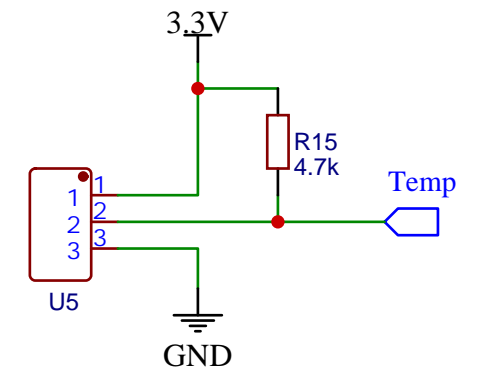

DS18B20

TITLE: Solar WiFi Weather Station V4.0		REV: 1.0
Company: Open Green Energy		Sheet: 2/2
Date: 2022-08-28		Drawn By: OpenGreenEnergy