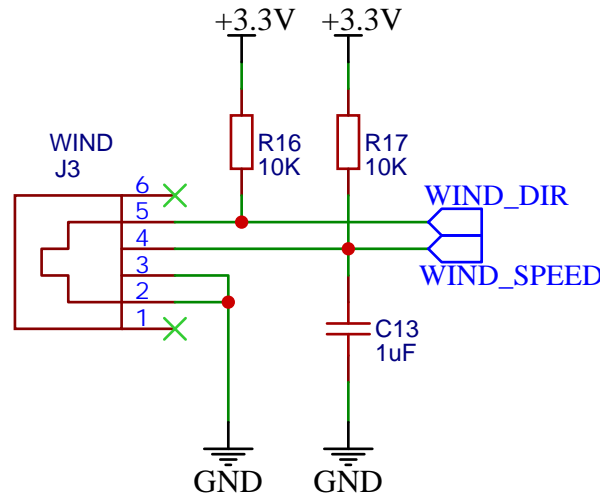

LORA

WIND SENSORS

RAIN SENSOR

ESD PROTECTION

POWER SWITCH FOR LORA MODULE

I2C PORTS

POWER SWITCH FOR SENSORS

PMS5003

DS18B20

TITLE: Solar WiFi Weather Station V4.0		REV: 1.0
Company: Open Green Energy		Sheet: 2/2
Date: 2022-08-28		Drawn By: OpenGreenEnergy