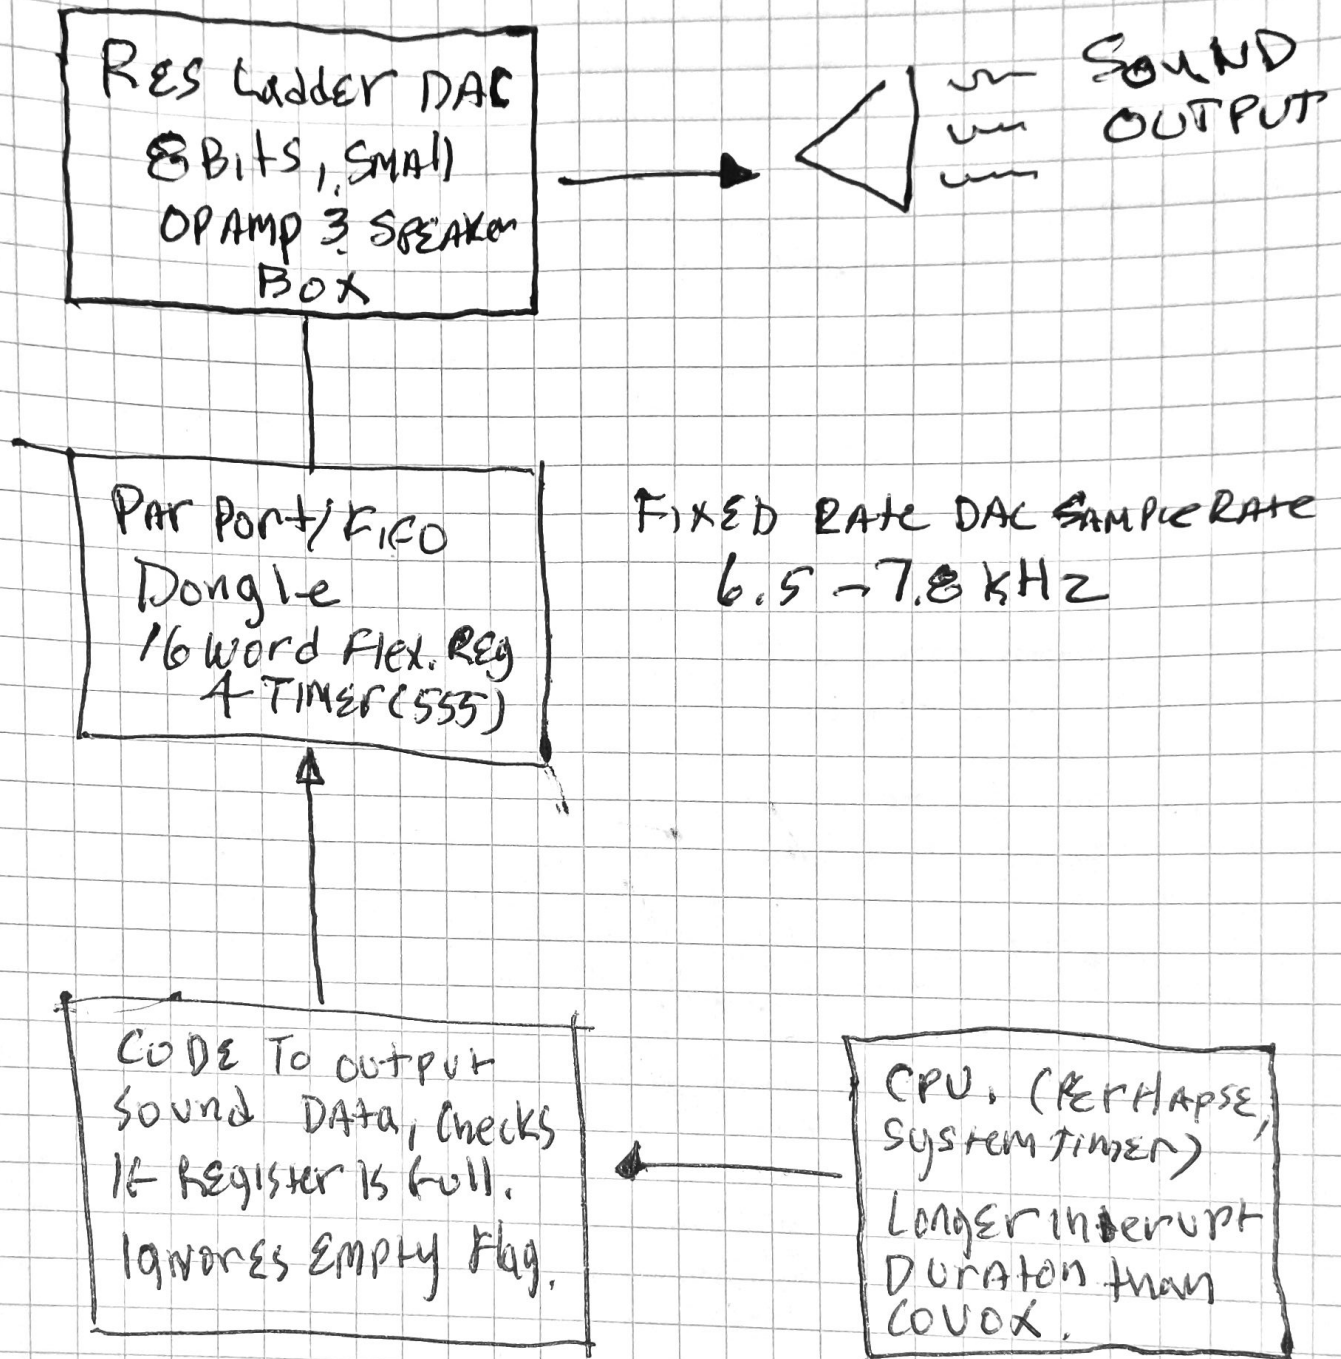

DAC - DSS (Disney Sound Source)

LESS CPU intensive,
Low SAMPLE RATE = Lower Quality,
COVAX could still achieve ACCEPTABLE
DATA RATES, and DO SIDE TASKS even on a
Regular 8088.