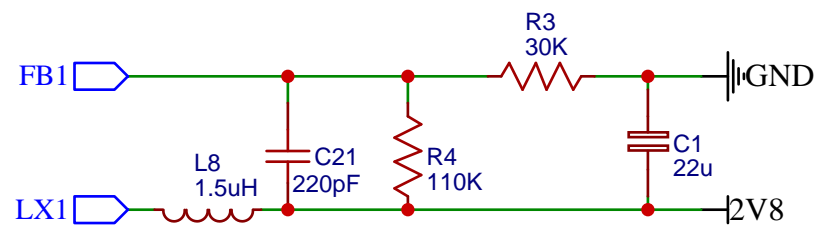

TITLE: OpenNightSkyCam_POWER		REV: 1.0
立创EDA	Company: github.com/xeeecos	Sheet: 1/1
	Date: 2022-04-06	Drawn By: 虎子哥