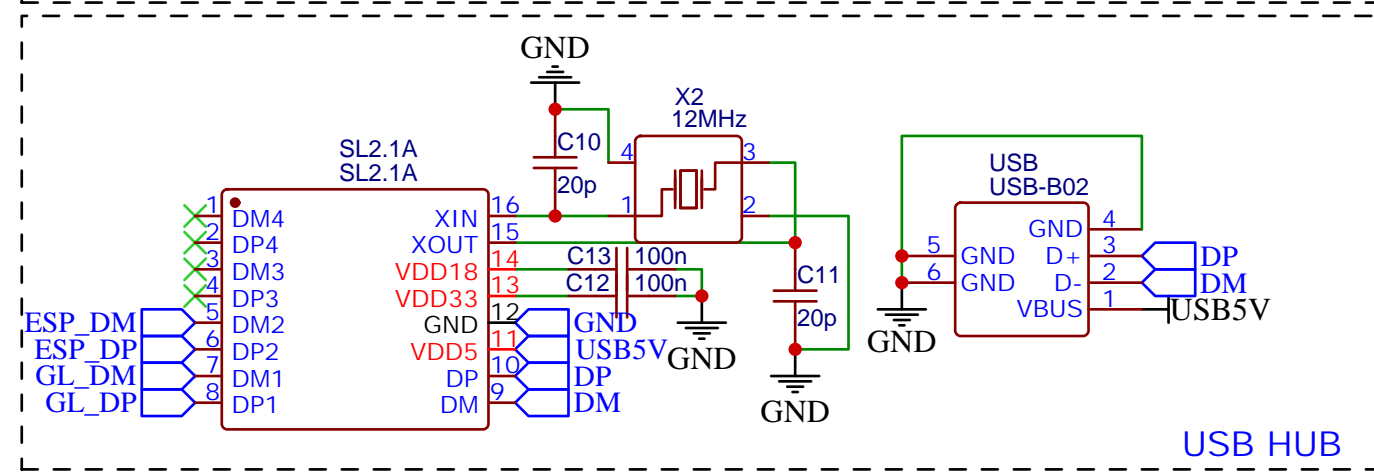

TITLE: OpenNightSkyCam_SOC		REV: 1.0
	Company: <a href="https://github.com/xeeecos">github.com/xeeecos</a>	Sheet: 1/1
	Date: 2022-04-06	Drawn By: 虎子哥

TITLE: OpenNightSkyCam_POWER		REV: 1.0
立创EDA	Company: <a href="https://github.com/xeeecos">github.com/xeeecos</a>	Sheet: 1/1
	Date: 2022-04-06	Drawn By: 虎子哥

TITLE: OpenNightSkyCam_USB		REV: 1.0
	Company: <a href="https://github.com/xeeecos">github.com/xeeecos</a>	Sheet: 1/1
	Date: 2022-04-06	Drawn By: 虎子哥

TITLE: OpenNightSkyCam_TF		REV: 1.0
	Company: <a href="https://github.com/xeeecos">github.com/xeeecos</a>	Sheet: 1/1
	Date: 2022-04-06	Drawn By: 虎子哥