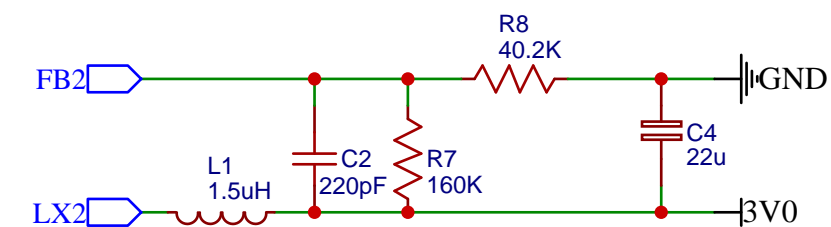

TITLE: OpenNightSkyCam_POWER		REV: 1.0
立创EDA	Company: github.com/xeeecos	Sheet: 1/1
	Date: 2022-04-06	Drawn By: 虎子哥