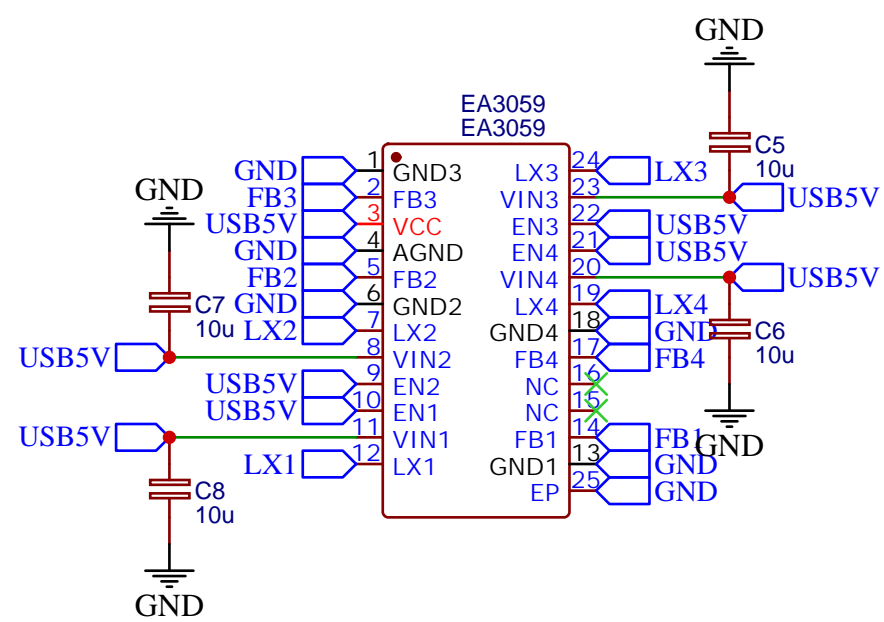

TITLE: OpenNightSkyCam_SOC		REV: 1.0
	Company: <a href="https://github.com/xeeecos">github.com/xeeecos</a>	Sheet: 1/1
	Date: 2022-04-06	Drawn By: 虎子哥

TITLE: OpenNightSkyCam_POWER		REV: 1.0
立创EDA	Company: <a href="https://github.com/xeeecos">github.com/xeeecos</a>	Sheet: 1/1
	Date: 2022-04-06	Drawn By: 虎子哥

TITLE: OpenNightSkyCam_USB		REV: 1.0
	Company: <a href="https://github.com/xeeecos">github.com/xeeecos</a>	Sheet: 1/1
	Date: 2022-04-06	Drawn By: 虎子哥

TITLE: OpenNightSkyCam_TF		REV: 1.0
	Company: <a href="https://github.com/xeeecos">github.com/xeeecos</a>	Sheet: 1/1
	Date: 2022-04-06	Drawn By: 虎子哥