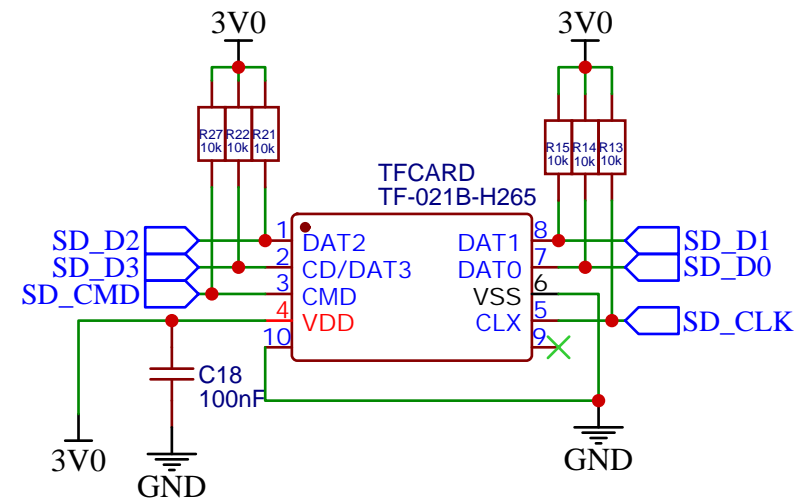

TITLE: OpenNightSkyCam_SOC		REV: 1.0
	Company: <a href="https://github.com/xeeecos">github.com/xeeecos</a>	Sheet: 1/1
	Date: 2022-04-06	Drawn By: 虎子哥

TITLE: OpenNightSkyCam_POWER		REV: 1.0
立创EDA	Company: <a href="https://github.com/xeeecos">github.com/xeeecos</a>	Sheet: 1/1
	Date: 2022-04-06	Drawn By: 虎子哥

TITLE: OpenNightSkyCam_USB		REV: 1.0
	Company: <a href="https://github.com/xeeecos">github.com/xeeecos</a>	Sheet: 1/1
	Date: 2022-04-06	Drawn By: 虎子哥

TITLE: OpenNightSkyCam_TF		REV: 1.0
	Company: <a href="https://github.com/xeeecos">github.com/xeeecos</a>	Sheet: 1/1
	Date: 2022-04-06	Drawn By: 虎子哥