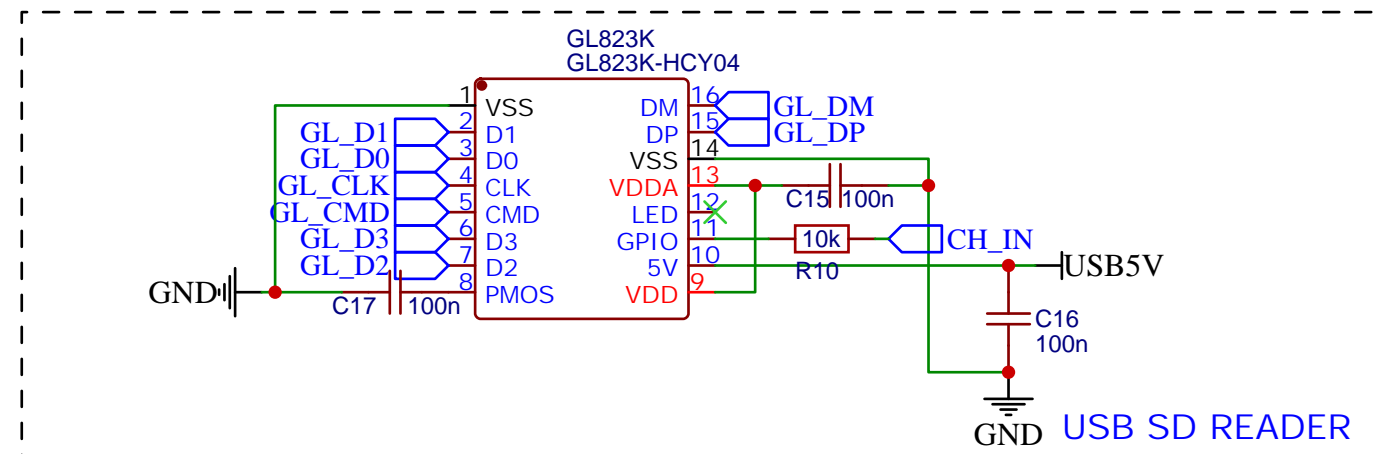

TITLE: OpenNightSkyCam_SOC		REV: 1.0
	Company: <a href="https://github.com/xeeecos">github.com/xeeecos</a>	Sheet: 1/1
	Date: 2022-04-06	Drawn By: 虎子哥

TITLE: OpenNightSkyCam_POWER		REV: 1.0
立创EDA	Company: <a href="https://github.com/xeeecos">github.com/xeeecos</a>	Sheet: 1/1
	Date: 2022-04-06	Drawn By: 虎子哥