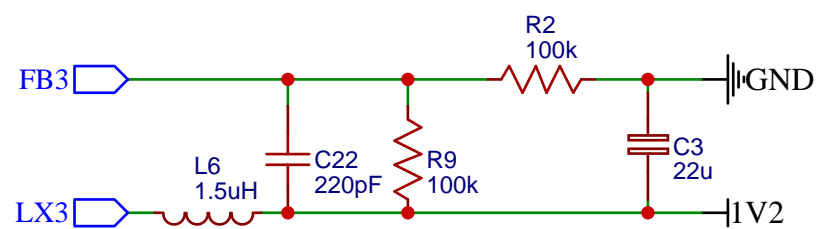

TITLE: OpenNightSkyCam_POWER		REV: 1.0
立创EDA	Company: github.com/xeeecos	Sheet: 1/1
	Date: 2022-04-06	Drawn By: 虎子哥