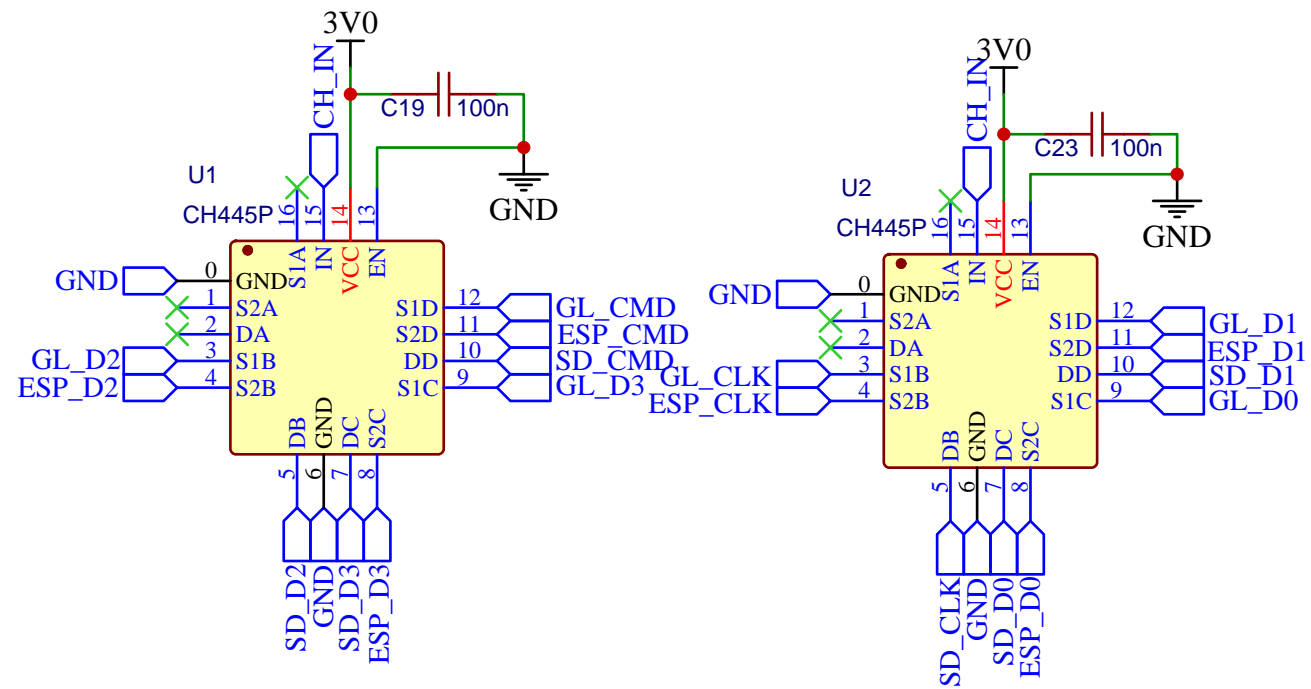

TITLE: OpenNightSkyCam_SOC		REV: 1.0
	Company: <a href="https://github.com/xeeecos">github.com/xeeecos</a>	Sheet: 1/1
	Date: 2022-04-06	Drawn By: 虎子哥

TITLE: OpenNightSkyCam_POWER		REV: 1.0
立创EDA	Company: <a href="https://github.com/xeeecos">github.com/xeeecos</a>	Sheet: 1/1
	Date: 2022-04-06	Drawn By: 虎子哥

TITLE: OpenNightSkyCam_USB		REV: 1.0
	Company: <a href="https://github.com/xeeecos">github.com/xeeecos</a>	Sheet: 1/1
	Date: 2022-04-06	Drawn By: 虎子哥

TITLE: OpenNightSkyCam_TF		REV: 1.0
	Company: <a href="https://github.com/xeeecos">github.com/xeeecos</a>	Sheet: 1/1
	Date: 2022-04-06	Drawn By: 虎子哥