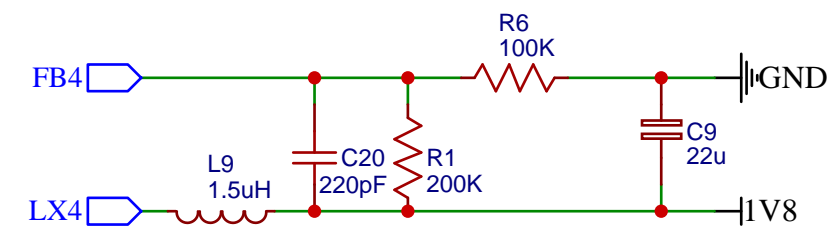

TITLE: OpenNightSkyCam_POWER		REV: 1.0
立创EDA	Company: github.com/xeeecos	Sheet: 1/1
	Date: 2022-04-06	Drawn By: 虎子哥