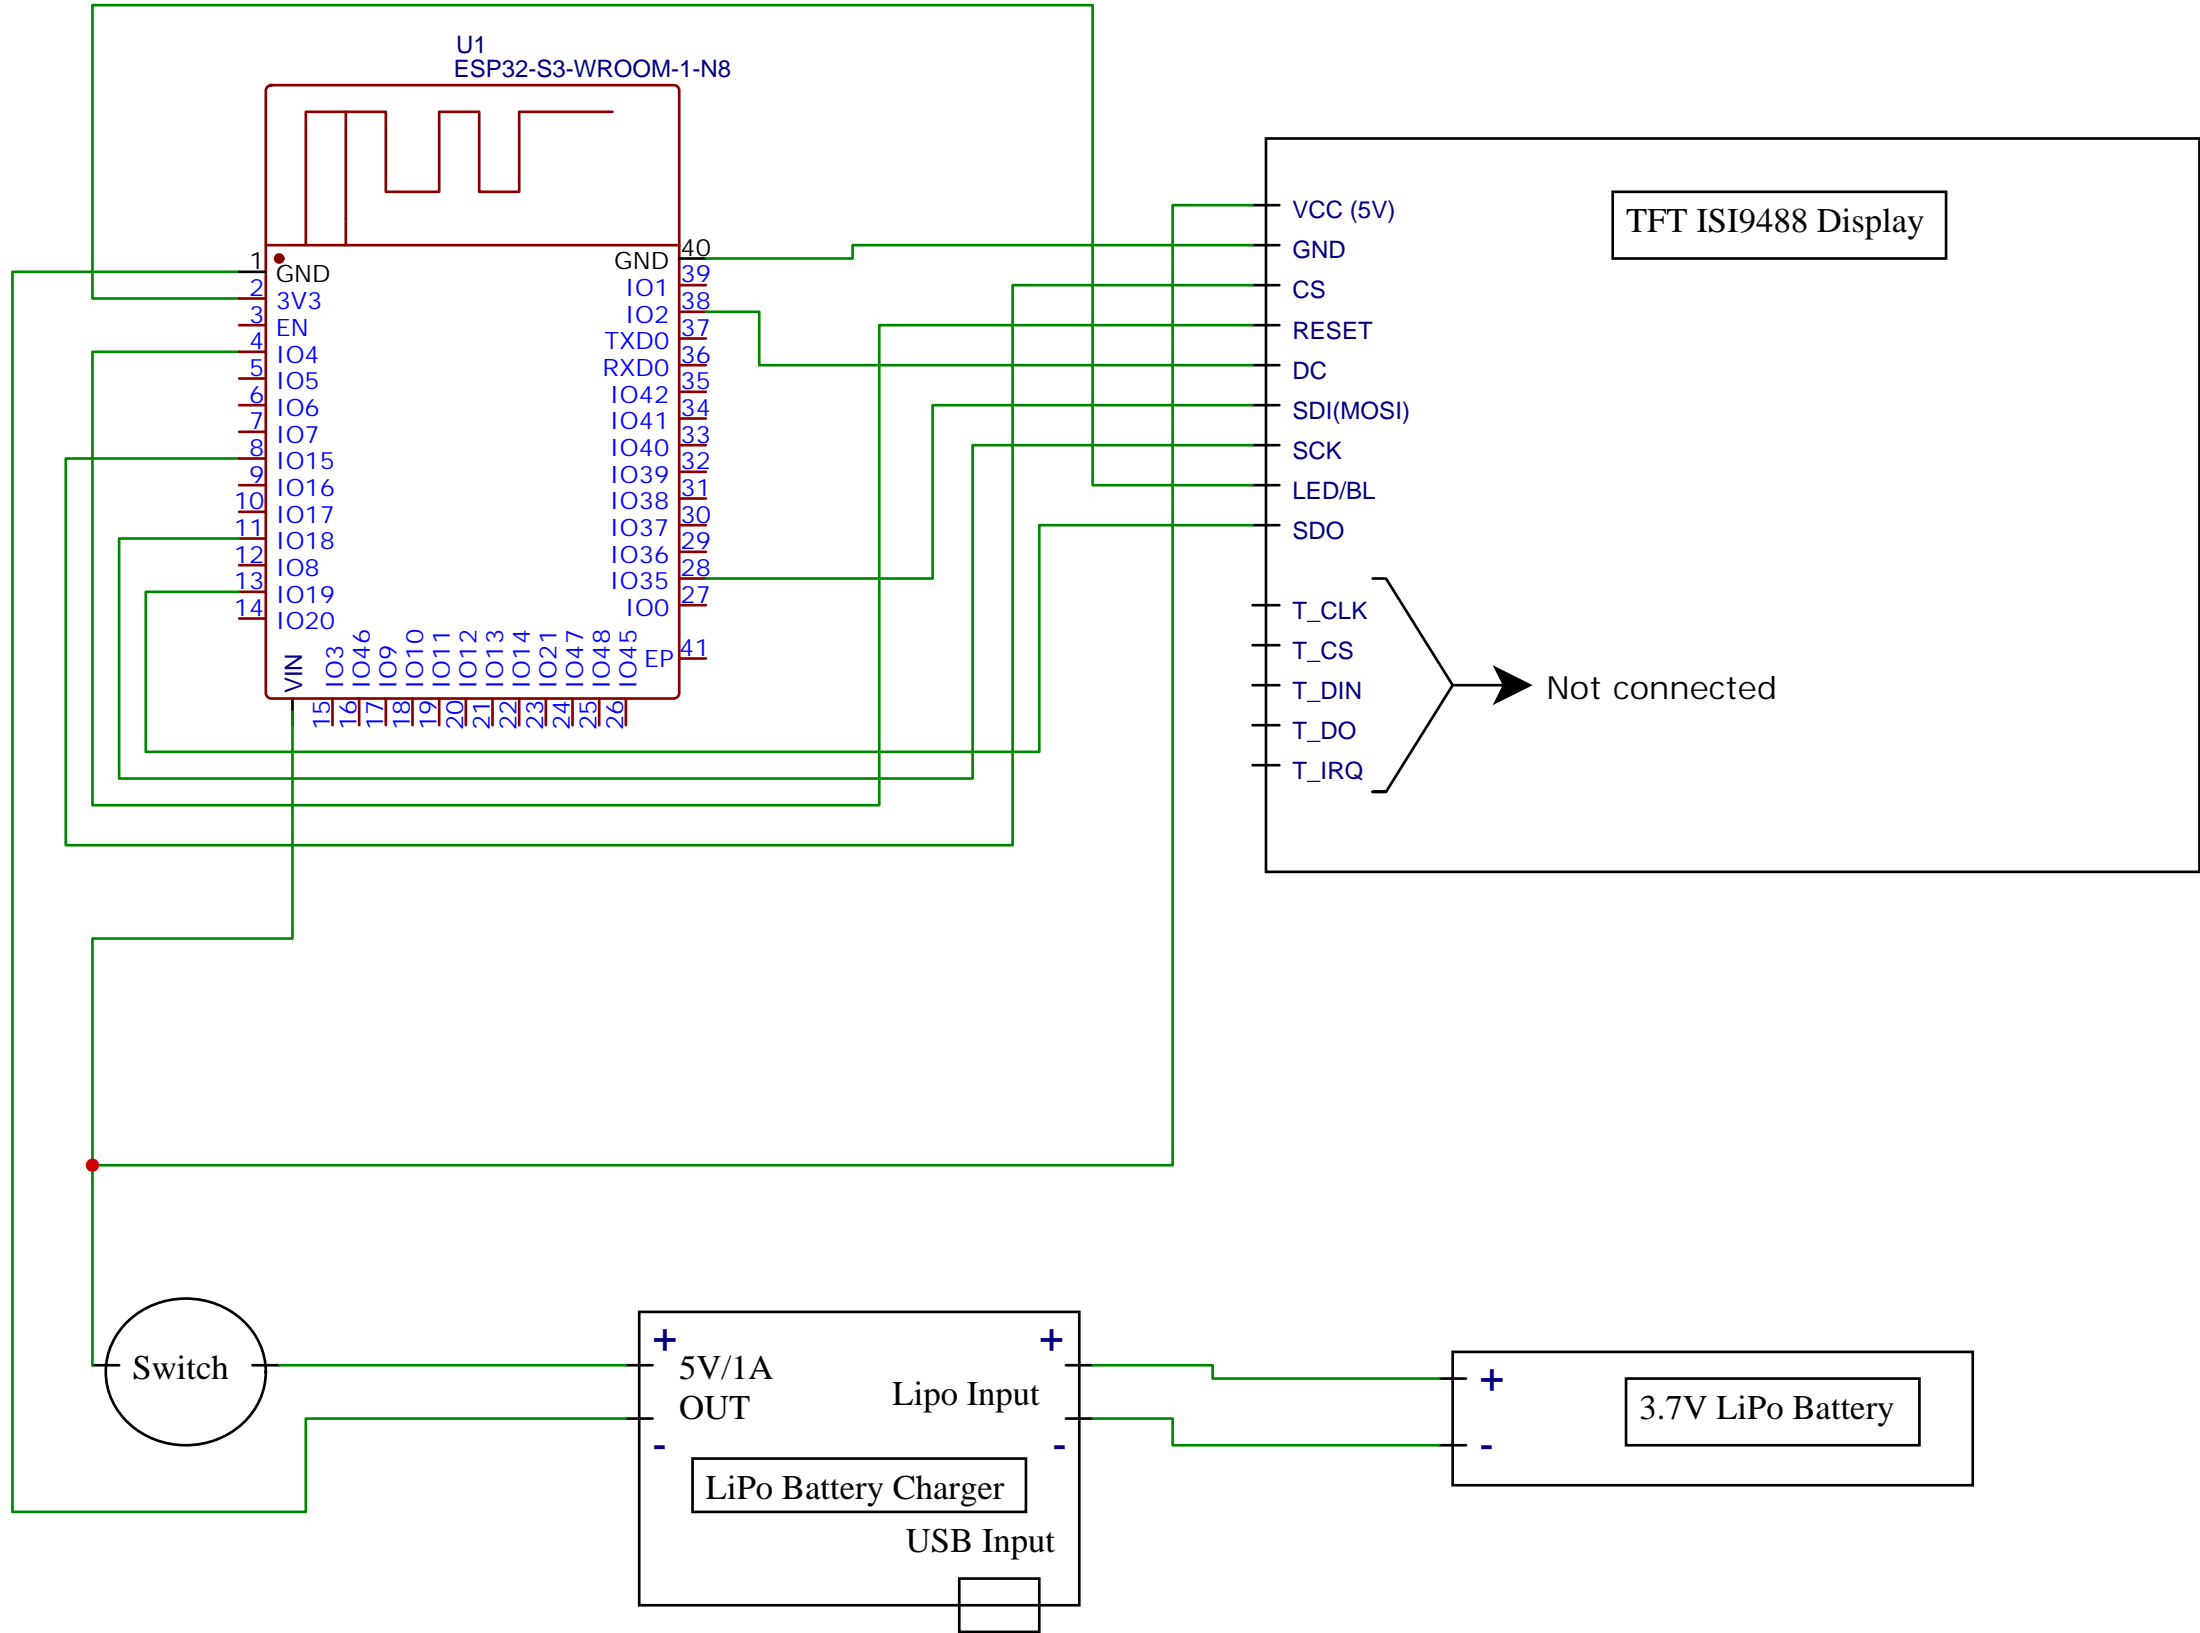

ESP32 Microcontroller

TITLE: Sheet_1		REV: 1.0
Company: Your Company		Sheet: 1/1
Date: 2023-08-31	Drawn By: milinda1	