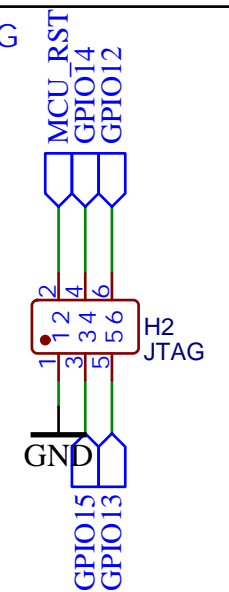

USB

USB-TO-SERIAL BRIDGE

POWER

OLED1  
ER-OLED 0.96-1W

JTAG

AUTO-RESET CIRCUIT

RELAY DRIVER

TITLE: HiFi ESP32		REV: C
Company: Sonocotta		Sheet: 2/2
Date: 2023-11-20		Drawn By: andriy@sonocotta.com