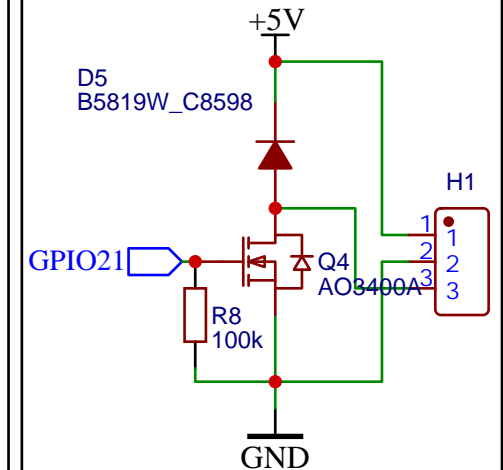

USB

USB-TO-SERIAL BRIDGE

POWER

OLED1  
ER-OLED 0.96-1W

JTAG

AUTO-RESET CIRCUIT

RELAY DRIVER

TITLE: HiFi ESP32		REV: C
Company: Sonocotta		Sheet: 2/2
Date: 2023-11-20		Drawn By: andriy@sonocotta.com