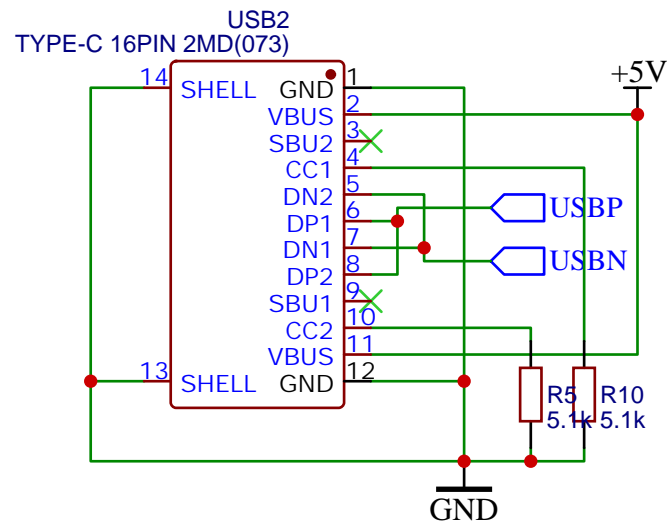

USB

USB-TO-SERIAL BRIDGE

POWER

OLED1  
ER-OLED 0.96-1W

JTAG

AUTO-RESET CIRCUIT

RELAY DRIVER

TITLE: HiFi ESP32		REV: C
Company: Sonocotta		Sheet: 2/2
Date: 2023-11-20		Drawn By: andriy@sonocotta.com