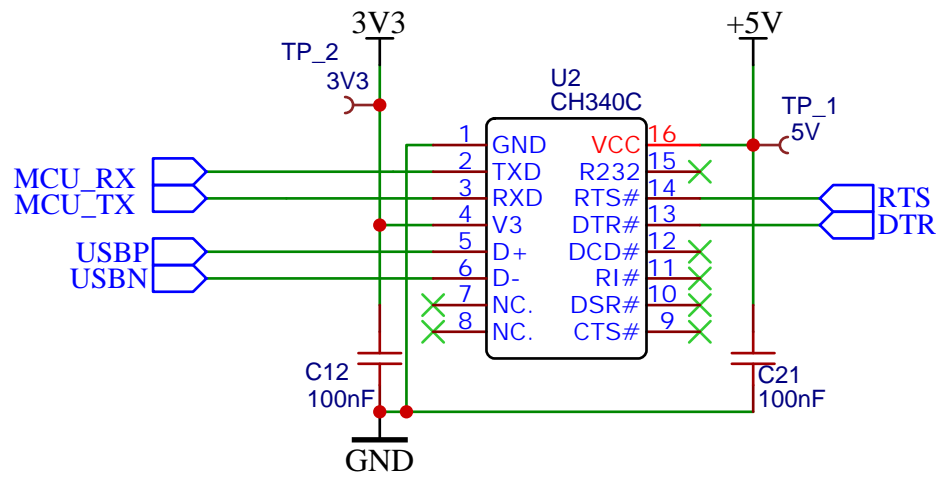

USB

USB-TO-SERIAL BRIDGE

POWER

OLED1  
ER-OLED 0.96-1W

JTAG

AUTO-RESET CIRCUIT

RELAY DRIVER

TITLE: HiFi ESP32		REV: C
Company: Sonocotta		Sheet: 2/2
Date: 2023-11-20		Drawn By: andriy@sonocotta.com