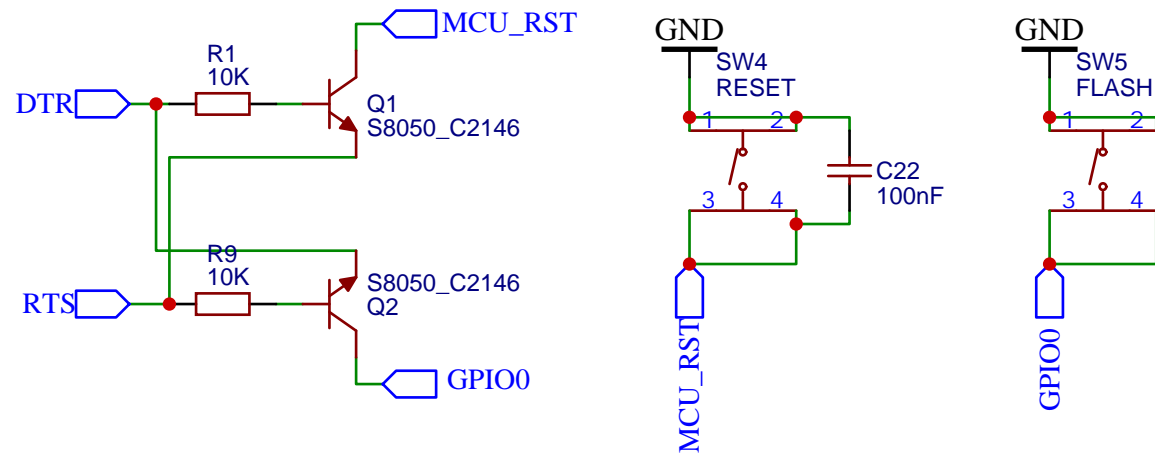

USB

USB-TO-SERIAL BRIDGE

POWER

OLED1  
ER-OLED 0.96-1W

JTAG

AUTO-RESET CIRCUIT

RELAY DRIVER

TITLE: HiFi ESP32		REV: C
Company: Sonocotta		Sheet: 2/2
Date: 2023-11-20		Drawn By: andriy@sonocotta.com