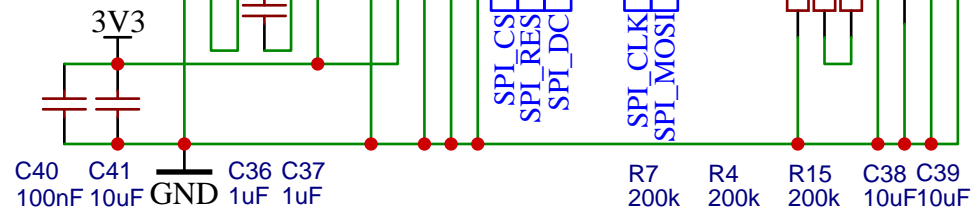

USB

USB-TO-SERIAL BRIDGE

POWER

OLED1  
ER-OLED 0.96-1W

JTAG

AUTO-RESET CIRCUIT

RELAY DRIVER

TITLE: HiFi ESP32		REV: C
Company: Sonocotta		Sheet: 2/2
Date: 2023-11-20		Drawn By: andriy@sonocotta.com