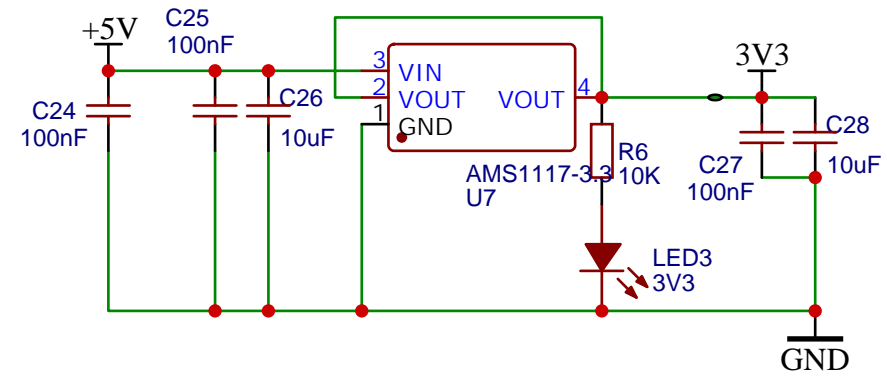

USB

USB-TO-SERIAL BRIDGE

POWER

OLED1  
ER-OLED 0.96-1W

JTAG

AUTO-RESET CIRCUIT

RELAY DRIVER

TITLE: HiFi ESP32		REV: C
Company: Sonocotta		Sheet: 2/2
Date: 2023-11-20		Drawn By: andriy@sonocotta.com