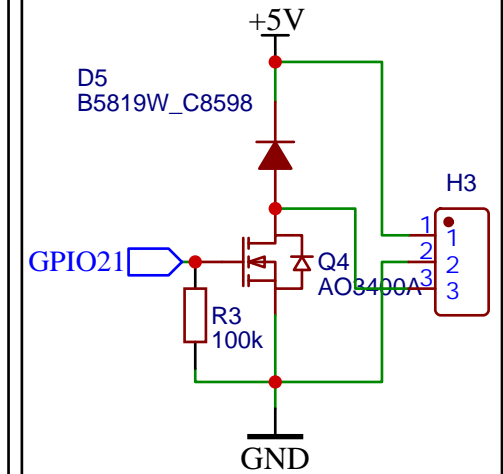

USB

USB-TO-SERIAL BRIDGE

POWER

OLED1
ER-OLED 0.96-1W

JTAG

AUTO-RESET CIRCUIT

RELAY DRIVER

TITLE: