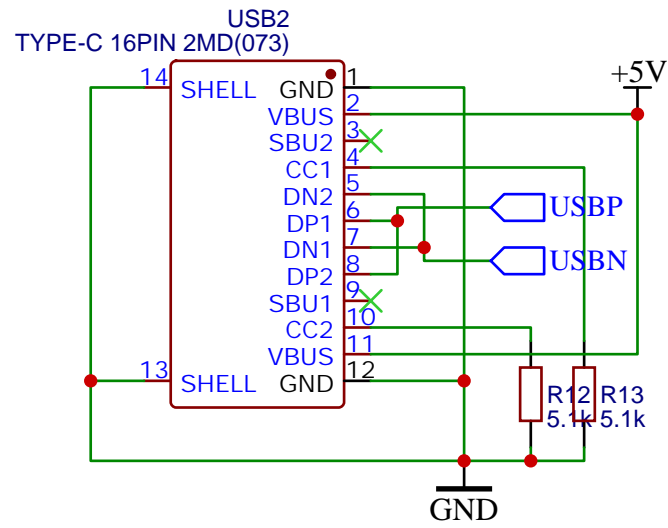

USB

USB-TO-SERIAL BRIDGE

POWER

OLED1
ER-OLED 0.96-1W

JTAG

AUTO-RESET CIRCUIT

RELAY DRIVER

TITLE:

Loud ESP32 Micro

REV: 1.0

Company: Sonocotta

Sheet: 1/1

Date: 2023-12-20 Drawn By: andriy@sonocotta.com