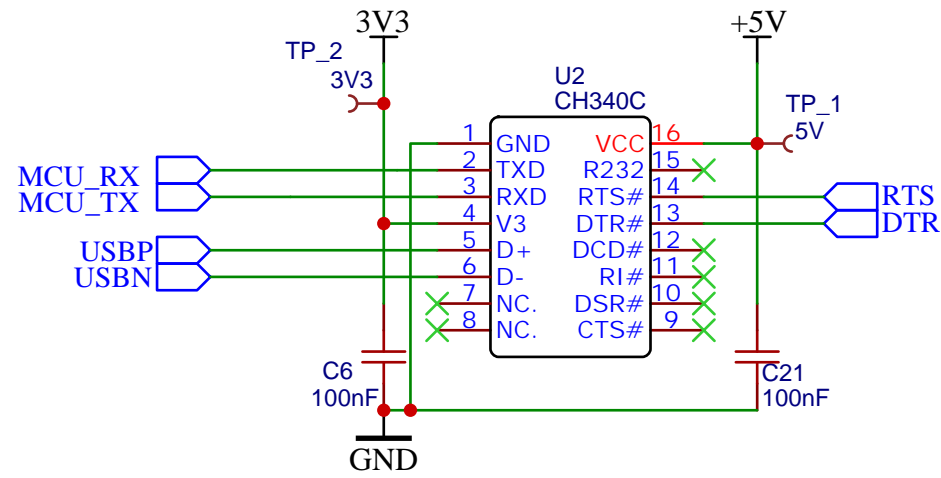

USB

USB-TO-SERIAL BRIDGE

POWER

OLED1
ER-OLED 0.96-1W

JTAG

AUTO-RESET CIRCUIT

RELAY DRIVER

TITLE: