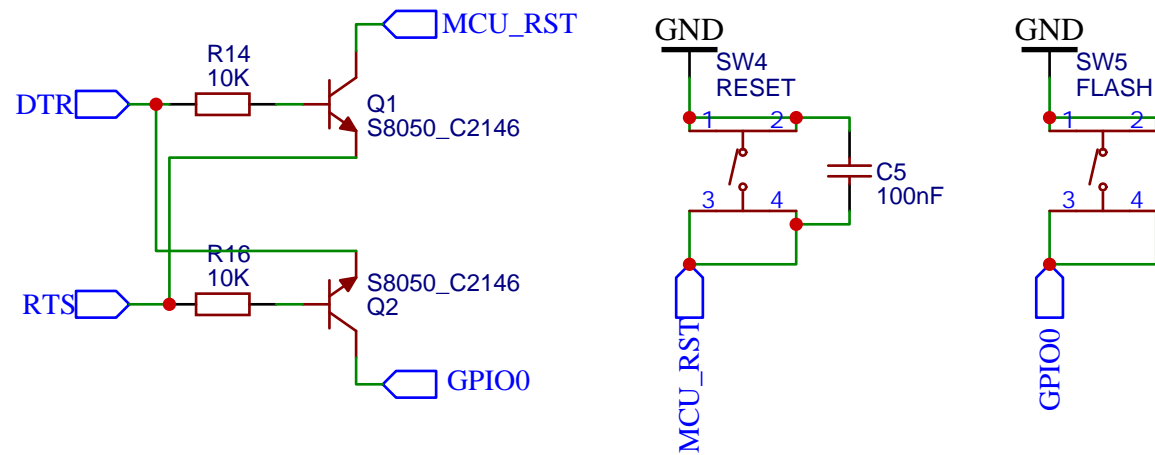

USB

USB-TO-SERIAL BRIDGE

POWER

OLED1
ER-OLED 0.96-1W

JTAG

AUTO-RESET CIRCUIT

RELAY DRIVER

TITLE:

Loud ESP32 Micro

REV: 1.0

Company: Sonocotta

Sheet: 1/1

Date: 2023-12-20 Drawn By: andriy@sonocotta.com