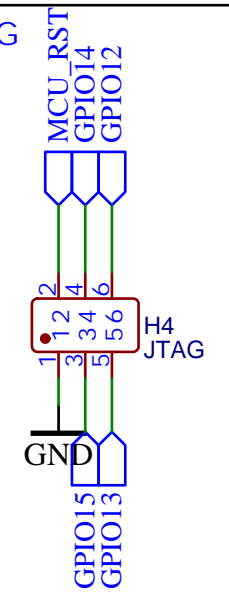

USB

USB-TO-SERIAL BRIDGE

POWER

OLED1
ER-OLED 0.96-1W

JTAG

AUTO-RESET CIRCUIT

RELAY DRIVER

TITLE:

Loud ESP32 Micro

REV: 1.0

Company: Sonocotta

Sheet: 1/1

Date: 2023-12-20 Drawn By: andriy@sonocotta.com