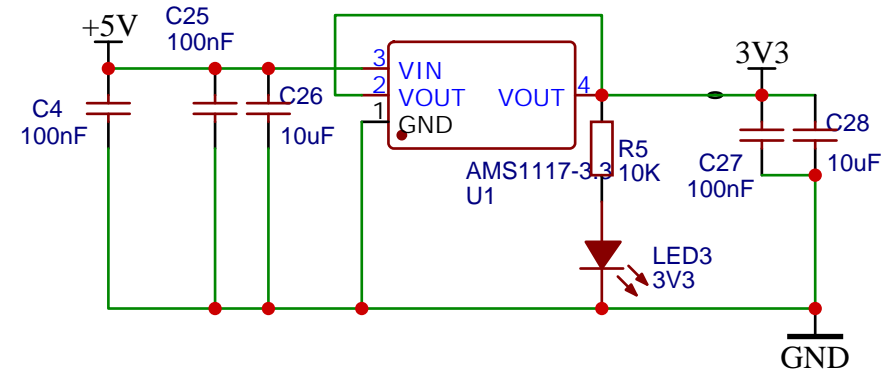

USB

USB-TO-SERIAL BRIDGE

POWER

OLED1
ER-OLED 0.96-1W

JTAG

AUTO-RESET CIRCUIT

RELAY DRIVER

TITLE: