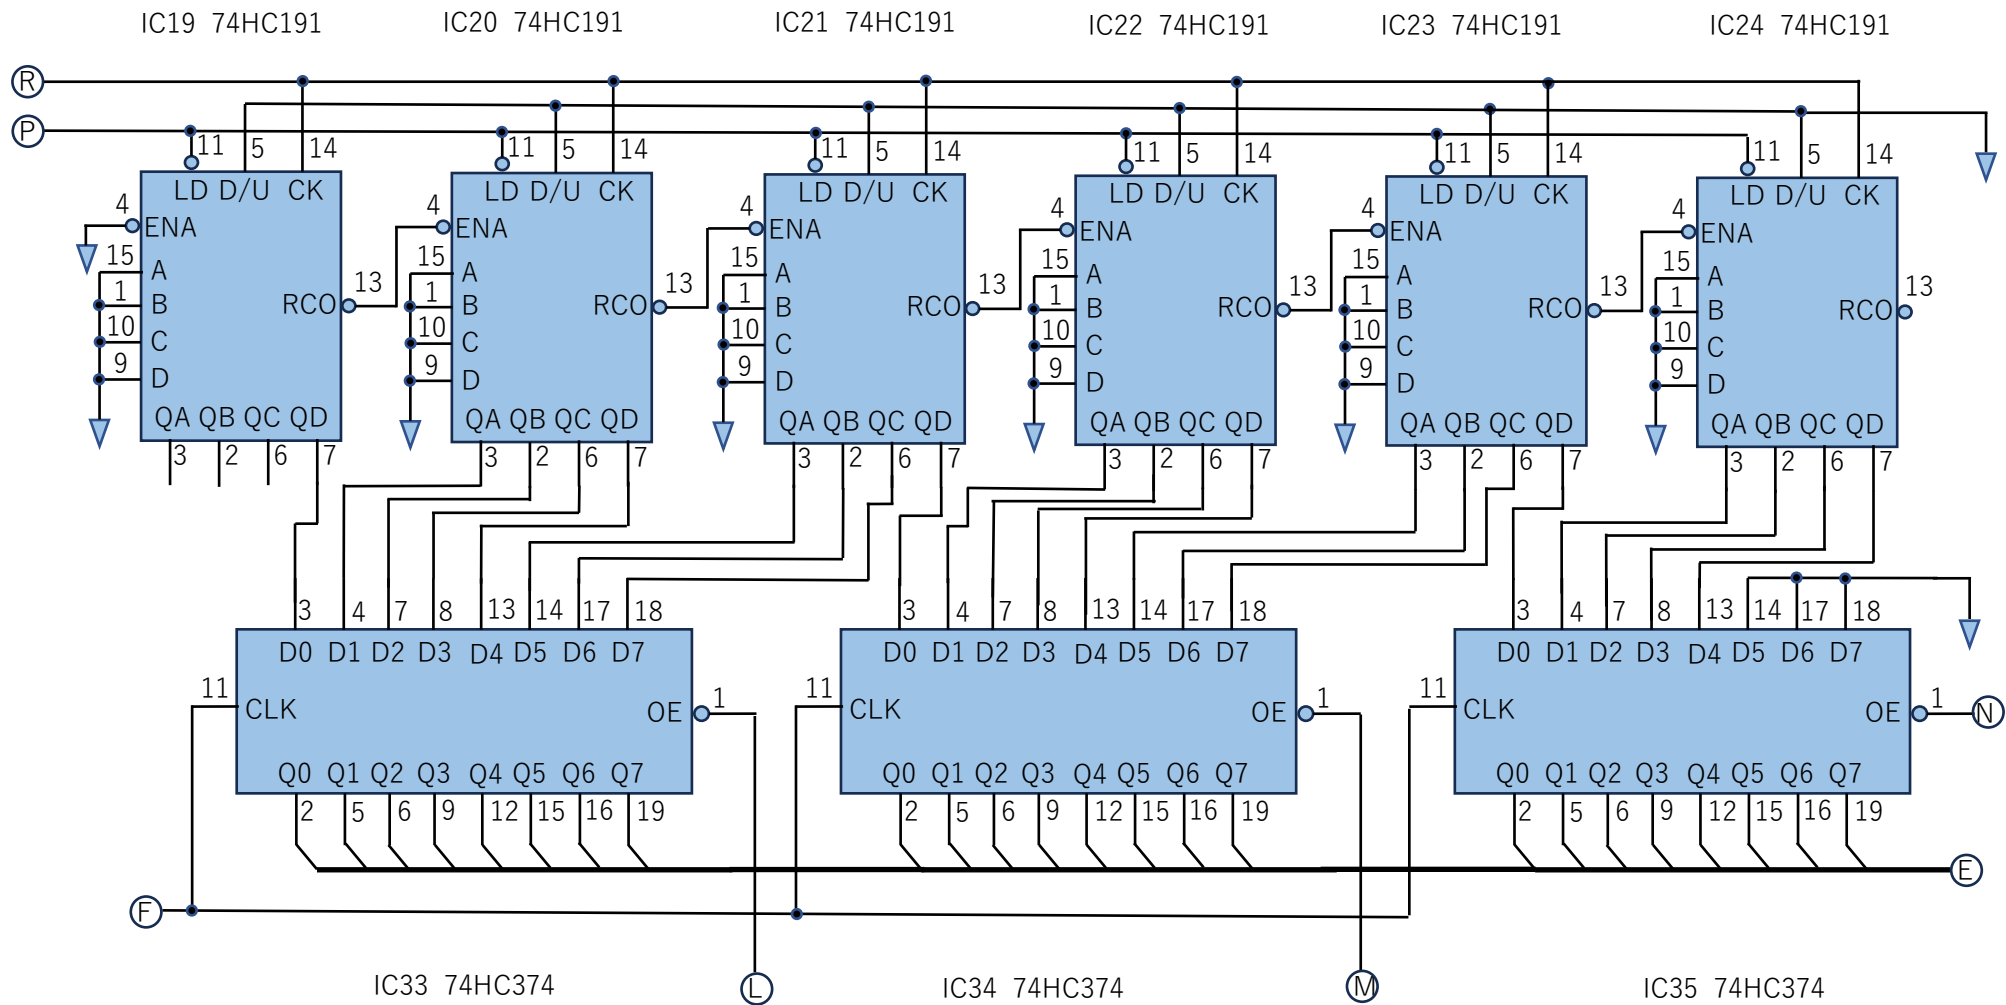

**PULSE FROM CONTROL UNIT** IC1 74HC14

CN1 16pins box header

PULSE IN

IC3 74HC191 IC4 74HC191

IC5 74HC191 IC6 74HC191

IC7 74HC191 IC8 74HC191

IC25 74HC374 IC26 74HC374

IC27 74HC374

**R.A. COUNTER**

IC36 74HC138

IC37 74HC138

**INTERFACE TO PERSEUS SERIES COMPUTER**

CN2 26pins box header 3M 7626-5002PL

PARALLEL INTERFACE

**MCT-6 COUNTING UNIT 1/4**

DRG. 2023. 12. 23  
MOD1. 2024. 01. 31

# SIDEREAL TIME COUNTER

MCT-6 COUNTING UNIT 4/4

DRG. 2023. 12. 23

Mitsuru Yamada