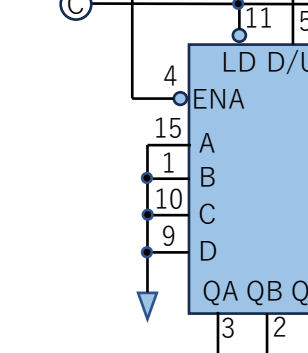

**PULSE FROM CONTROL UNIT** IC1 74HC14

CN1 16pins box header

PULSE IN

IC3 74HC191 IC4 74HC191

IC5 74HC191 IC6 74HC191

IC7 74HC191 IC8 74HC191

IC25 74HC374 IC26 74HC374

IC27 74HC374

**R.A. COUNTER**

IC36 74HC138

IC37 74HC138

**INTERFACE TO PERSEUS SERIES COMPUTER**

CN2 26pins box header 3M 7626-5002PL

PARALLEL INTERFACE

**MCT-6 COUNTING UNIT 1/4**

DRG. 2023. 12. 23  
MOD1. 2024. 01. 31

# SIDEREAL TIME COUNTER

MCT-6 COUNTING UNIT 4/4

DRG. 2023. 12. 23

Mitsuru Yamada