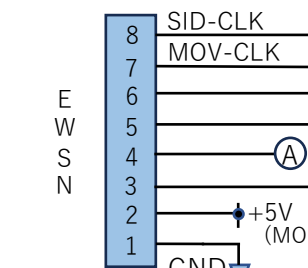

**PULSE FROM CONTROL UNIT** IC1 74HC14

CN1 16pins box header

PULSE IN

IC3 74HC191 IC4 74HC191

IC5 74HC191 IC6 74HC191

IC7 74HC191 IC8 74HC191

IC25 74HC374 IC26 74HC374

IC27 74HC374

**R.A. COUNTER**

IC36 74HC138

IC37 74HC138

**INTERFACE TO PERSEUS SERIES COMPUTER**

CN2 26pins box header 3M 7626-5002PL

PARALLEL INTERFACE

**MCT-6 COUNTING UNIT 1/4**

DRG. 2023. 12. 23  
MOD1. 2024. 01. 31