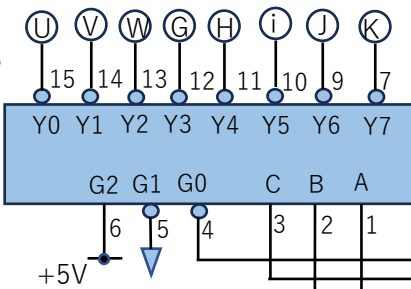

**PULSE FROM CONTROL UNIT** IC1 74HC14

CN1 16pins box header

PULSE IN

IC3 74HC191 IC4 74HC191

IC5 74HC191 IC6 74HC191

IC7 74HC191 IC8 74HC191

IC25 74HC374 IC26 74HC374

IC27 74HC374

**R.A. COUNTER**

IC36 74HC138

IC37 74HC138

**INTERFACE TO PERSEUS SERIES COMPUTER**

CN2 26pins box header 3M 7626-5002PL

PARALLEL INTERFACE

**MCT-6 COUNTING UNIT 1/4**

DRG. 2023. 12. 23  
MOD1. 2024. 01. 31