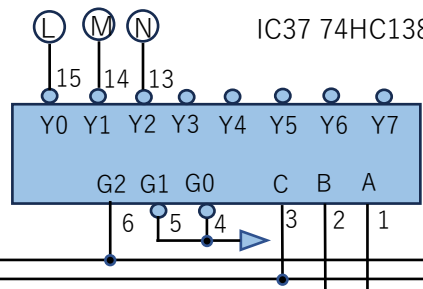

**PULSE FROM CONTROL UNIT** IC1 74HC14

CN1 16pins box header

PULSE IN

IC3 74HC191 IC4 74HC191

IC5 74HC191 IC6 74HC191

IC7 74HC191 IC8 74HC191

IC25 74HC374 IC26 74HC374

IC27 74HC374

**R.A. COUNTER**

IC36 74HC138

IC37 74HC138

**INTERFACE TO PERSEUS SERIES COMPUTER**

CN2 26pins box header 3M 7626-5002PL

PARALLEL INTERFACE

**MCT-6 COUNTING UNIT 1/4**

DRG. 2023. 12. 23  
MOD1. 2024. 01. 31

# SIDEREAL TIME COUNTER

MCT-6 COUNTING UNIT 4/4

DRG. 2023. 12. 23

Mitsuru Yamada