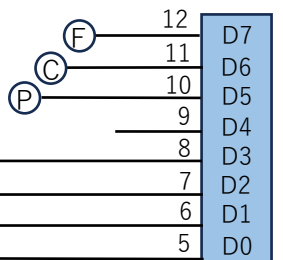

**PULSE FROM CONTROL UNIT** IC1 74HC14

CN1 16pins box header

PULSE IN

IC3 74HC191 IC4 74HC191

IC5 74HC191 IC6 74HC191

IC7 74HC191 IC8 74HC191

IC25 74HC374 IC26 74HC374

IC27 74HC374

**R.A. COUNTER**

IC36 74HC138

IC37 74HC138

**INTERFACE TO PERSEUS SERIES COMPUTER**

CN2 26pins box header 3M 7626-5002PL

PARALLEL INTERFACE

**MCT-6 COUNTING UNIT 1/4**

DRG. 2023. 12. 23  
MOD1. 2024. 01. 31