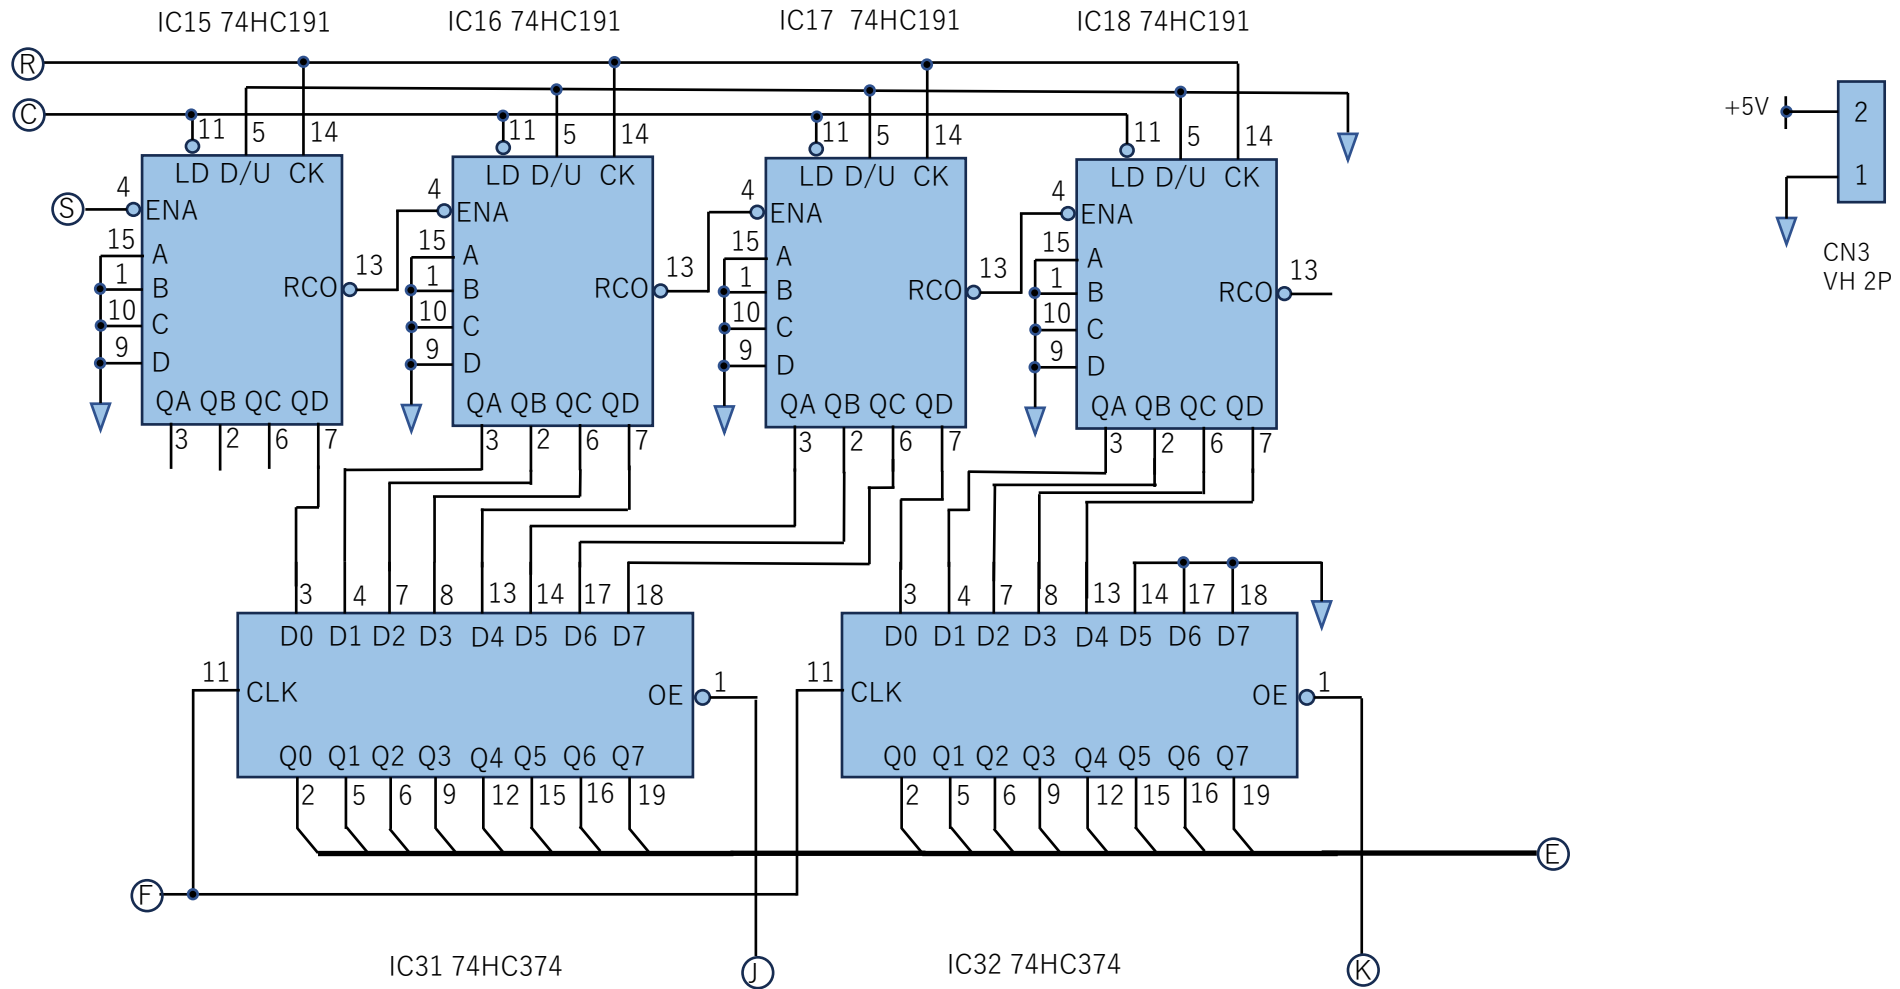

**PULSE FROM CONTROL UNIT** IC1 74HC14

CN1 16pins box header

PULSE IN

IC3 74HC191 IC4 74HC191

IC5 74HC191 IC6 74HC191

IC7 74HC191 IC8 74HC191

IC25 74HC374 IC26 74HC374

IC27 74HC374

**R.A. COUNTER**

IC36 74HC138

IC37 74HC138

**INTERFACE TO PERSEUS SERIES COMPUTER**

CN2 26pins box header 3M 7626-5002PL

PARALLEL INTERFACE

**MCT-6 COUNTING UNIT 1/4**

DRG. 2023. 12. 23  
MOD1. 2024. 01. 31

# SIDEREAL TIME COUNTER

MCT-6 COUNTING UNIT 4/4

DRG. 2023. 12. 23

Mitsuru Yamada