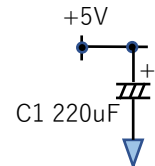

**PULSE FROM CONTROL UNIT** IC1 74HC14

CN1 16pins box header

PULSE IN

IC3 74HC191 IC4 74HC191

IC5 74HC191 IC6 74HC191

IC7 74HC191 IC8 74HC191

IC25 74HC374 IC26 74HC374

IC27 74HC374

**R.A. COUNTER**

IC36 74HC138

IC37 74HC138

**INTERFACE TO PERSEUS SERIES COMPUTER**

CN2 26pins box header 3M 7626-5002PL

PARALLEL INTERFACE

**MCT-6 COUNTING UNIT 1/4**

DRG. 2023. 12. 23  
MOD1. 2024. 01. 31