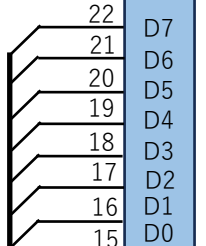

**PULSE FROM CONTROL UNIT** IC1 74HC14

CN1 16pins box header

PULSE IN

IC3 74HC191 IC4 74HC191

IC5 74HC191 IC6 74HC191

IC7 74HC191 IC8 74HC191

IC25 74HC374 IC26 74HC374

IC27 74HC374

**R.A. COUNTER**

IC36 74HC138

IC37 74HC138

**INTERFACE TO PERSEUS SERIES COMPUTER**

CN2 26pins box header 3M 7626-5002PL

PARALLEL INTERFACE

**MCT-6 COUNTING UNIT 1/4**

DRG. 2023. 12. 23  
MOD1. 2024. 01. 31