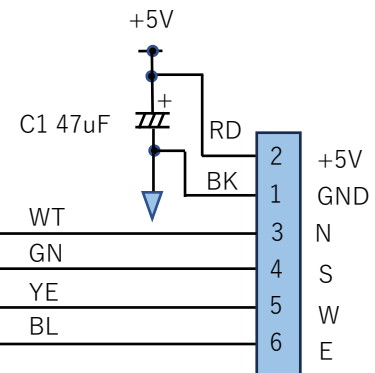

HAND CONTROLLER PUSHBUTTON SWITCHES

EB-2011G
AT-443-Y

N

EB-2011G
AT-443-Y

S

EB-2011G
AT-443-R

W

EB-2011G
AT-443-R

E

CN1
RM12BPE-7S

MCT-6 HAND CONT

DRG. 2023. 12. 23

Mitsuru Yamada