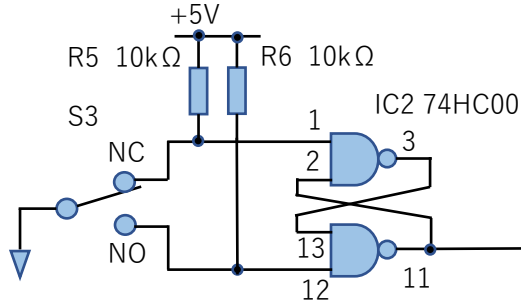

HAND CONTROLLER PUSHBUTTON SWITCHES

EB-2011G
AT-443-Y

N

EB-2011G
AT-443-Y

S

EB-2011G
AT-443-R

W

EB-2011G
AT-443-R

E

CN1
RM12BPE-7S

MCT-6 HAND CONT

DRG. 2023. 12. 23

Mitsuru Yamada