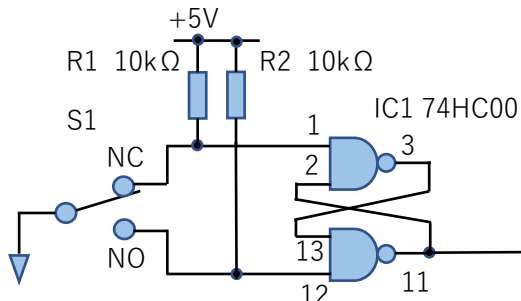

HAND CONTROLLER PUSHBUTTON SWITCHES

EB-2011G
AT-443-Y

N

EB-2011G
AT-443-Y

S

EB-2011G
AT-443-R

W

EB-2011G
AT-443-R

E

CN1
RM12BPE-7S

MCT-6 HAND CONT

DRG. 2023. 12. 23

Mitsuru Yamada