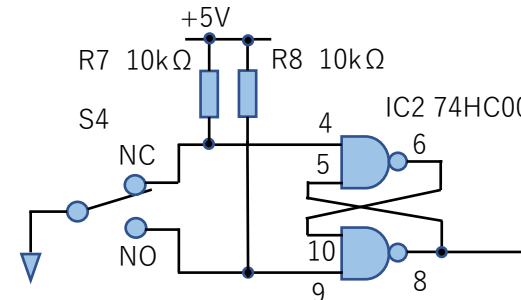

HAND CONTROLLER PUSHBUTTON SWITCHES

EB-2011G
AT-443-Y

N

EB-2011G
AT-443-Y

S

EB-2011G
AT-443-R

W

EB-2011G
AT-443-R

E

CN1
RM12BPE-7S

MCT-6 HAND CONT

DRG. 2023. 12. 23

Mitsuru Yamada