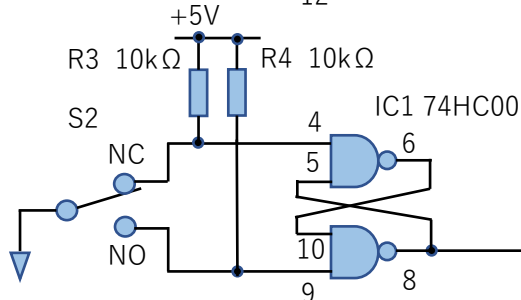

HAND CONTROLLER PUSHBUTTON SWITCHES

EB-2011G
AT-443-Y

N

EB-2011G
AT-443-Y

S

EB-2011G
AT-443-R

W

EB-2011G
AT-443-R

E

CN1
RM12BPE-7S

MCT-6 HAND CONT

DRG. 2023. 12. 23

Mitsuru Yamada