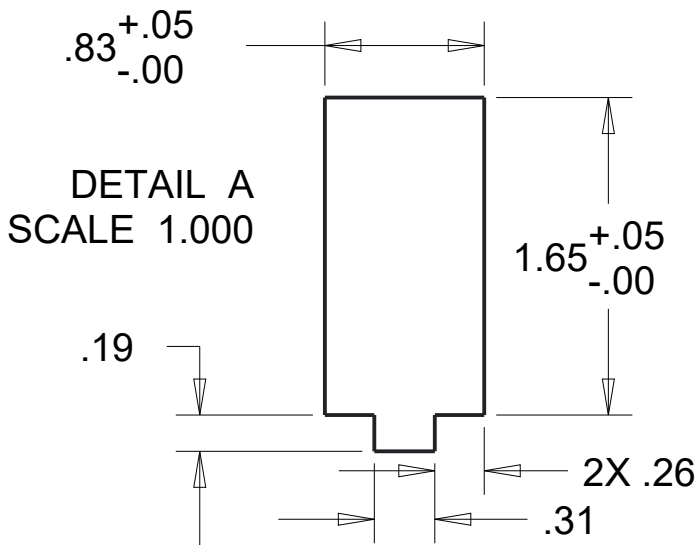

MODEL NAME
WOODEN_HOUSING

TITLE
HACKER HOUSE

1 MATERIAL: 1/4" (0.216" ACTUAL) MDF BOARD

2 APPLY WOOD GLUE

3 SUGGESTED DIMENSION. ADJUST AS NECESSARY TO FIT YOUR DOORLOCK

DETAIL A
SCALE 1.000

SEE DETAIL A

		DRAWN BY	DAVIS	DATE	JAN 2017
		CHECKED BY		DATE	
		APPROVED BY		DATE	
<small>THIS DOCUMENT IS SUPPLIED IN CONFIDENCE. NO REPRODUCTION OF THIS DOCUMENT IN PART OR IN WHOLE OR THEREON OF THE ITEMS SHOWN MAY BE MADE WITHOUT THE COPYRIGHT OWNERS WRITTEN PERMISSION</small>		SCALE	0.500	SHEET	1 OF 1
<small>UNLESS OTHERWISE SPECIFIED ALL DIMENSIONS ARE IN INCHES. TOLERANCES ARE: X.X +/- 0.1 X.XXX +/- 0.01 X.XXX +/- 0.001 ANG +/- .1</small>					
DO NOT SCALE		TITLE		WOODEN HOUSING	
PROJECT			MODEL NAME	ISSUE	
CONNECTED LOCK			WOODEN_HOUSING		