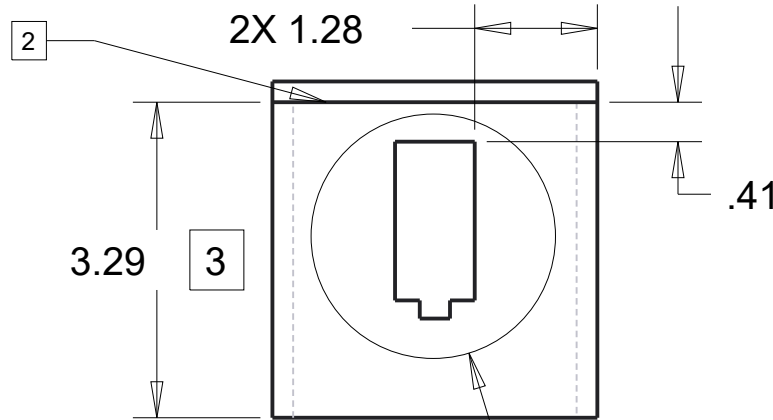

MODEL NAME
WOODEN_HOUSING

TITLE
HACKER HOUSE

1 MATERIAL: 1/4" (0.216" ACTUAL) MDF BOARD

2 APPLY WOOD GLUE

3 SUGGESTED DIMENSION. ADJUST AS NECESSARY TO FIT YOUR DOORLOCK

DETAIL A
SCALE 1.000

SEE DETAIL A

		DRAWN BY	DAVIS	DATE	JAN 2017
		CHECKED BY		DATE	
		APPROVED BY		DATE	
<small>THIS DOCUMENT IS SUPPLIED IN CONFIDENCE. NO REPRODUCTION OF THIS DOCUMENT IN PART OR IN WHOLE OR THEREON OF THE ITEMS SHOWN MAY BE MADE WITHOUT THE COPYRIGHT OWNERS WRITTEN PERMISSION</small>		SCALE	0.500	SHEET	1 OF 1
<small>UNLESS OTHERWISE SPECIFIED ALL DIMENSIONS ARE IN INCHES. TOLERANCES ARE: X.X +/- 0.1 X.XXX +/- 0.01 X.XXX +/- 0.001 ANG +/- .1</small>					
DO NOT SCALE		TITLE		WOODEN HOUSING	
PROJECT			MODEL NAME	ISSUE	
CONNECTED LOCK			WOODEN_HOUSING		