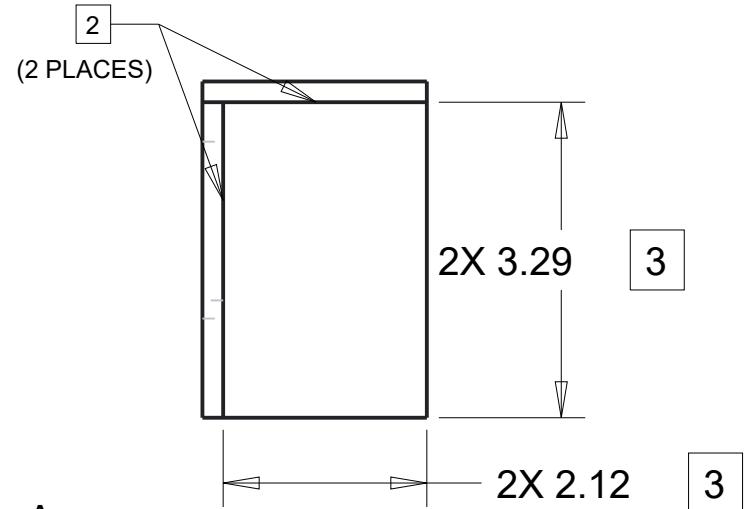

MODEL NAME
WOODEN_HOUSING

TITLE
HACKER HOUSE

1 MATERIAL: 1/4" (0.216" ACTUAL) MDF BOARD

2 APPLY WOOD GLUE

3 SUGGESTED DIMENSION. ADJUST AS NECESSARY TO FIT YOUR DOORLOCK

DETAIL A
SCALE 1.000

SEE DETAIL A

		DRAWN BY	DAVIS	DATE	JAN 2017
		CHECKED BY		DATE	
		APPROVED BY		DATE	
<small>THIS DOCUMENT IS SUPPLIED IN CONFIDENCE. NO REPRODUCTION OF THIS DOCUMENT IN PART OR IN WHOLE OR THEREON OF THE ITEMS SHOWN MAY BE MADE WITHOUT THE COPYRIGHT OWNERS WRITTEN PERMISSION</small>		SCALE	0.500	SHEET	1 OF 1
<small>UNLESS OTHERWISE SPECIFIED ALL DIMENSIONS ARE IN INCHES. TOLERANCES ARE: X.X +/- 0.1 X.XXX +/- 0.01 X.XXX +/- 0.001 ANG +/- .1</small>					
DO NOT SCALE		TITLE		WOODEN HOUSING	
PROJECT			MODEL NAME	ISSUE	
CONNECTED LOCK			WOODEN_HOUSING		