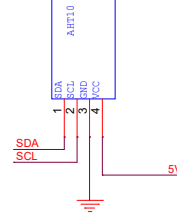

IP5303 BOOST MODULE

J26
OLED

J153

CON4

Title		
BIKE TEMP METER		
Size	Document Number	Rev
A3	<Doc>	01
Date:	Saturday, January 06, 2024	Sheet 1 of 1