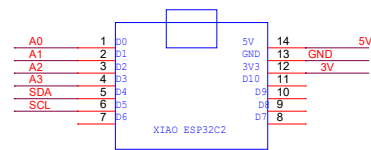

IP5303 BOOST MODULE

J26
OLED

J153

CON4

Title		
BIKE TEMP METER		
Size	Document Number	Rev
A3	<Doc>	01
Date:	Saturday, January 06, 2024	Sheet 1 of 1