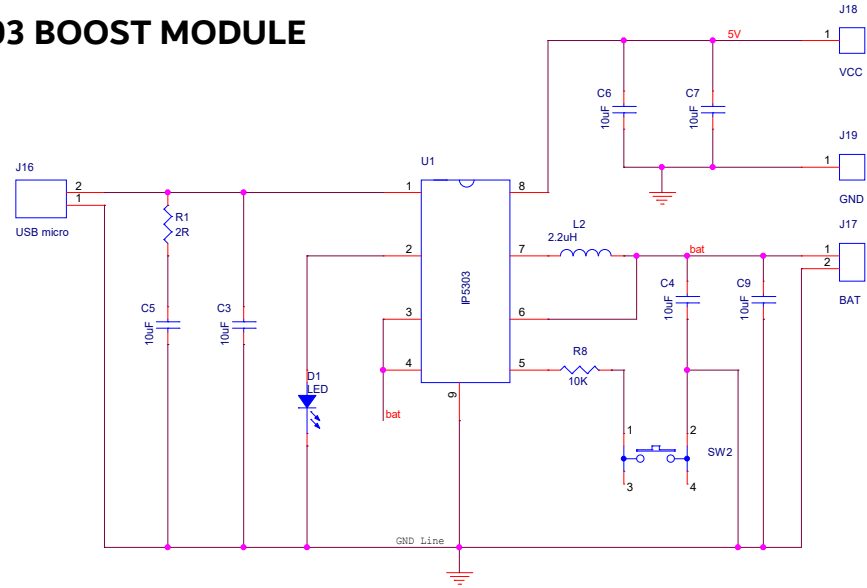

IP5303 BOOST MODULE

J26
OLED

J153

CON4

Title		
BIKE TEMP METER		
Size	Document Number	Rev
A3	<Doc>	01
Date:	Saturday, January 06, 2024	Sheet 1 of 1