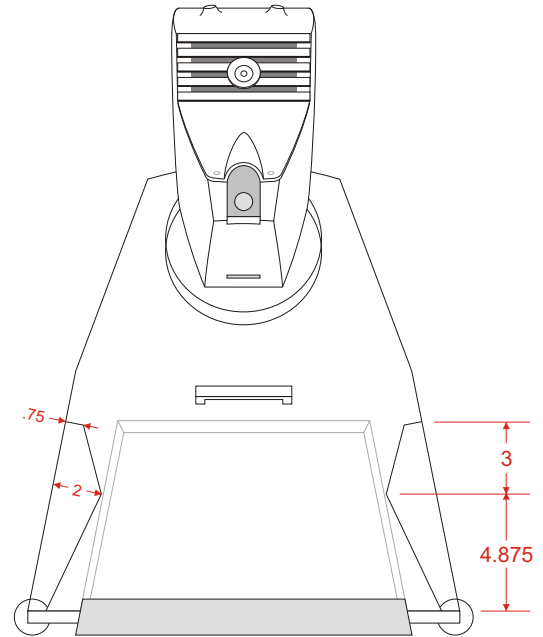

K-9™ is the intellectual property of the BBC, but these unofficial plans are provided to assist fans in creating models of their favorite robotic dog and not intended to violate trademark. Print and share these plans, but do no offer them for sale. Selling them is a trademark violation and will cause me to remove these plans voluntarily. The BBC will not need to ask!