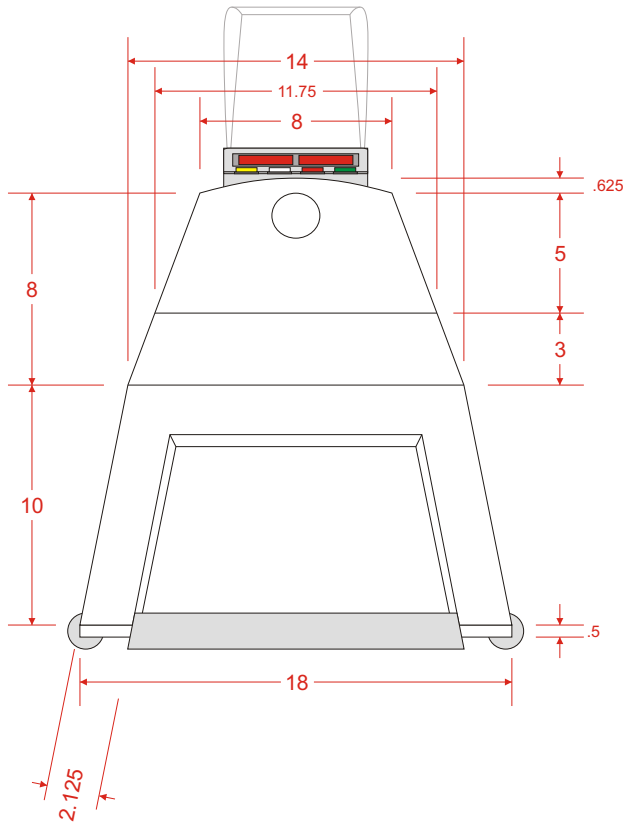

K-9™ is the intellectual property of the BBC, but these unofficial plans are provided to assist fans in creating models of their favorite robotic dog and not intended to violate trademark. Print and share these plans, but do no offer them for sale. Selling them is a trademark violation and will cause me to remove these plans voluntarily. The BBC will not need to ask!