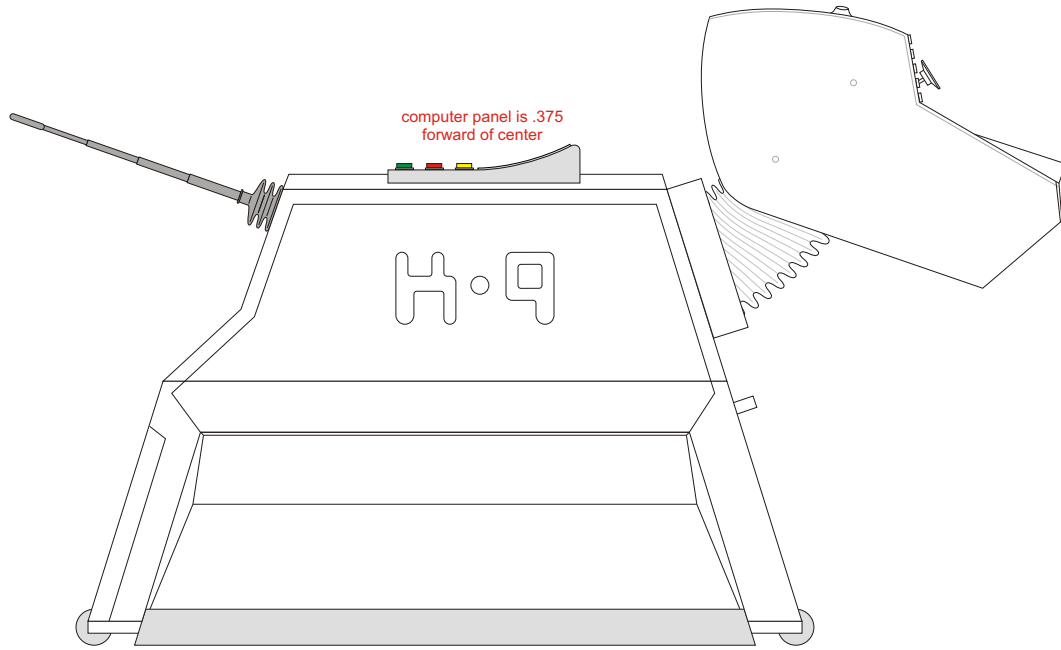

K-9™ is the intellectual property of the BBC, but these unofficial plans are provided to assist fans in creating models of their favorite robotic dog and not intended to violate trademark. Print and share these plans, but do no offer them for sale. Selling them is a trademark violation and will cause me to remove these plans voluntarily. The BBC will not need to ask!