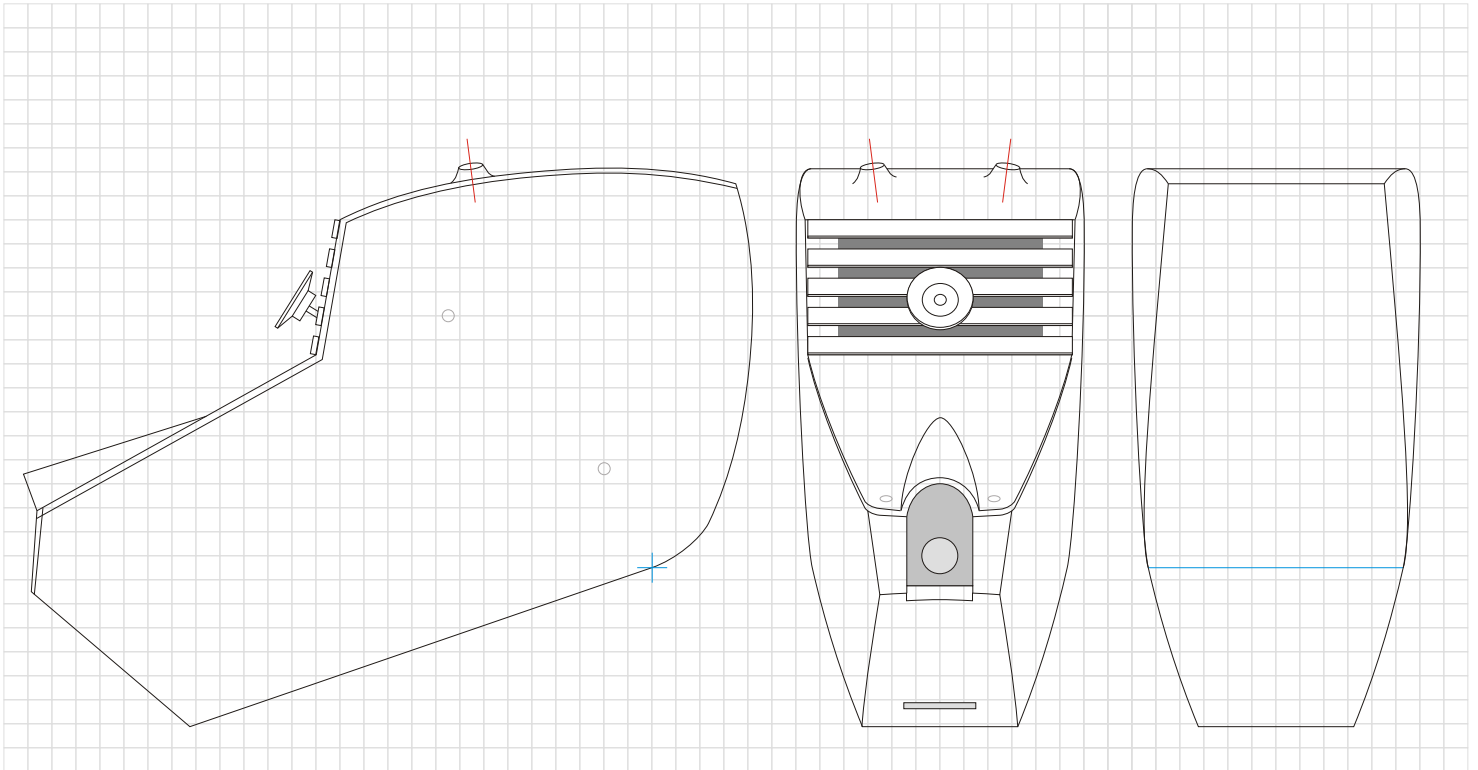

K-9™ is the intellectual property of the BBC, but these unofficial plans are provided to assist fans in creating models of their favorite robotic dog and not intended to violate trademark. Print and share these plans, but do not offer them for sale. Selling them is a trademark violation and will cause me to remove these plans voluntarily. The BBC will not need to ask!

Grid squares = 1/2 inch

Print the side of head template at 200 percent.