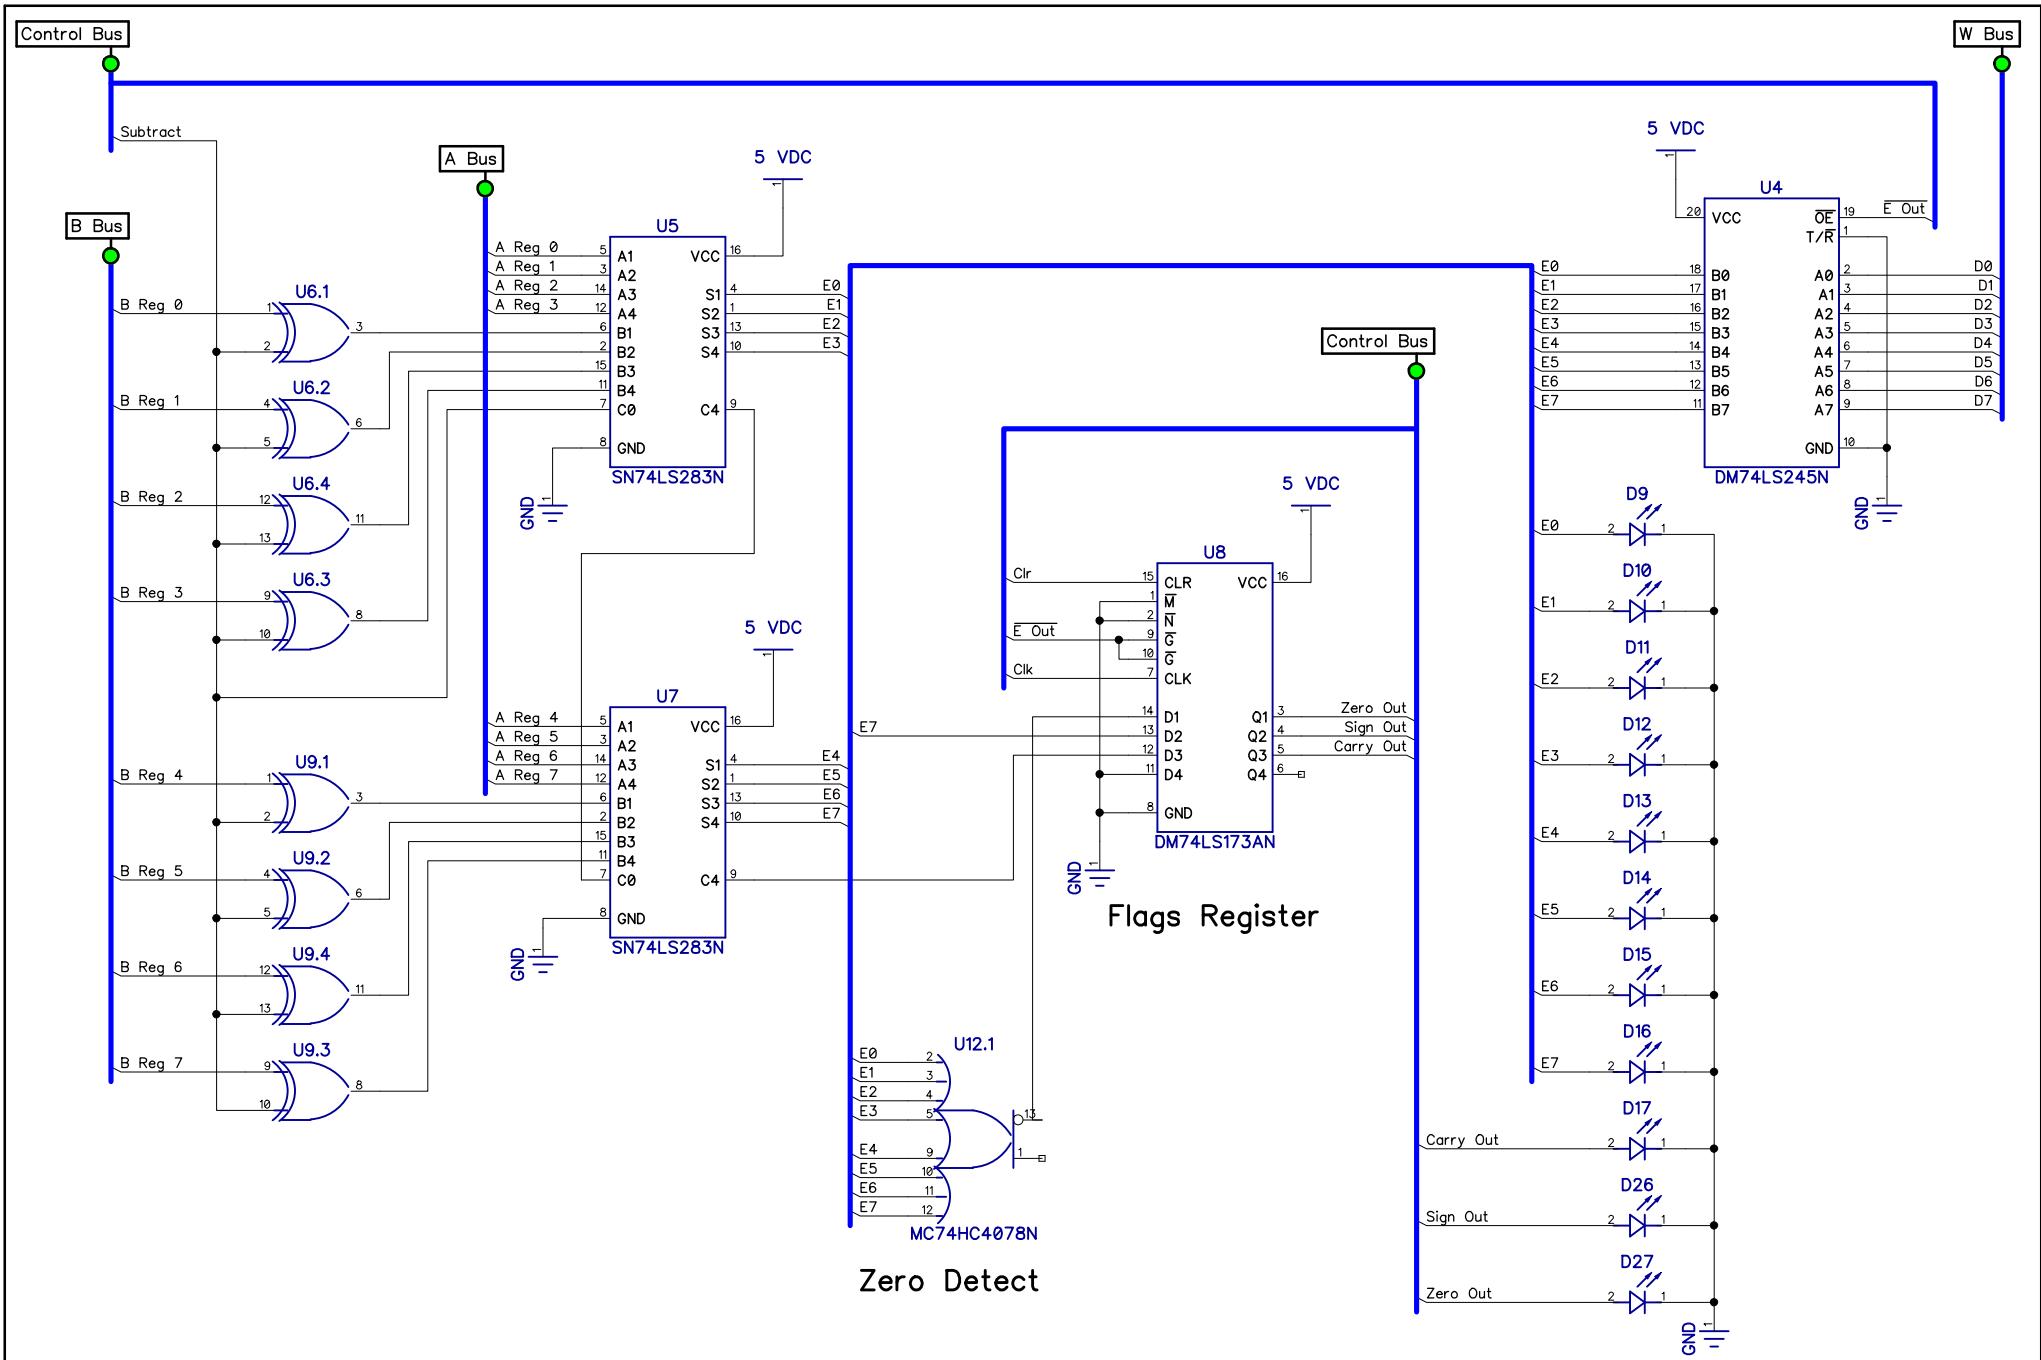

SAP 1 Computer Block Diagram		
Size A	Number Copyright 2017 Windhaven Consulting	Rev 1.0
Date: 06/11/2017	Thomas Tibbetts	
Filename: SAP 1 Rev 1.dch		

A Register		
Size	Number	Rev
A	Copyright 2017 Windhaven Consulting	1.0
Date: 06/11/2017	Thomas Tibbetts	
Filename: SAP 1 Rev 1.dch	Sheet	