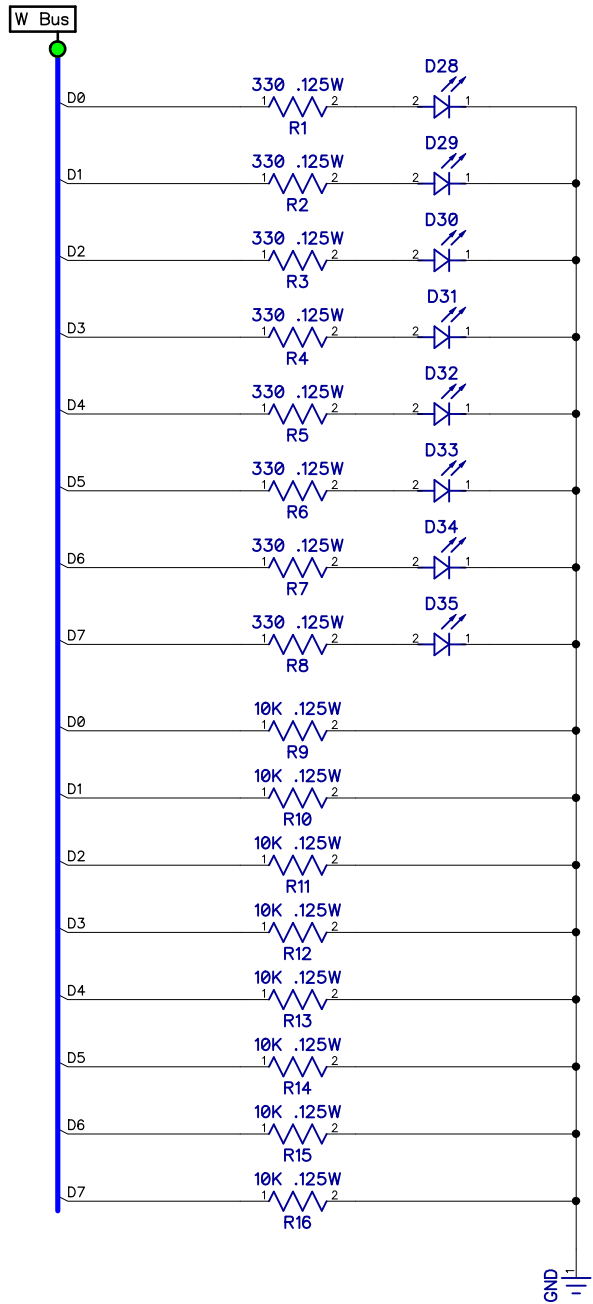

W Bus Termination		
Size	Number	Rev
A	Copyright 2017 Windhaven Consulting	1.0
Date: 06/11/2017	Thomas Tibbetts	
Filename: SAP 1 Rev 1.dch	Sheet