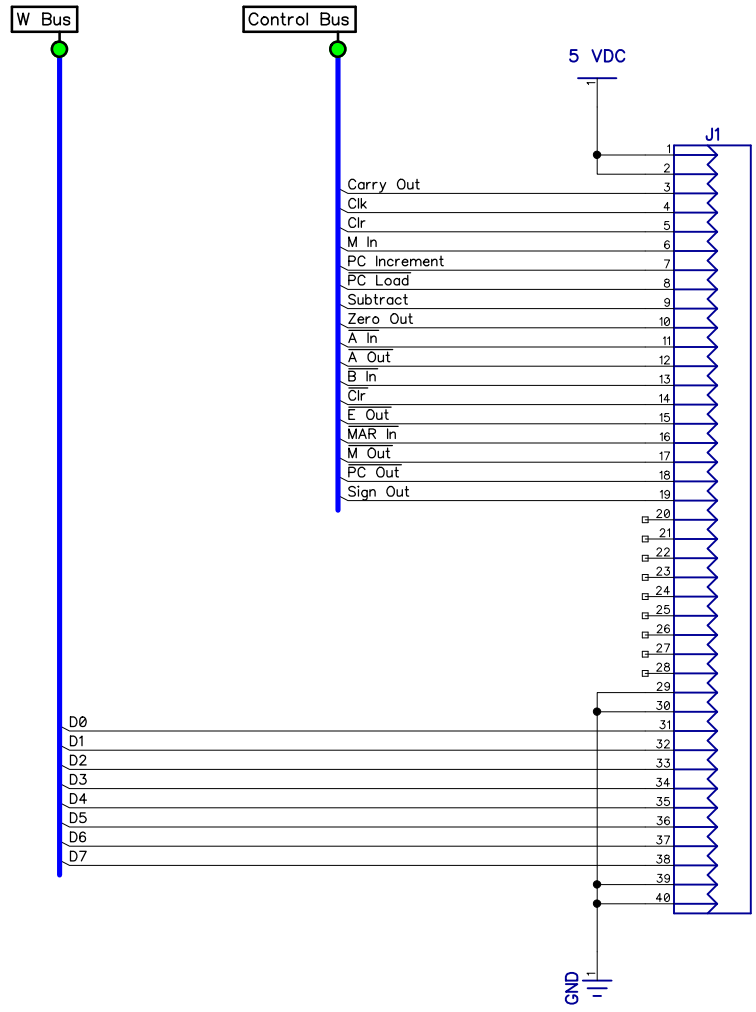

SAP 1 Computer Block Diagram		
Size A	Number Copyright 2017 Windhaven Consulting	Rev 1.0
Date: 06/11/2017	Thomas Tibbetts	
Filename: SAP 1 Rev 1.dch		

A Register		
Size	Number	Rev
A	Copyright 2017 Windhaven Consulting	1.0
Date: 06/11/2017	Thomas Tibbetts	
Filename: SAP 1 Rev 1.dch	Sheet	

ALU		
Size	Number	Rev
A	Copyright 2017 Windhaven Consulting	1.0
Date: 06/11/2017	Thomas Tibbetts	
Filename: SAP 1 Rev 1.dch	Sheet	

B Register		
Size	Number	Rev
A	Copyright 2017 Windhaven Consulting	1.0
Date: 06/11/2017	Thomas Tibbetts	
Filename: SAP 1 Rev 1.dch	Sheet	

Power and External Interface		
Size	Number	Rev
A	Copyright 2017 Windhaven Consulting	
Date: 06/11/2017	Thomas Tibbetts	
Filename: SAP 1 Rev 1.dch	Sheet	

W Bus Termination		
Size	Number	Rev
A	Copyright 2017 Windhaven Consulting	1.0
Date: 06/11/2017	Thomas Tibbetts	
Filename: SAP 1 Rev 1.dch	Sheet	