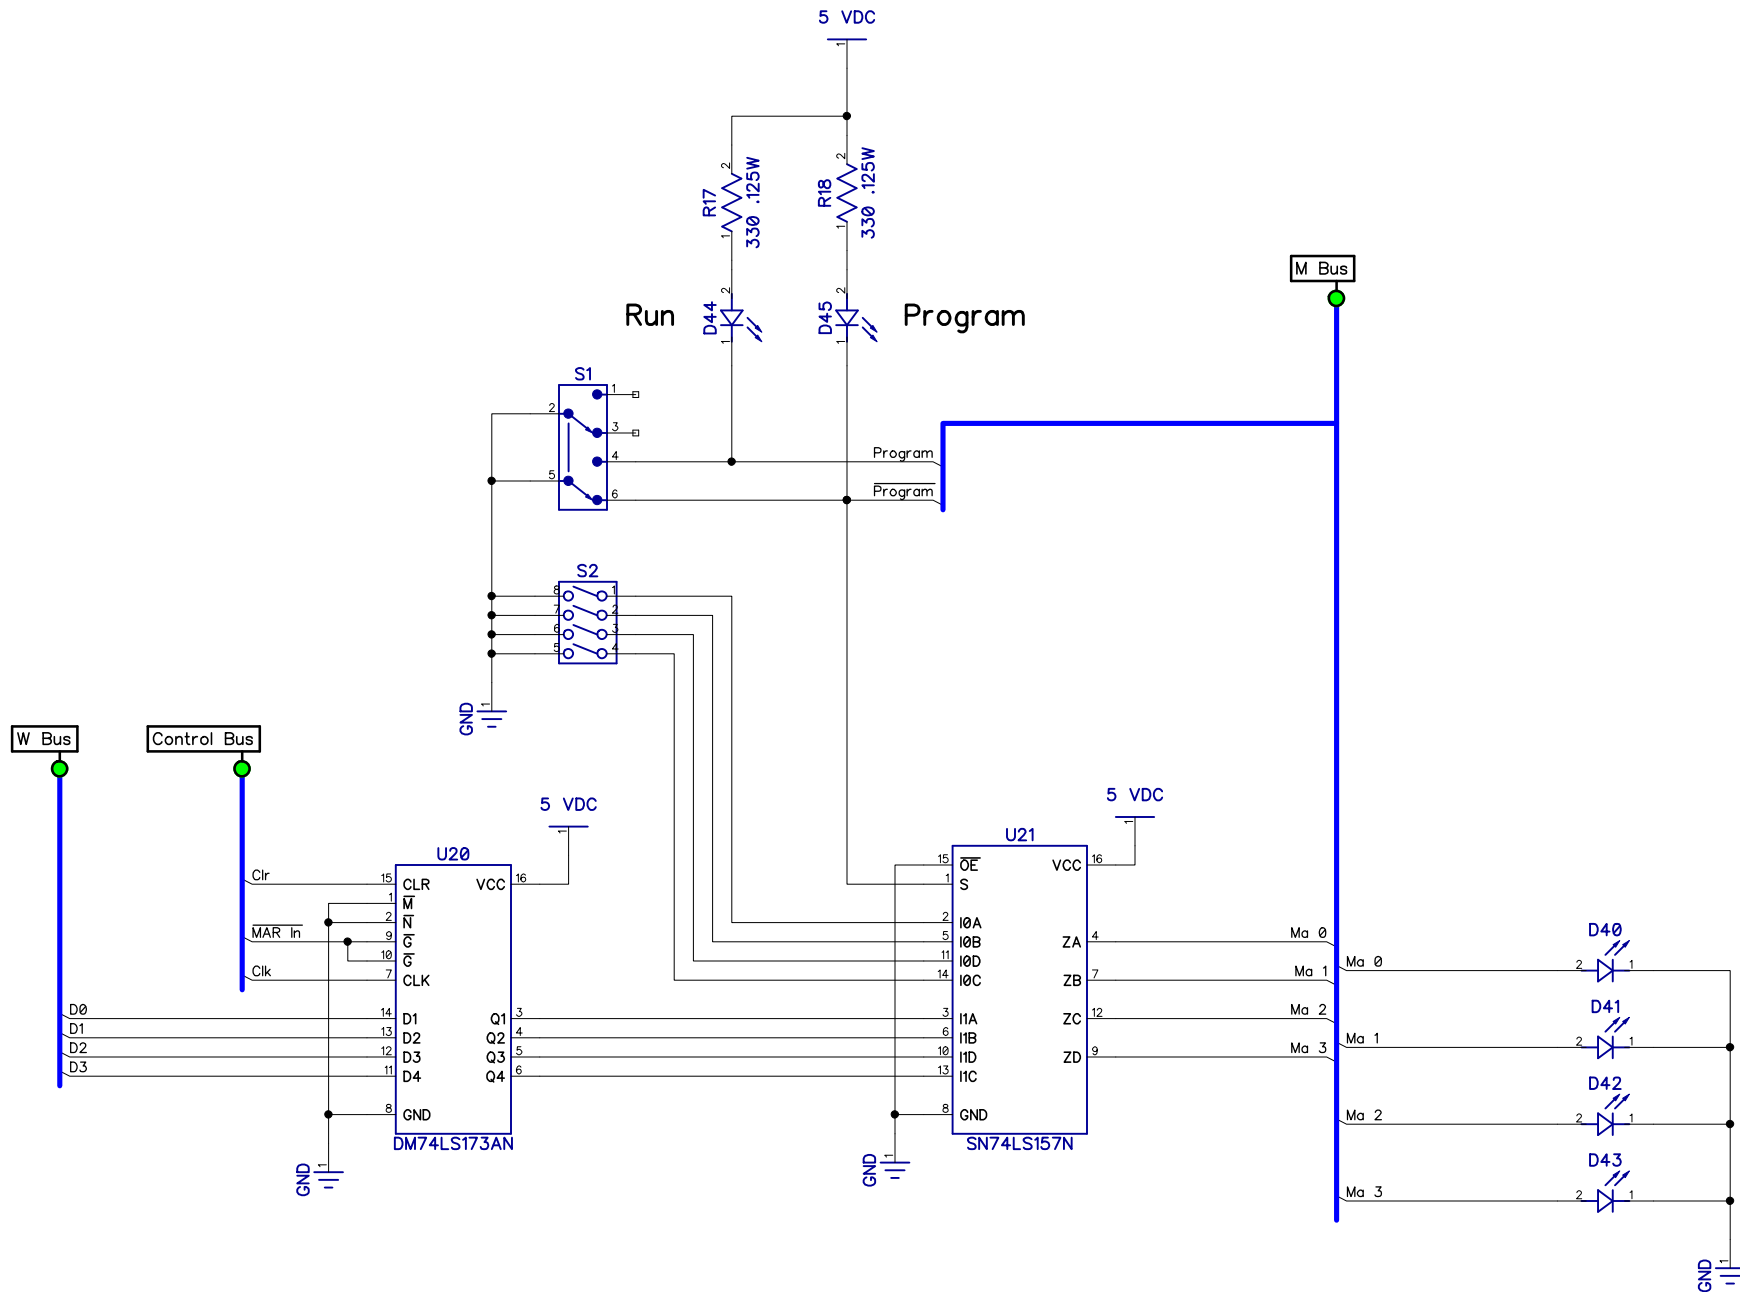

Memory Address Register		
Size	Number	Rev
A	Copyright 2017 Windhaven Consulting	1.0
Date: 06/11/2017	Thomas Tibbetts	
Filename: SAP 1 Rev 1.dch	Sheet