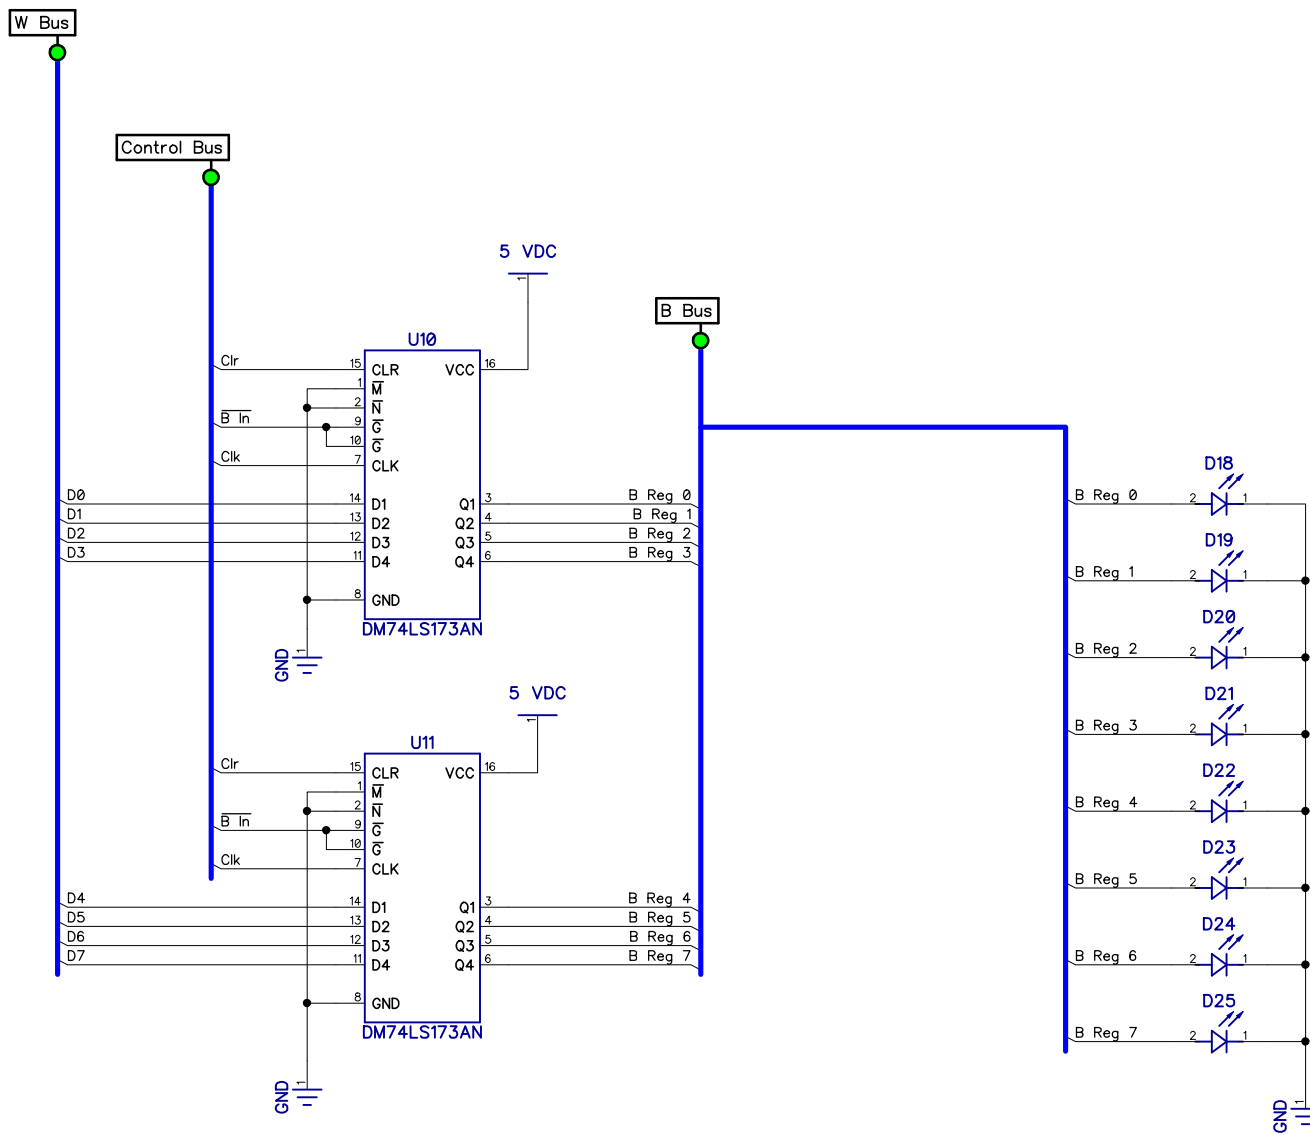

B Register		
Size	Number	Rev
A	Copyright 2017 Windhaven Consulting	1.0
Date: 06/11/2017	Thomas Tibbetts	
Filename: SAP 1 Rev 1.dch	Sheet