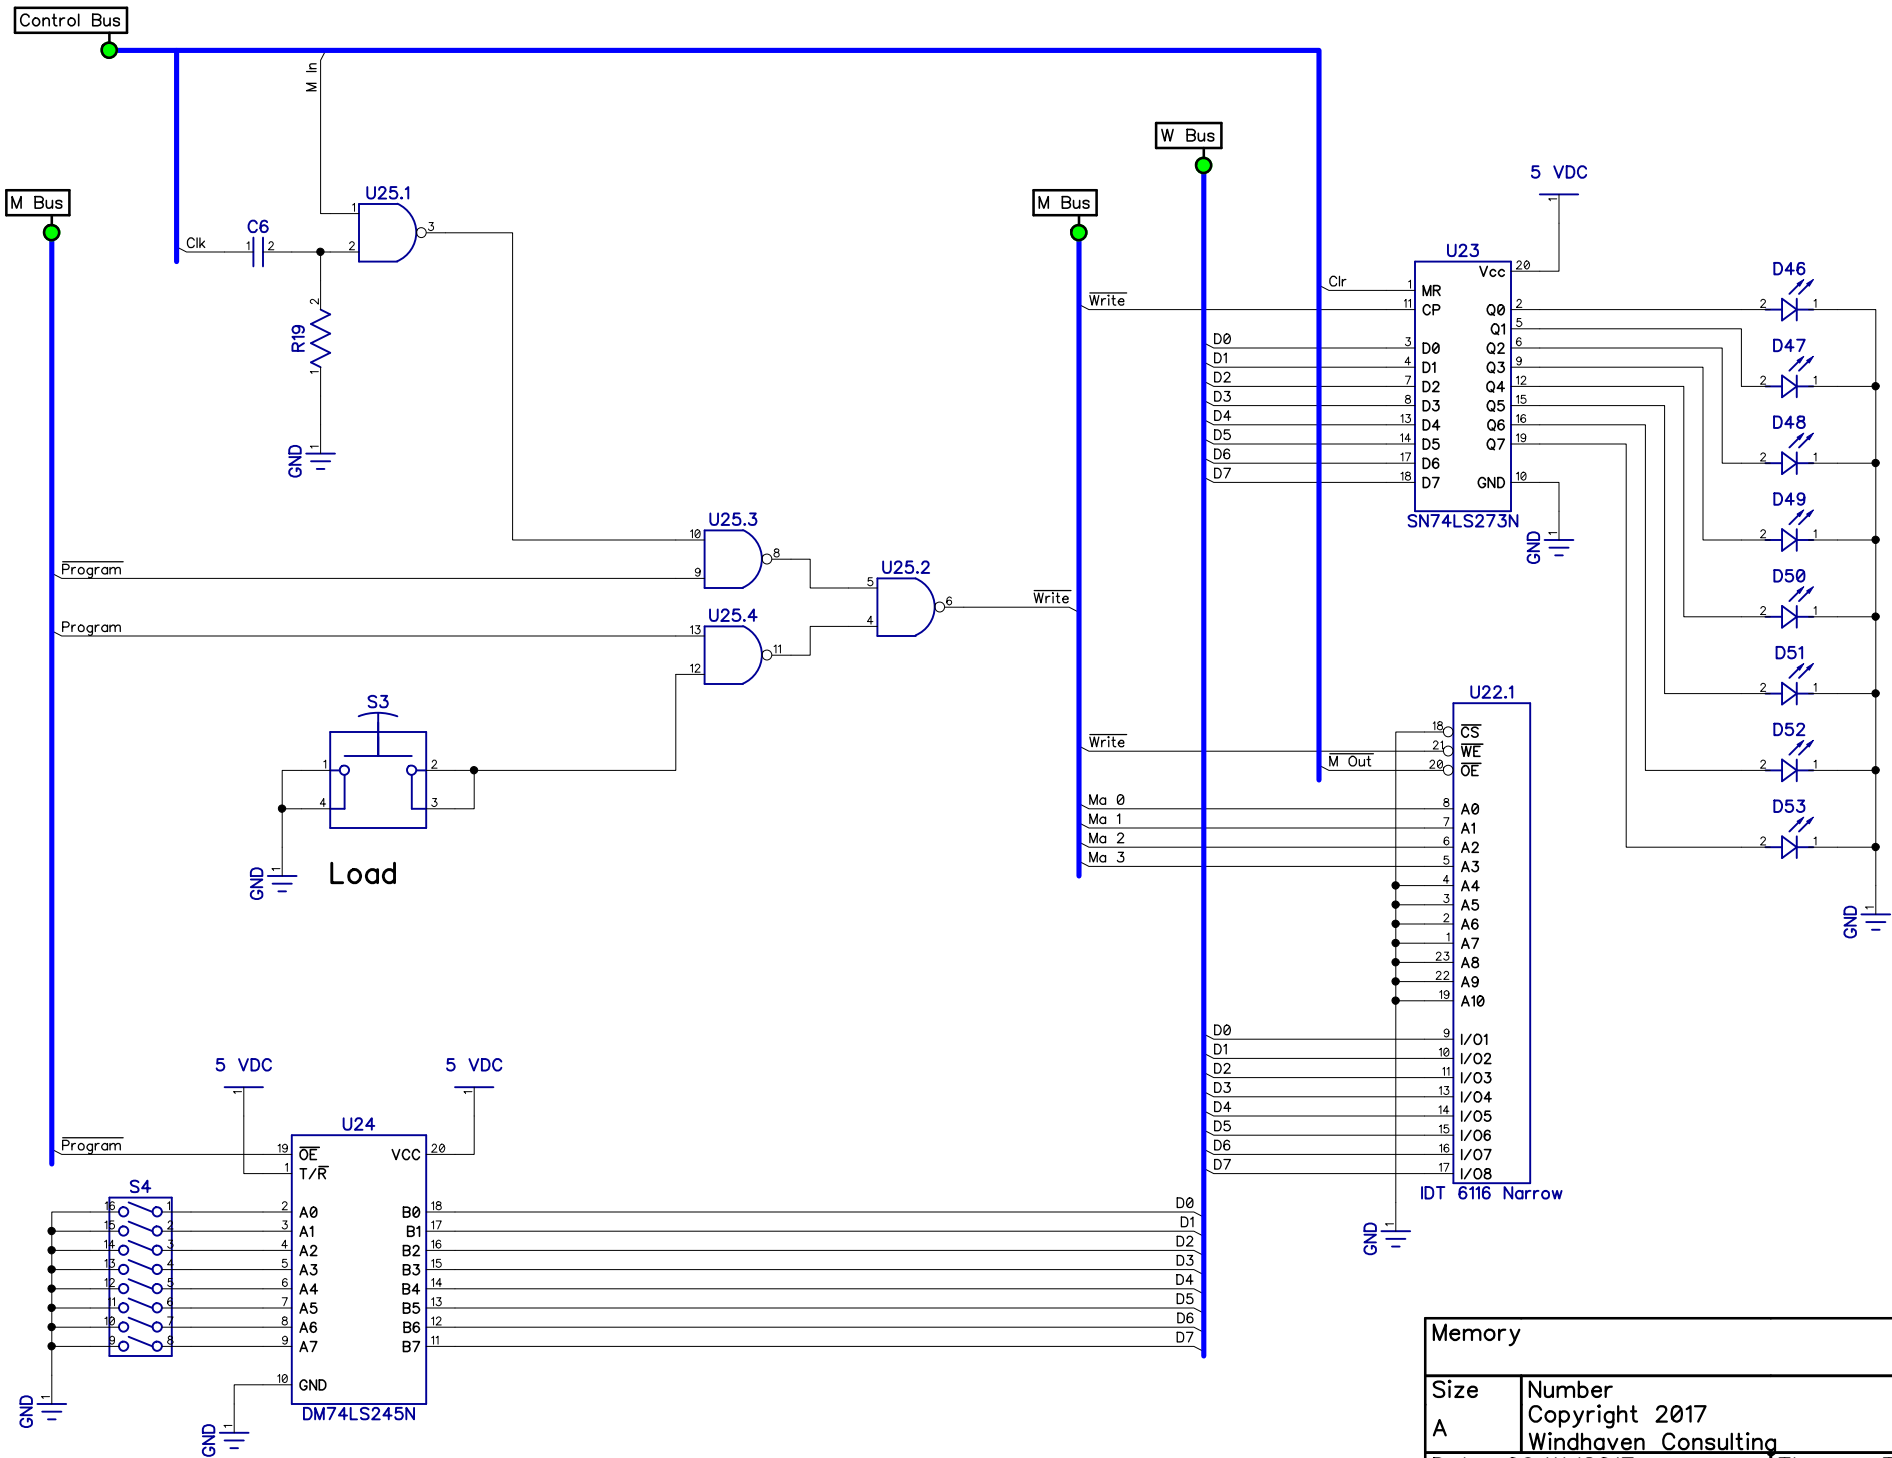

Memory		
Size	Number	Rev
A	Copyright 2017 Windhaven Consulting	1.0
Date: 06/11/2017	Thomas Tibbetts	
Filename: SAP 1 Rev 1.dch	Sheet