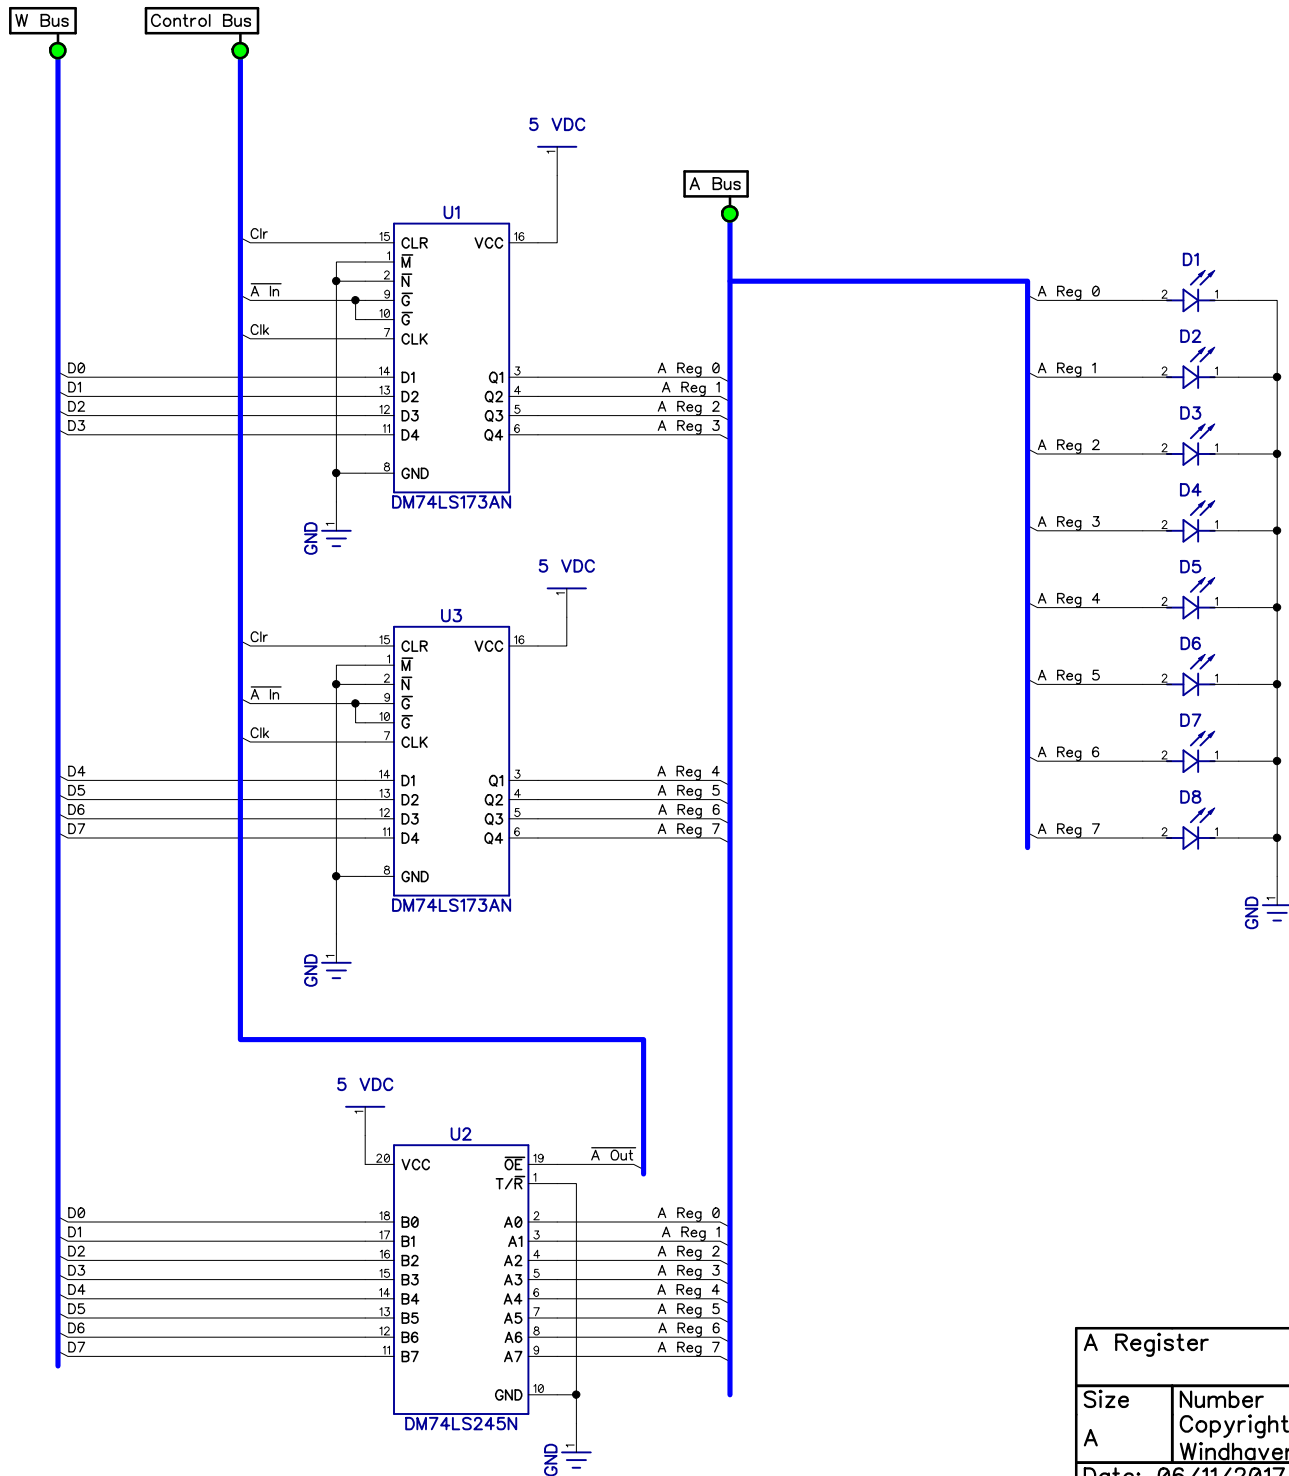

SAP 1 Computer Block Diagram		
Size A	Number Copyright 2017 Windhaven Consulting	Rev 1.0
Date: 06/11/2017	Thomas Tibbetts	
Filename: SAP 1 Rev 1.dch		

A Register		
Size	Number	Rev
A	Copyright 2017 Windhaven Consulting	1.0
Date: 06/11/2017	Thomas Tibbetts	
Filename: SAP 1 Rev 1.dch	Sheet	

Power and External Interface		
Size	Number	Rev
A	Copyright 2017 Windhaven Consulting	
Date: 06/11/2017	Thomas Tibbetts	
Filename: SAP 1 Rev 1.dch	Sheet	

W Bus Termination		
Size	Number	Rev
A	Copyright 2017 Windhaven Consulting	1.0
Date: 06/11/2017	Thomas Tibbetts	
Filename: SAP 1 Rev 1.dch	Sheet	