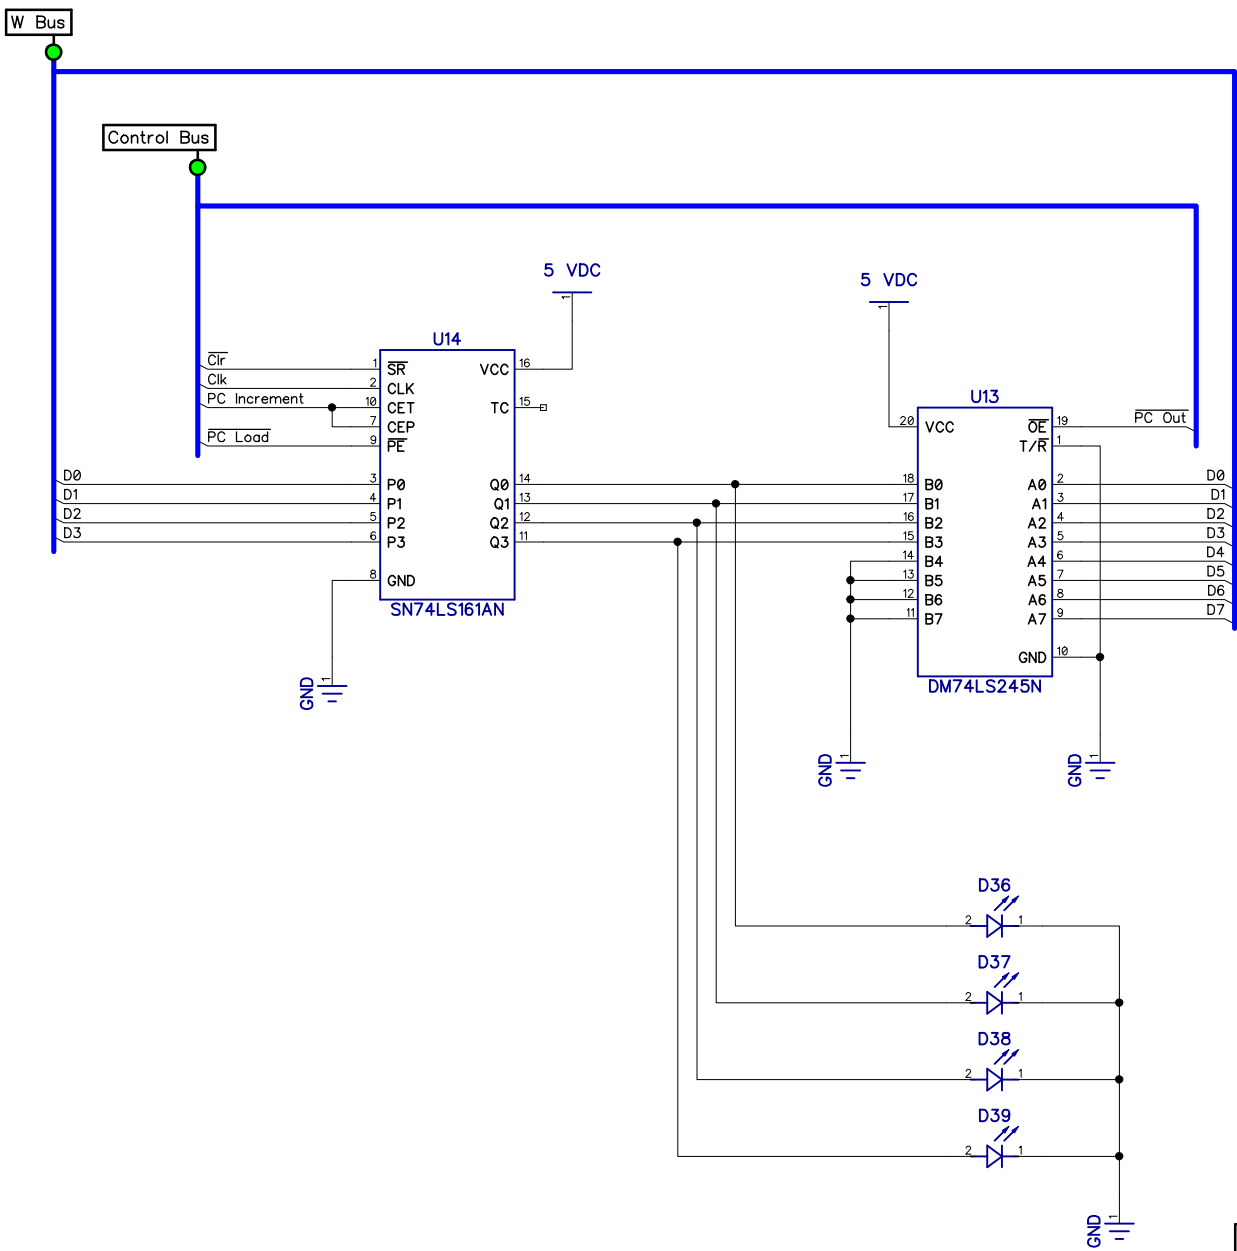

ALU		
Size	Number	Rev
A	Copyright 2017 Windhaven Consulting	1.0
Date: 06/11/2017	Thomas Tibbetts	
Filename: SAP 1 Rev 1.dch	Sheet	

B Register		
Size	Number	Rev
A	Copyright 2017 Windhaven Consulting	1.0
Date: 06/11/2017	Thomas Tibbetts	
Filename: SAP 1 Rev 1.dch	Sheet	

Power and External Interface		
Size	Number	Rev
A	Copyright 2017 Windhaven Consulting	
Date: 06/11/2017	Thomas Tibbetts	
Filename: SAP 1 Rev 1.dch	Sheet	

W Bus Termination		
Size	Number	Rev
A	Copyright 2017 Windhaven Consulting	1.0
Date: 06/11/2017	Thomas Tibbetts	
Filename: SAP 1 Rev 1.dch	Sheet	