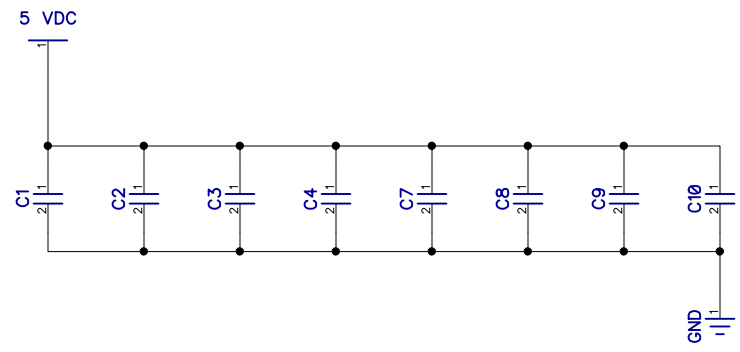

Power and External Interface		
Size	Number	Rev
A	Copyright 2017 Windhaven Consulting	
Date: 06/11/2017	Thomas Tibbetts	
Filename: SAP 1 Rev 1.dch	Sheet	

W Bus Termination		
Size	Number	Rev
A	Copyright 2017 Windhaven Consulting	1.0
Date: 06/11/2017	Thomas Tibbetts	
Filename: SAP 1 Rev 1.dch	Sheet	