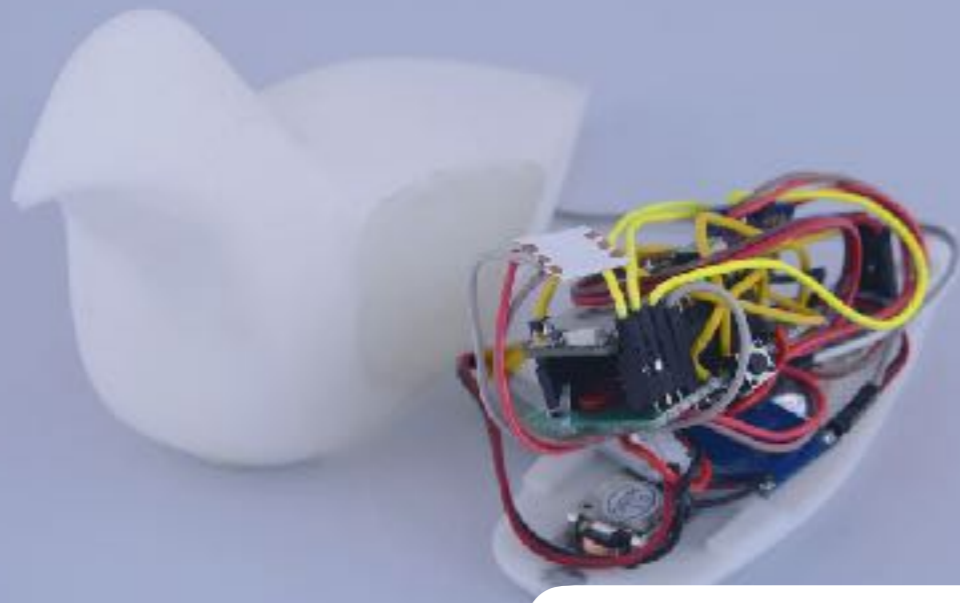

This relationship is a mesh between the relationship we have with external entities (dogs, cats, friends) and hobby objects and objects of use (gardens, cars, weekend projects)

**The robot pets of the future are totally dope.**

# IxD for Robot Pets

A modern robopet should be simple in function, useful, easy to upgrade, and self-contained.

A modern robopet should create a bond with the user that is based on function and maintenance and reflects the users' relationships with themselves, much like a car or a garden.

A modern robopet should use good design to imply and establish a picture of life that promotes bonding, rather than relying on inadequate technology to imitate the intelligence of a living creature.