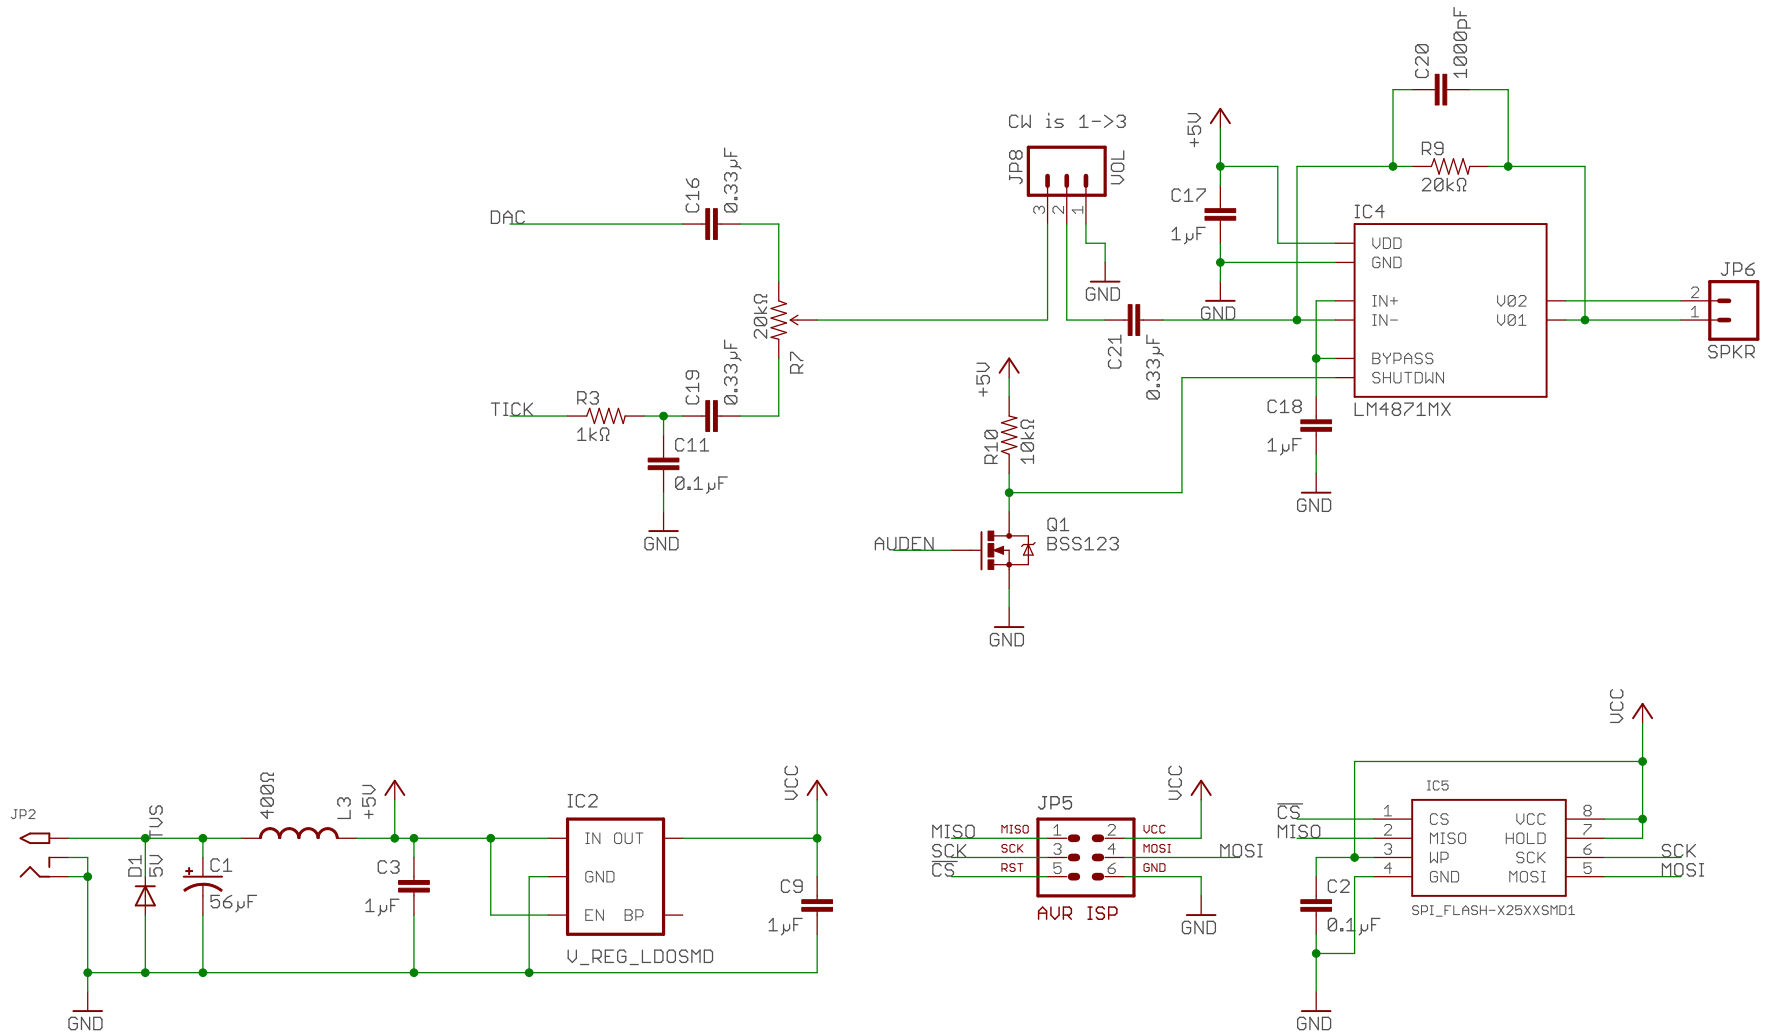

GPS, CPU & Switches

TITLE: gps_voice_clock_1_4

Document Number: _____ REV: _____

Date: 9/28/19 10:30 AM Sheet: 1/2

Audio, SD & Power

TITLE: gps_voice_clock_1_4

Document Number:

REV: