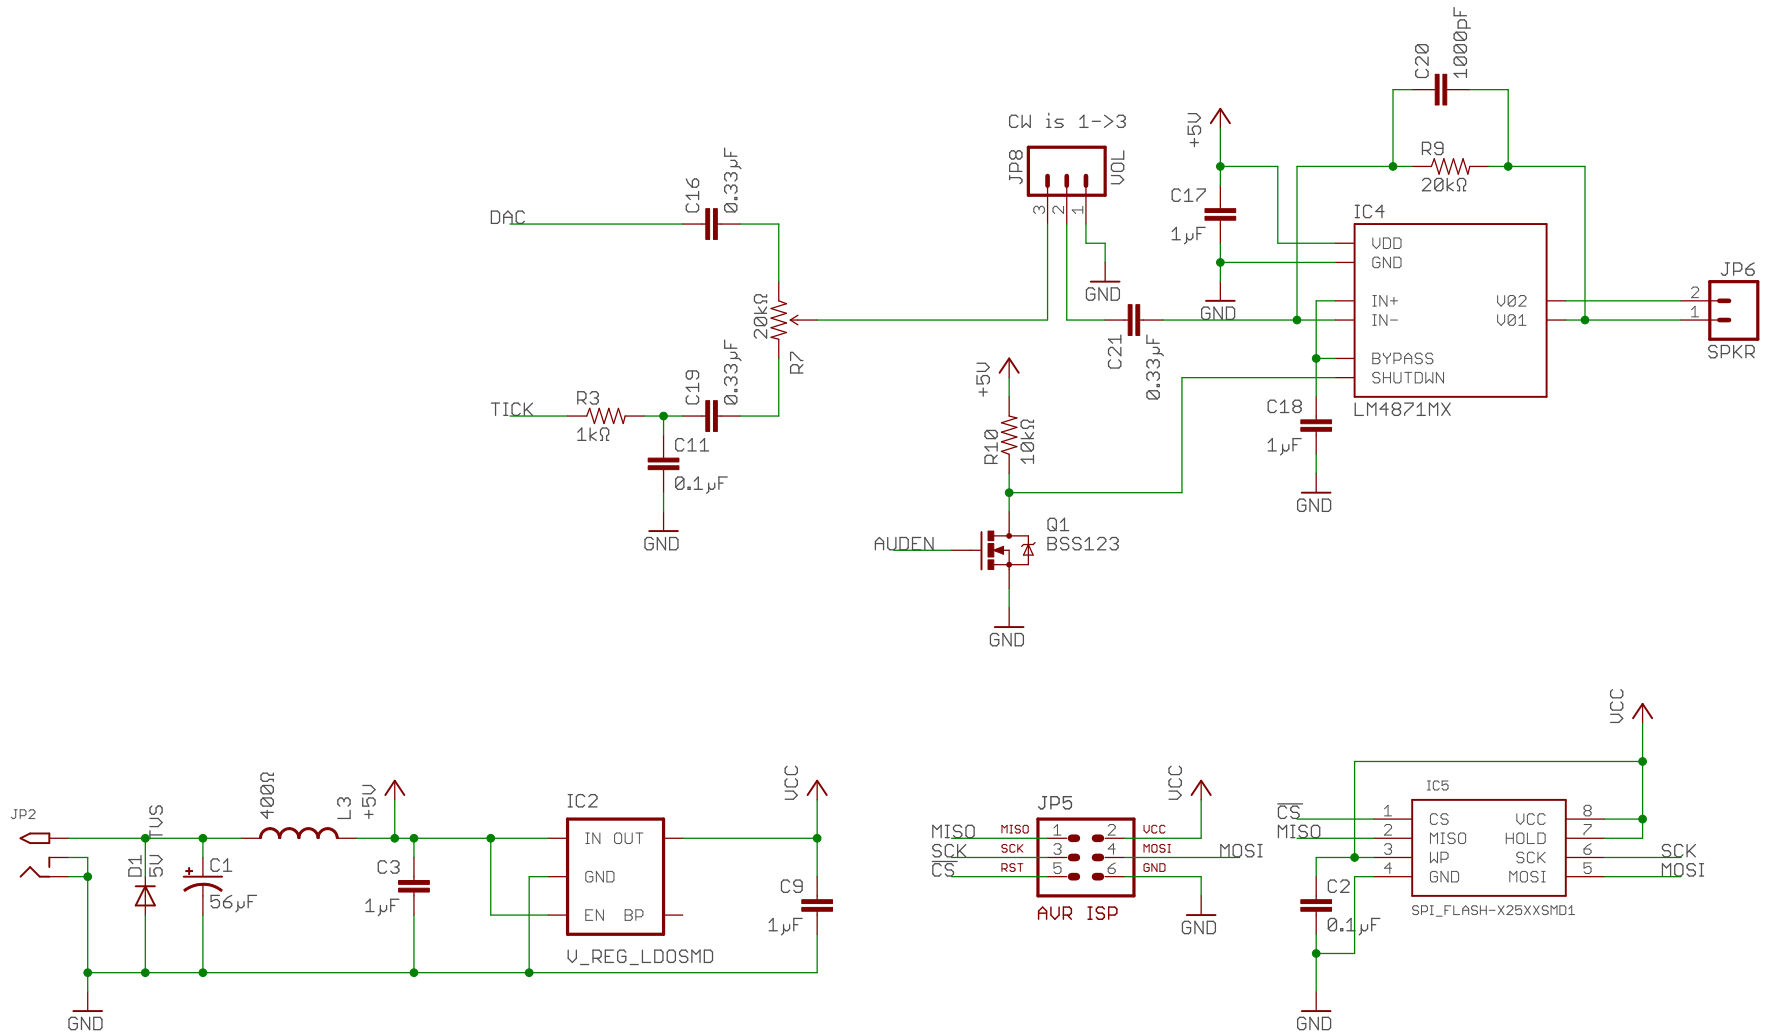

GPS, CPU & Switches 	
TITLE: gps_voice_clock_1_6	
Document Number:	REV:
Date: 11/21/21 7:14 PM	Sheet: 1/2

Audio, SPI Flash & Power

TITLE: gps_voice_clock_1_6

Document Number:

REV:

Date: 11/21/21 7:14 PM

Sheet: 2/2