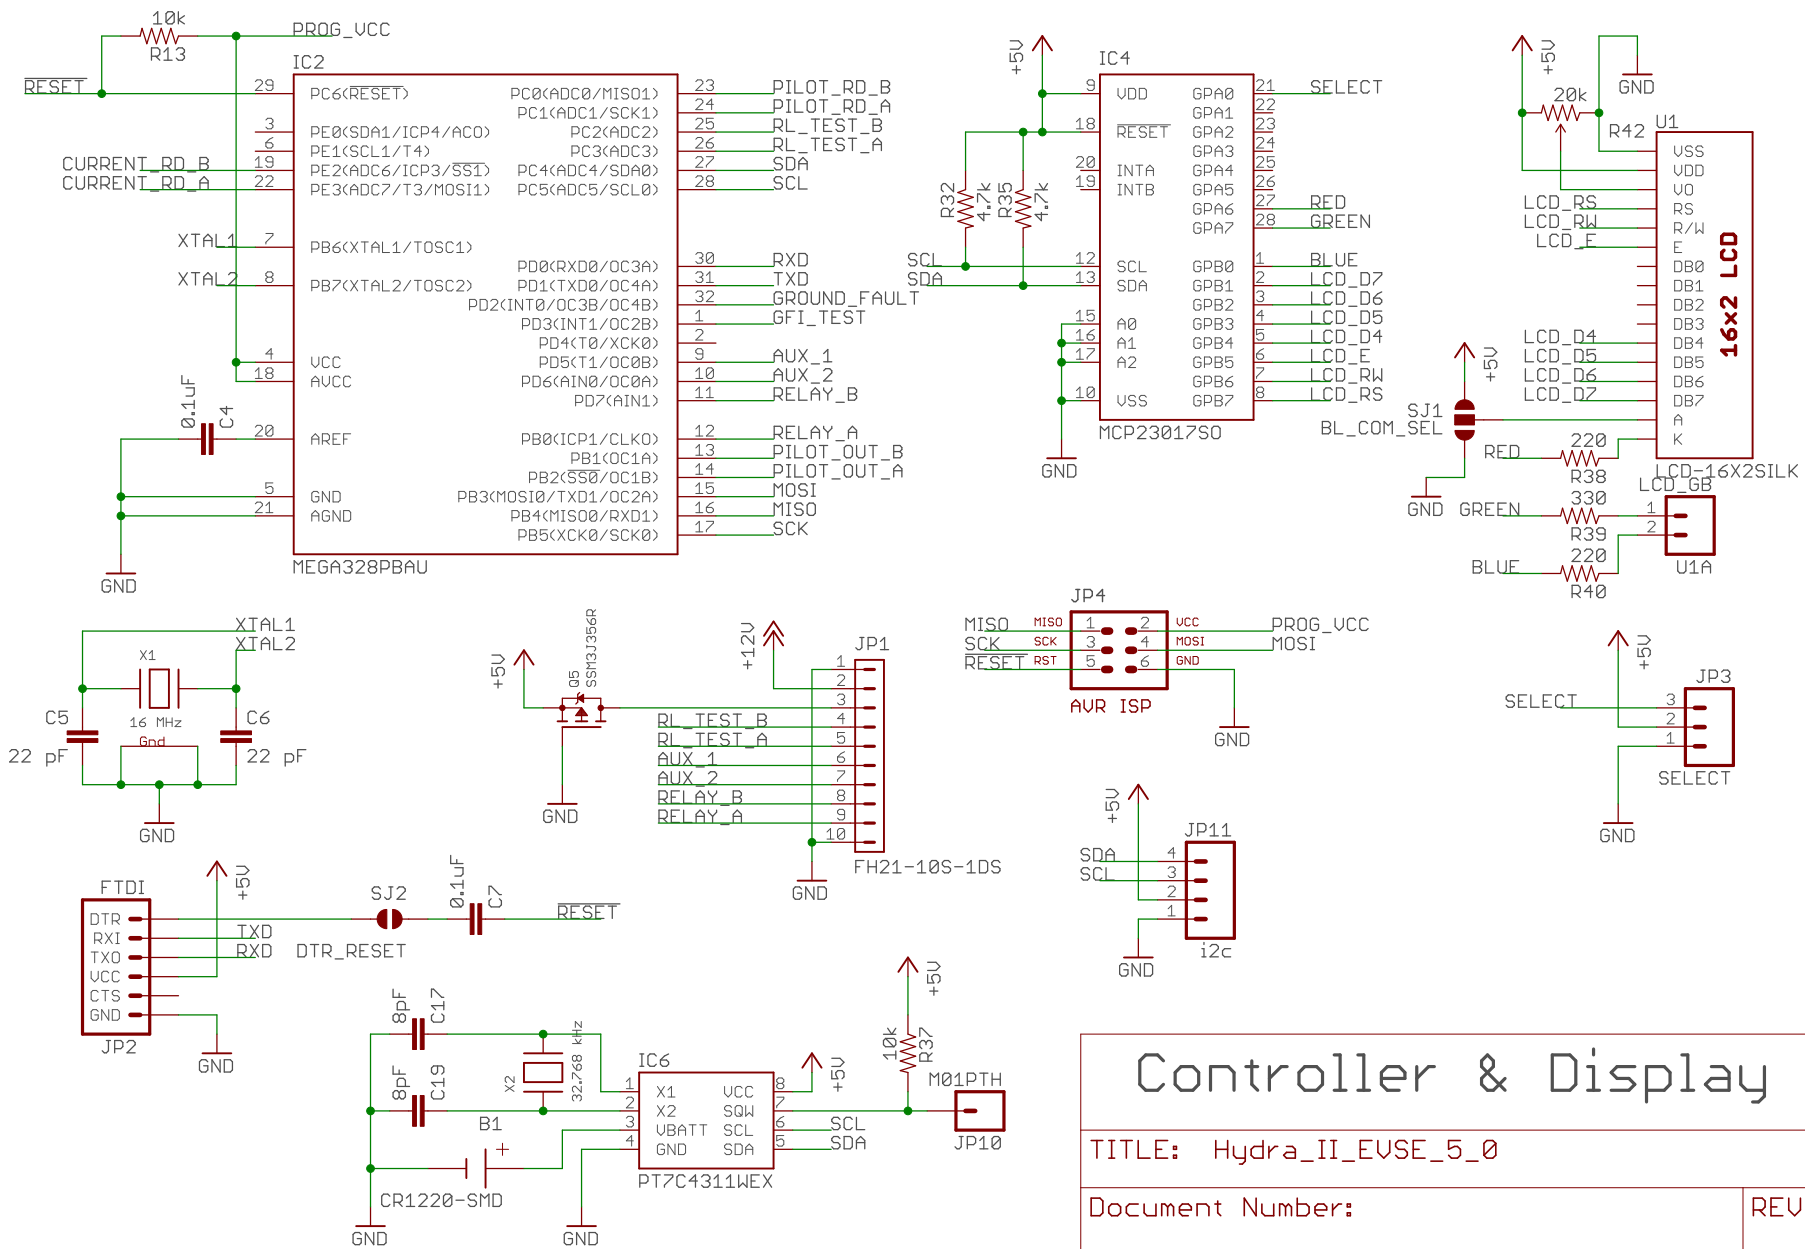

# GFI & Power

TITLE: Hydra\_II\_EVSE\_5\_0

Document Number:

REV:

Date: 2/2/19 8:35 AM

Sheet: 1/3

<h1>Car Signaling &amp; Control</h1>	
TITLE: Hydra_II_EVSE_5_0	
Document Number:	REV:
Date: 2/2/19 8:35 AM	Sheet: 2/3

<h1>Controller &amp; Display</h1>	
TITLE: Hydra_II_EVSE_5_0	
Document Number:	REV:
Date: 2/2/19 8:35 AM	Sheet: 3/3