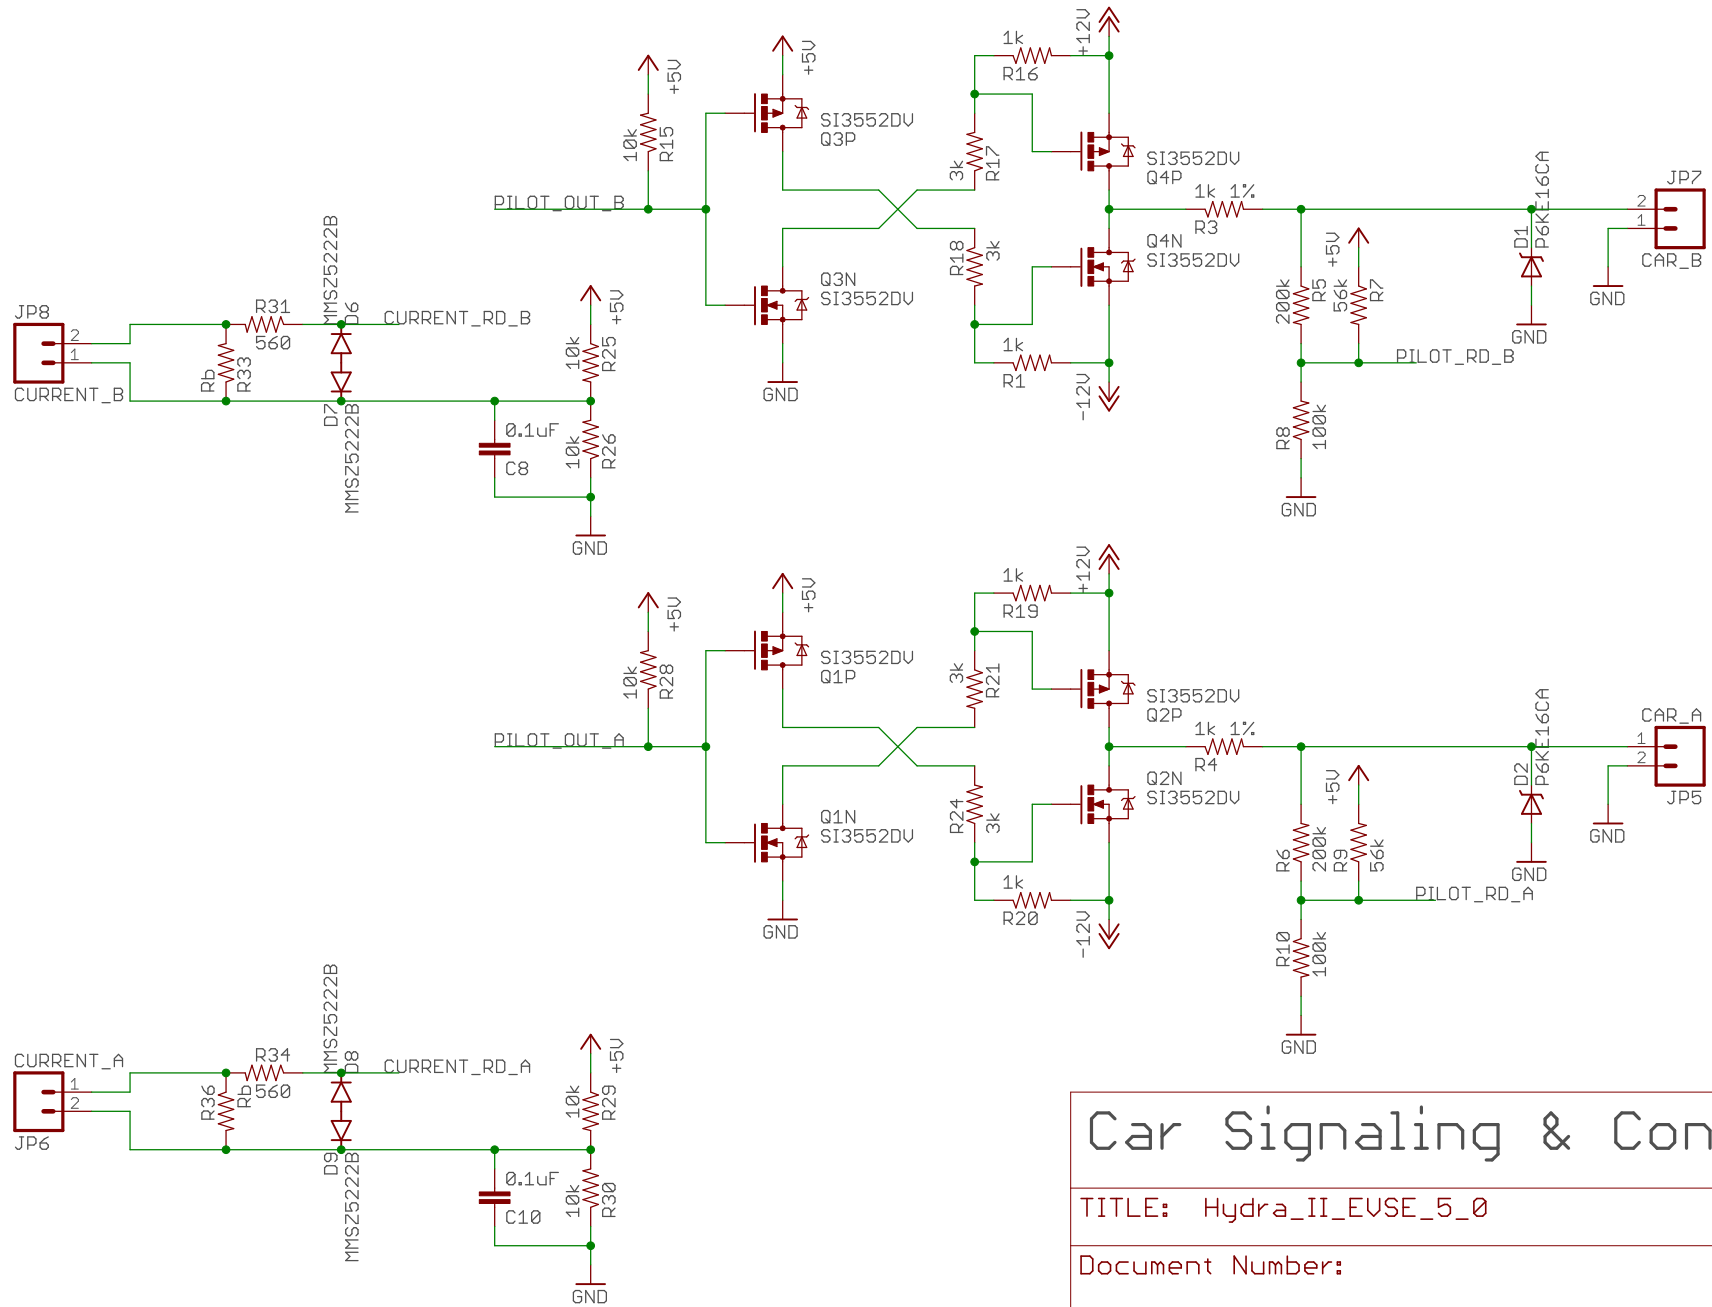

# GFI & Power

TITLE: Hydra\_II\_EVSE\_5\_0

Document Number:

REV:

Date: 2/2/19 8:35 AM

Sheet: 1/3

<h1>Car Signaling &amp; Control</h1>	
TITLE: Hydra_II_EVSE_5_0	
Document Number:	REV:
Date: 2/2/19 8:35 AM	Sheet: 2/3

<h1>Controller &amp; Display</h1>	
TITLE: Hydra_II_EVSE_5_0	
Document Number:	REV:
Date: 2/2/19 8:35 AM	Sheet: 3/3