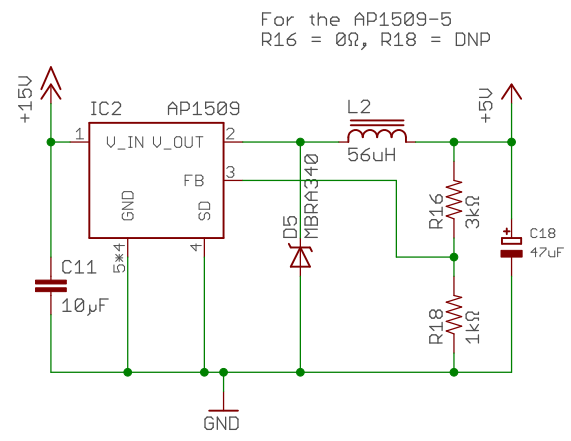

Digital & GPS

TITLE: GPS Disciplined FE5680 v3_0_5

Document Number:

REV:

Date: 2/25/19 9:44 AM

Sheet: 1/3

Power

TITLE: GPS Disciplined FE5680 v3_0_5	
Document Number:	REV:
Date: 2/25/19 9:44 AM	Sheet: 2/3