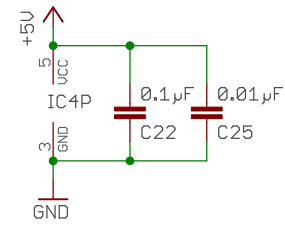

Digital & GPS

TITLE: GPS Disciplined FE5680 v3_0_5

Document Number:

REV:

Date: 2/25/19 9:44 AM

Sheet: 1/3

Power

TITLE: GPS Disciplined FE5680 v3_0_5	
Document Number:	REV:
Date: 2/25/19 9:44 AM	Sheet: 2/3