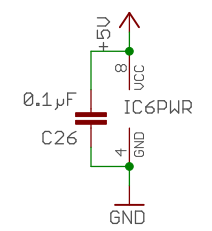

Digital & GPS

TITLE: GPS Disciplined FE5680 v3_0_5

Document Number:

REV:

Date: 2/25/19 9:44 AM

Sheet: 1/3

Power

TITLE: GPS Disciplined FE5680 v3_0_5	
Document Number:	REV:
Date: 2/25/19 9:44 AM	Sheet: 2/3