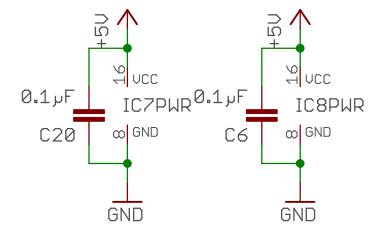

Digital & GPS

TITLE: GPS Disciplined FE5680 v3_0_5

Document Number:

REV:

Date: 2/25/19 9:44 AM

Sheet: 1/3

Power

TITLE: GPS Disciplined FE5680 v3_0_5	
Document Number:	REV:
Date: 2/25/19 9:44 AM	Sheet: 2/3