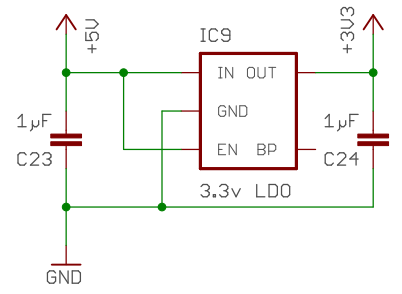

Digital & GPS

TITLE: GPS Disciplined FE5680 v3_0_5

Document Number:

REV:

Date: 2/25/19 9:44 AM

Sheet: 1/3

Power

TITLE: GPS Disciplined FE5680 v3_0_5	
Document Number:	REV:
Date: 2/25/19 9:44 AM	Sheet: 2/3