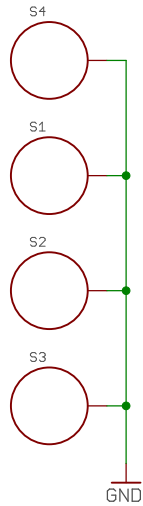

Digital & GPS

TITLE: GPS Disciplined FE5680 v3_0_5

Document Number:

REV:

Date: 2/25/19 9:44 AM

Sheet: 1/3

Power

TITLE: GPS Disciplined FE5680 v3_0_5	
Document Number:	REV:
Date: 2/25/19 9:44 AM	Sheet: 2/3