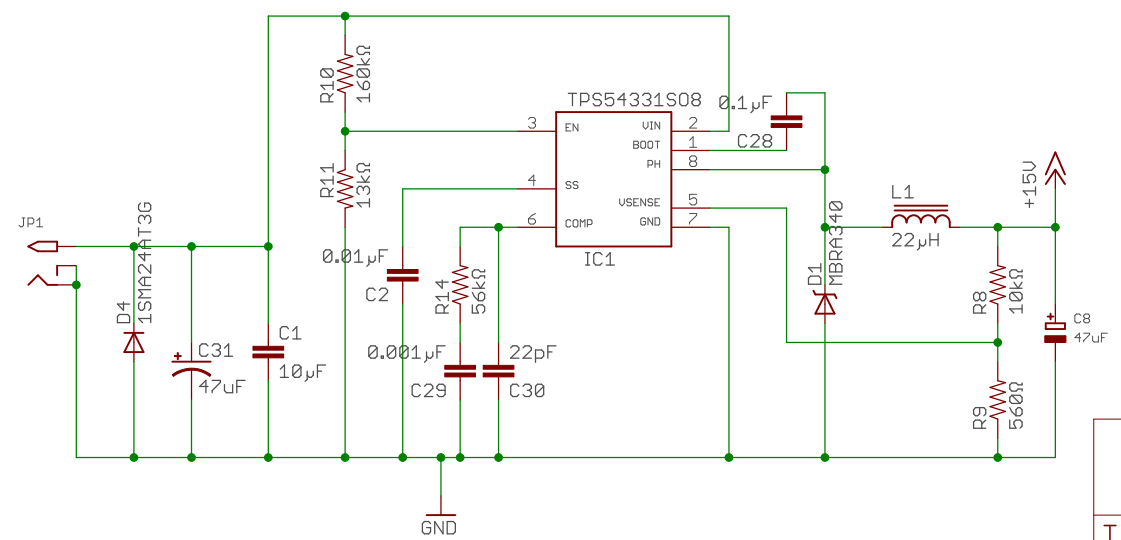

Digital & GPS

TITLE: GPS Disciplined FE5680 v3_0_5

Document Number:

REV:

Date: 2/25/19 9:44 AM

Sheet: 1/3

Power

TITLE: GPS Disciplined FE5680 v3_0_5	
Document Number:	REV:
Date: 2/25/19 9:44 AM	Sheet: 2/3