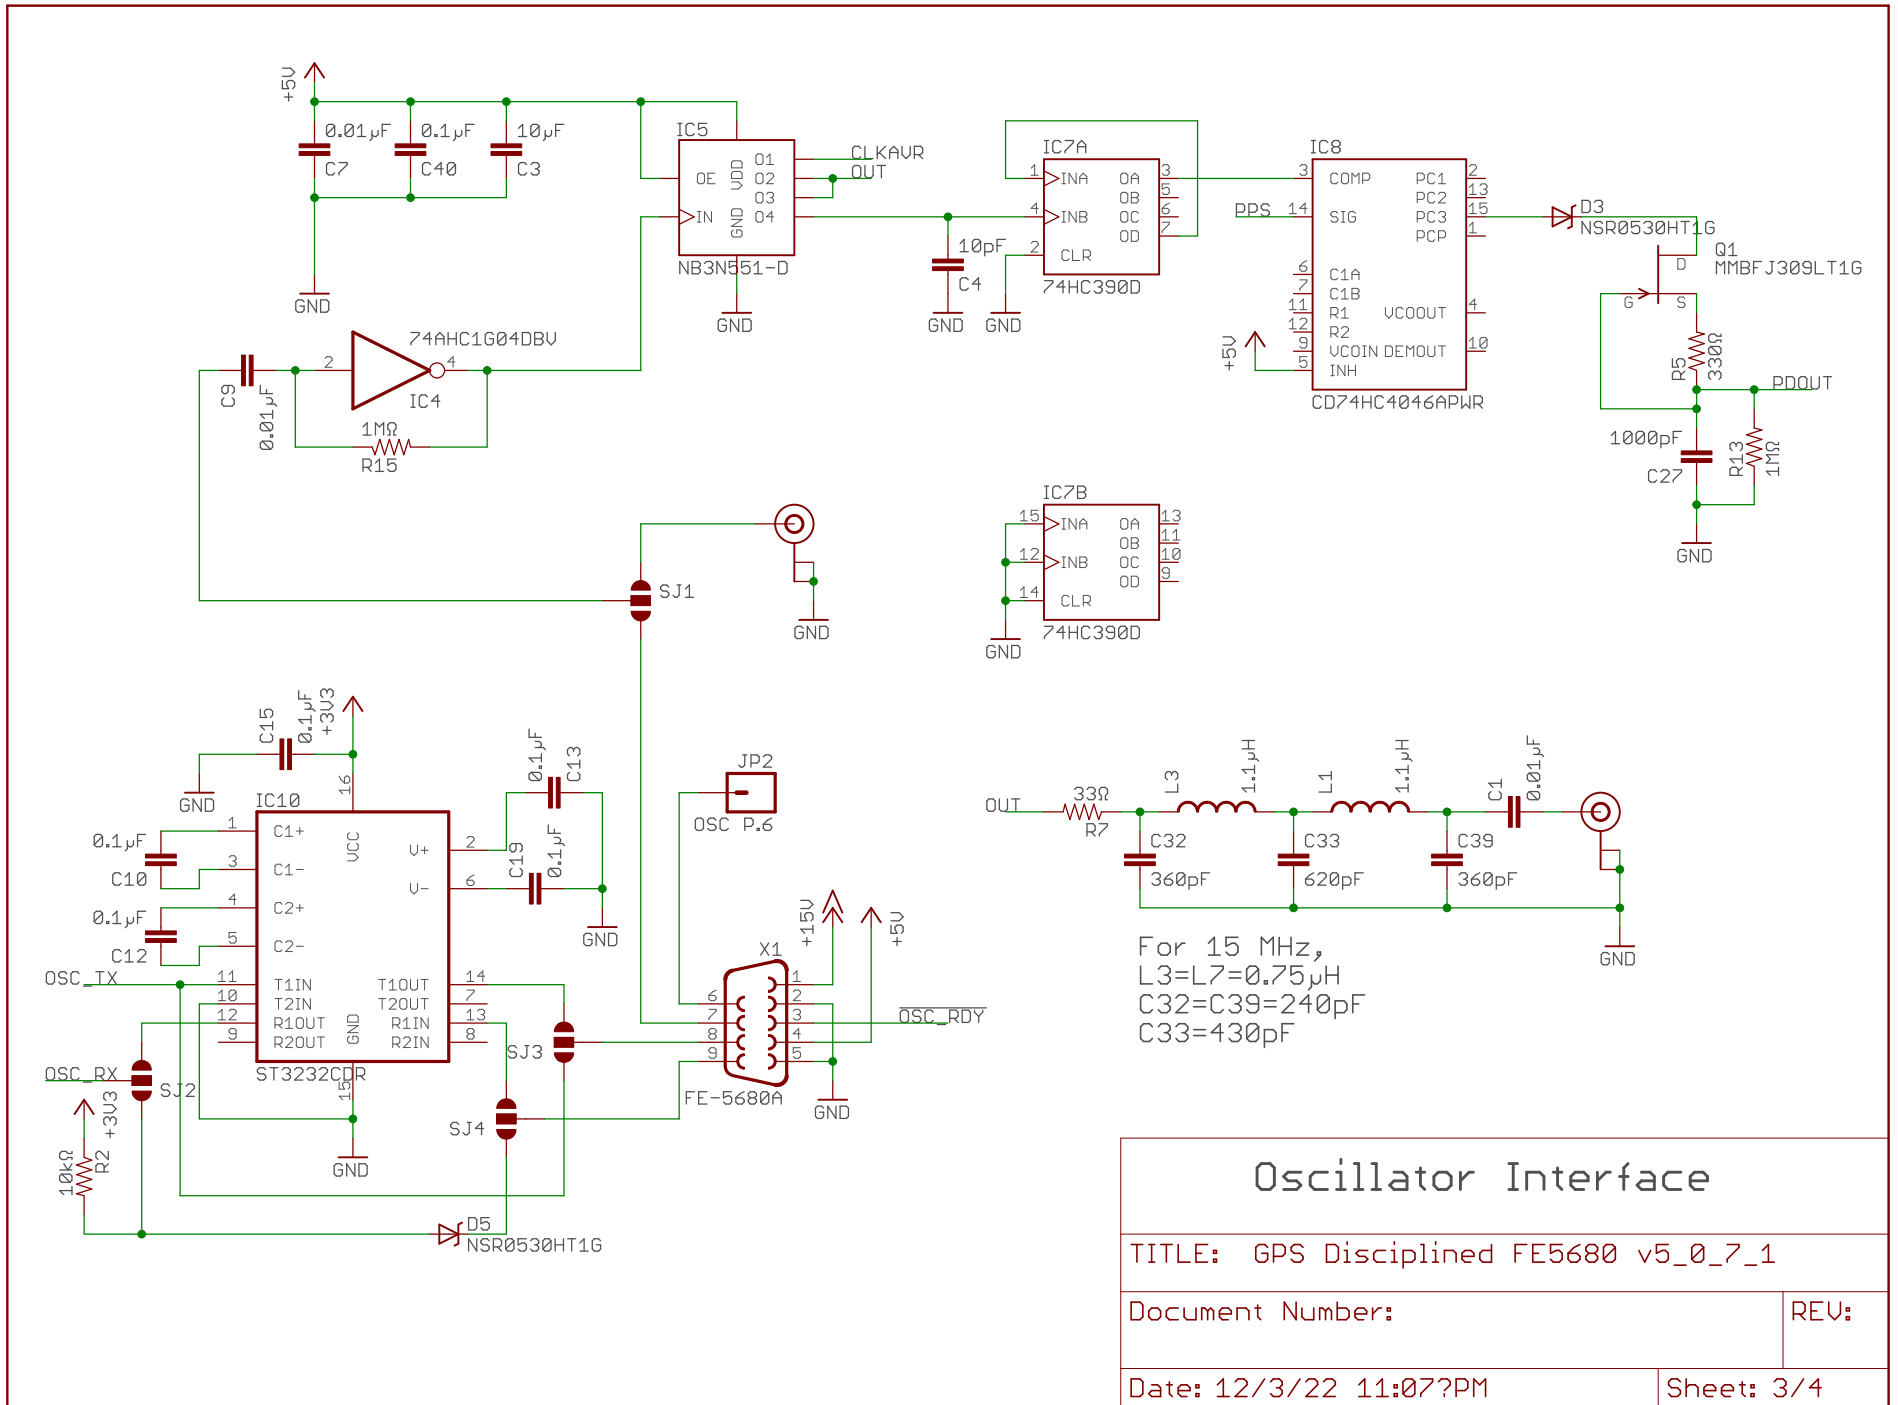

Digital & GPS

TITLE: GPS Disciplined FE5680 v5_0_7_1

Document Number:

REV:

Date: 12/3/22 11:07?PM

Sheet: 1/4

Power

TITLE: GPS Disciplined FE5680 v5_0_7_1

Document Number:

REV:

Date: 12/3/22 11:07PM

Sheet: 2/4

Oscillator Interface

TITLE: GPS Disciplined FE5680 v5_0_7_1

Document Number:

REV:

Date: 12/3/22 11:07?PM

Sheet: 3/4

TITLE: GPS Disciplined FE5680 v5_0_7_1	
Document Number:	REV:
Date: 12/3/22 11:07?PM	Sheet: 4/4