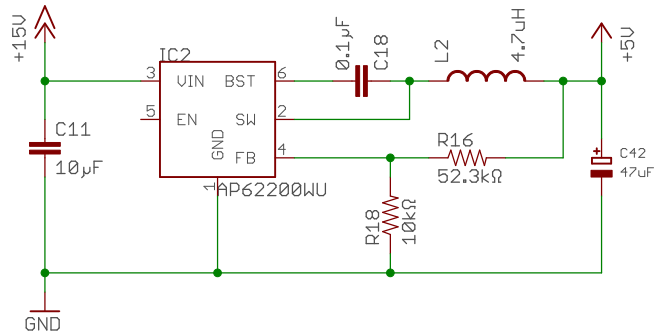

Power

TITLE: GPS Disciplined FE5680 v5_0_7_1

Document Number:

REV:

Date: 12/3/22 11:07PM

Sheet: 2/4