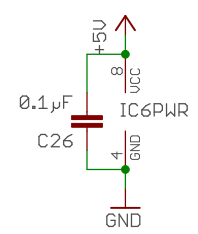

Power

TITLE: GPS Disciplined FE5680 v5_0_7_1

Document Number:

REV:

Date: 12/3/22 11:07PM

Sheet: 2/4