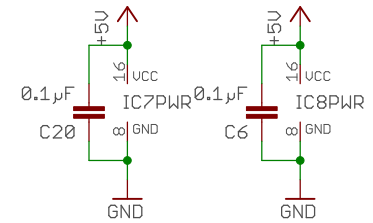

Power

TITLE: GPS Disciplined FE5680 v5_0_7_1

Document Number:

REV:

Date: 12/3/22 11:07PM

Sheet: 2/4