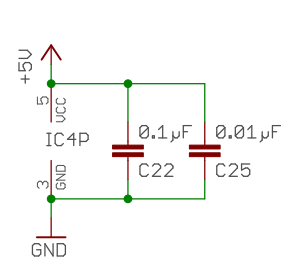

Power

TITLE: GPS Disciplined FE5680 v5_0_7_1

Document Number:

REV:

Date: 12/3/22 11:07PM

Sheet: 2/4