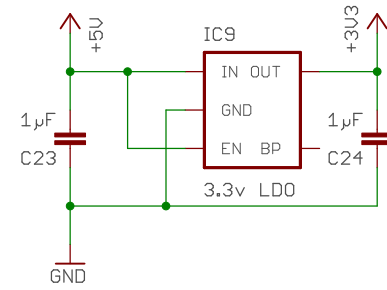

Power

TITLE: GPS Disciplined FE5680 v5_0_7_1

Document Number:

REV:

Date: 12/3/22 11:07PM

Sheet: 2/4