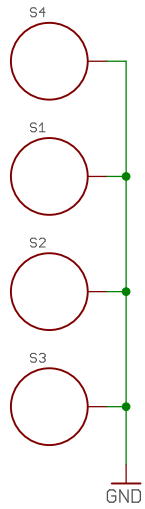

Digital & GPS

TITLE: GPS Disciplined FE5680 v5_0_7_1

Document Number:

REV:

Date: 12/3/22 11:07?PM

Sheet: 1/4

Power

TITLE: GPS Disciplined FE5680 v5_0_7_1

Document Number:

REV:

Date: 12/3/22 11:07PM

Sheet: 2/4

Oscillator Interface

TITLE: GPS Disciplined FE5680 v5_0_7_1

Document Number:

REV: