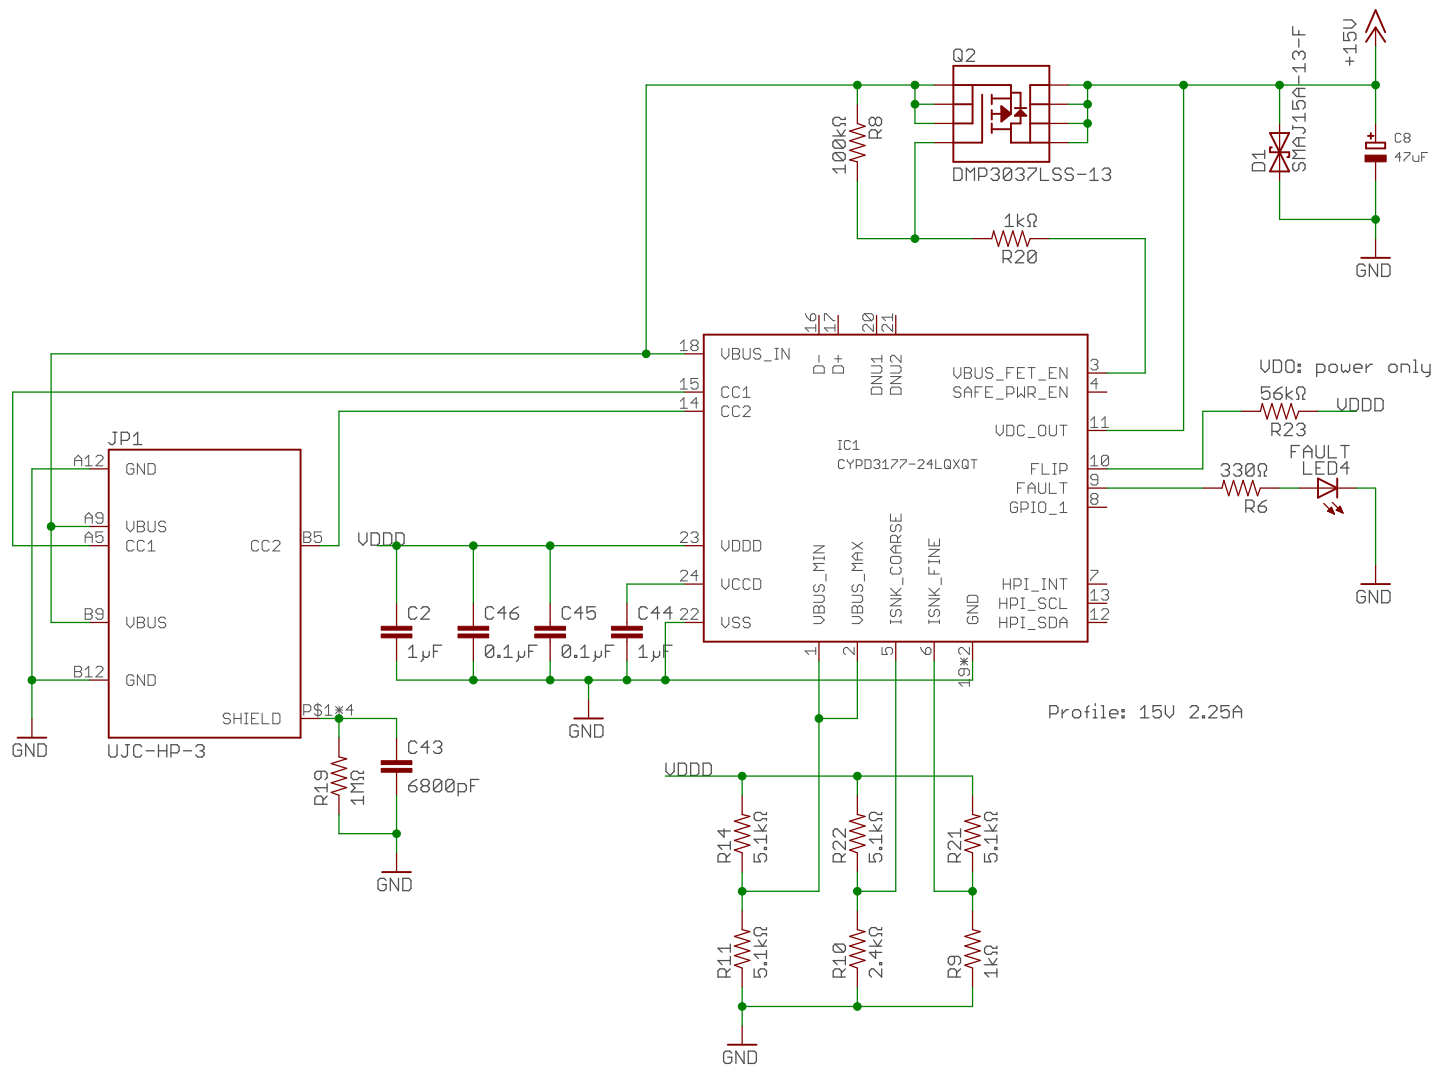

Document Number:

REV:

Date: 12/3/22 11:07PM

Sheet: 2/4

Oscillator Interface

TITLE: GPS Disciplined FE5680 v5_0_7_1

Document Number:

REV:

Date: 12/3/22 11:07?PM

Sheet: 3/4

TITLE: GPS Disciplined FE5680 v5_0_7_1	
Document Number:	REV:
Date: 12/3/22 11:07?PM	Sheet: 4/4