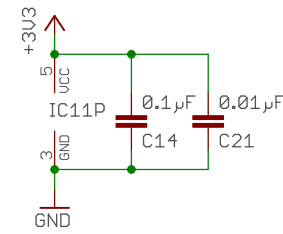

Power

TITLE: GPS Disciplined FE5680 v5_0_7_1

Document Number:

REV:

Date: 12/3/22 11:07PM

Sheet: 2/4