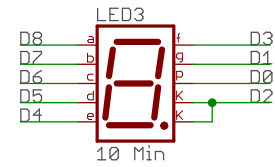

GPS, CPU & Power

TITLE: gpsdo_clock_1_2

Document Number:

REV:

Date: 2/18/17 3:30 PM

Sheet: 1/2

Digit 7: A is "AM"
 Digit 7: D is "PM"
 Digit 7: E+F is the colon between hours and minutes
 Digit 7: B+C is the colon between minutes and seconds

Display & Buttons

TITLE: gpsdo_clock_1_2

Document Number:

REV:

Date: 2/18/17 3:30 PM

Sheet: 2/2