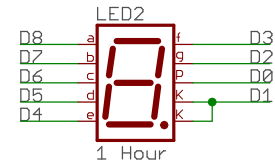

GPS, CPU & Power

TITLE: gpsdo_clock_1_2

Document Number:

REV:

Date: 2/18/17 3:30 PM

Sheet: 1/2

Digit 7: A is "AM"
 Digit 7: D is "PM"
 Digit 7: E+F is the colon between hours and minutes
 Digit 7: B+C is the colon between minutes and seconds

Display & Buttons

TITLE: gpsdo_clock_1_2

Document Number:

REV:

Date: 2/18/17 3:30 PM

Sheet: 2/2