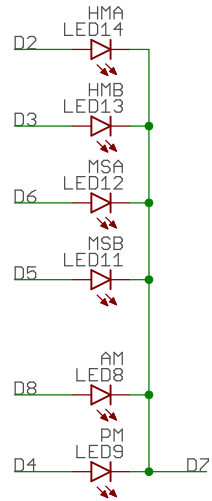

GPS, CPU & Power

TITLE: gpsdo_clock_1_2

Document Number:

REV:

Date: 2/18/17 3:30 PM

Sheet: 1/2

Digit 7: A is "AM"
 Digit 7: D is "PM"
 Digit 7: E+F is the colon between hours and minutes
 Digit 7: B+C is the colon between minutes and seconds

Display & Buttons

TITLE: gpsdo_clock_1_2

Document Number:

REV:

Date: 2/18/17 3:30 PM

Sheet: 2/2