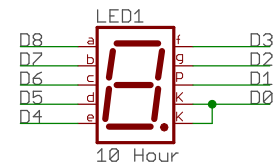

GPS, CPU & Power

TITLE: gpsdo_clock_1_2

Document Number:

REV:

Date: 2/18/17 3:30 PM

Sheet: 1/2

Digit 7: A is "AM"
 Digit 7: D is "PM"
 Digit 7: E+F is the colon between hours and minutes
 Digit 7: B+C is the colon between minutes and seconds

Display & Buttons

TITLE: gpsdo_clock_1_2

Document Number:

REV:

Date: 2/18/17 3:30 PM

Sheet: 2/2