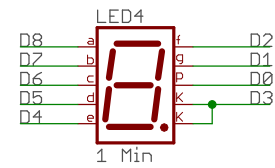

GPS, CPU & Power

TITLE: gpsdo_clock_1_2

Document Number:

REV:

Date: 2/18/17 3:30 PM

Sheet: 1/2

Digit 7: A is "AM"
 Digit 7: D is "PM"
 Digit 7: E+F is the colon between hours and minutes
 Digit 7: B+C is the colon between minutes and seconds

Display & Buttons

TITLE: gpsdo_clock_1_2

Document Number:

REV:

Date: 2/18/17 3:30 PM

Sheet: 2/2