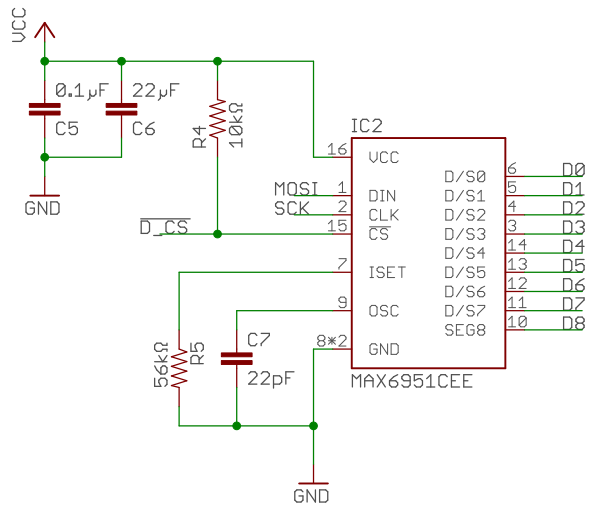

GPS, CPU & Power

TITLE: gpsdo_clock_1_2

Document Number:

REV:

Date: 2/18/17 3:30 PM

Sheet: 1/2

Digit 7: A is "AM"
 Digit 7: D is "PM"
 Digit 7: E+F is the colon between hours and minutes
 Digit 7: B+C is the colon between minutes and seconds

Display & Buttons

TITLE: gpsdo_clock_1_2

Document Number:

REV:

Date: 2/18/17 3:30 PM

Sheet: 2/2