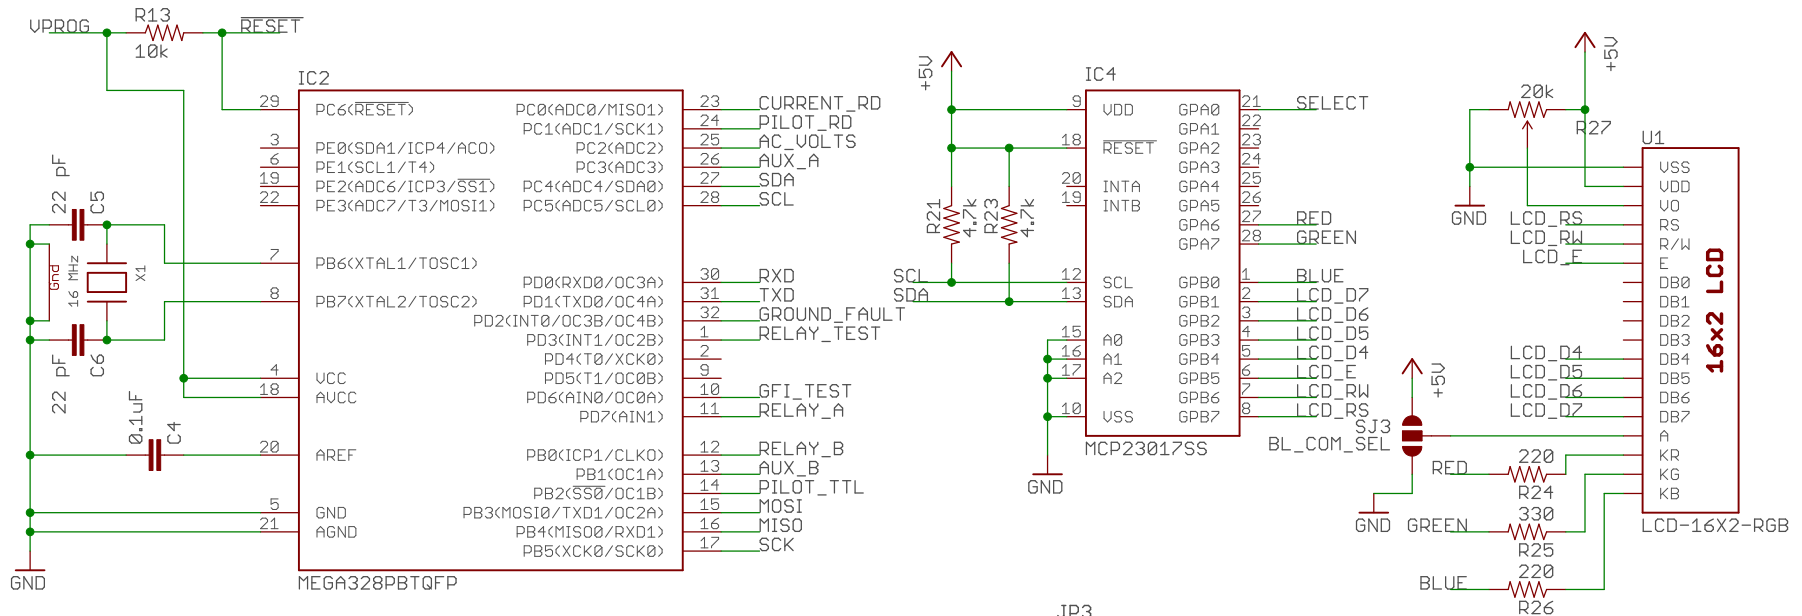

GFI & Power

TITLE: OpenEUSE_II_4_0_1

Document Number:

REV:

Date: 7/22/21 12:25 PM

Sheet: 1/3

Car signalling

TITLE: OpenEVSE_II_4_0_1

Document Number:

REV:

Date: 7/22/21 12:25 PM

Sheet: 2/3

<h1>Controller & Display</h1>	
TITLE: OpenEVSE_II_4_0_1	
Document Number:	REV:
Date: 7/22/21 12:25 PM	Sheet: 3/3