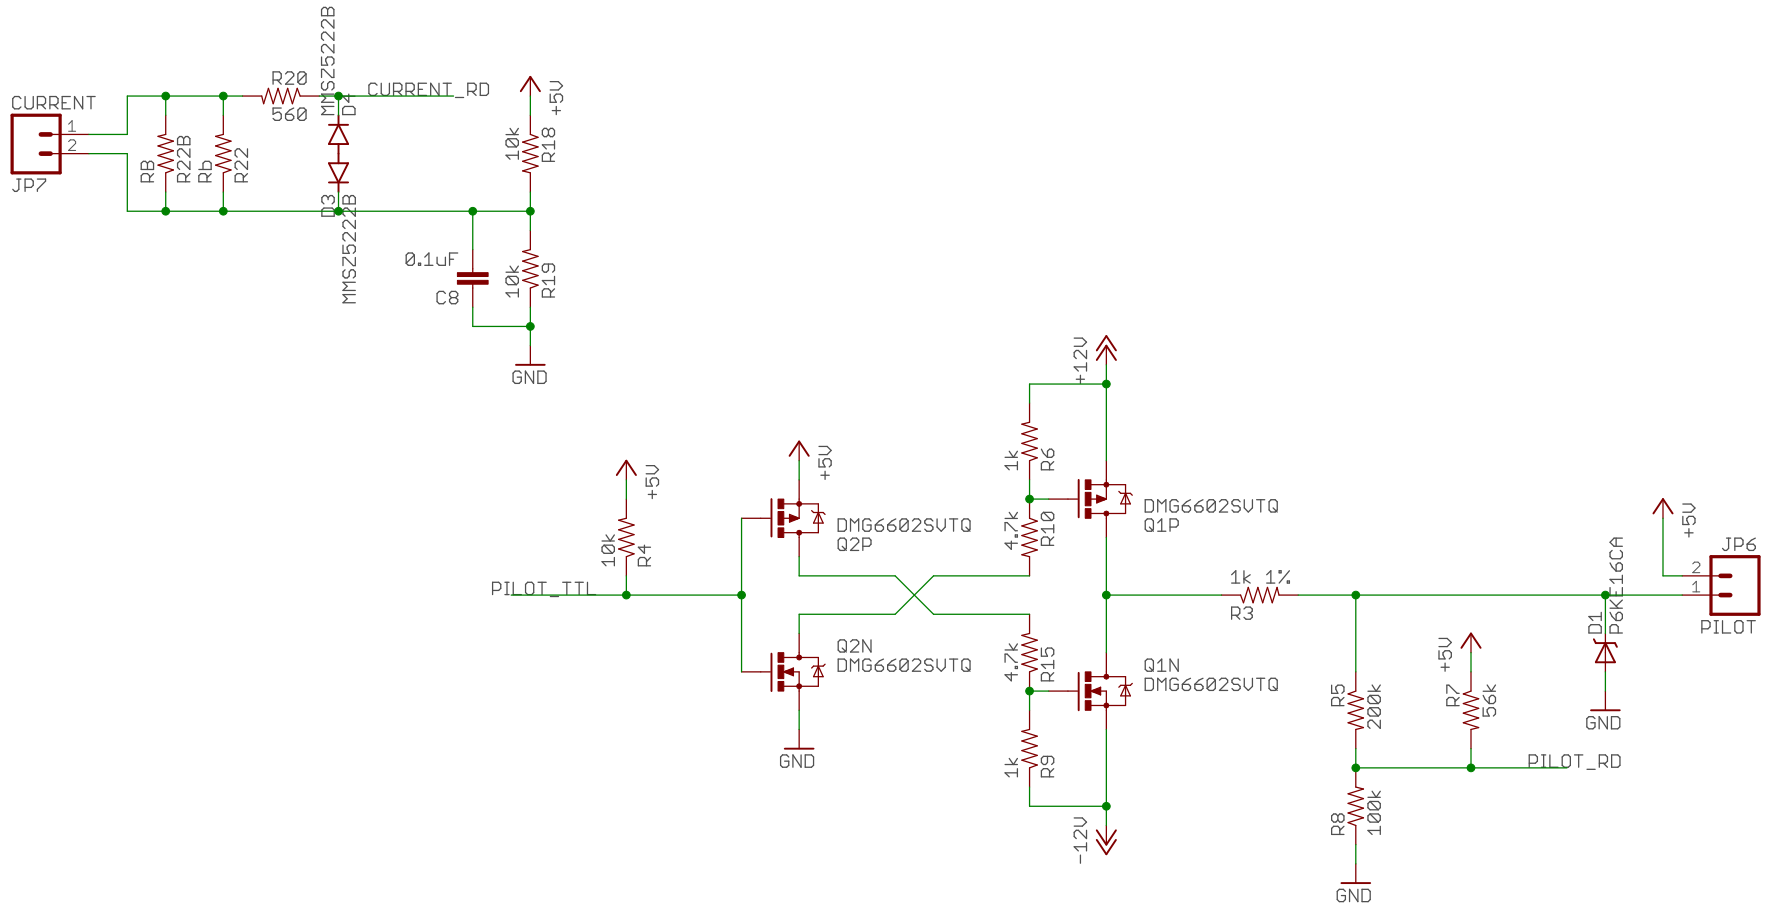

GFI & Power

TITLE: OpenEUSE_II_4_0_1

Document Number:

REV:

Date: 7/22/21 12:25 PM

Sheet: 1/3

Car signalling

TITLE: OpenEVSE_II_4_0_1

Document Number:

REV:

Date: 7/22/21 12:25 PM

Sheet: 2/3

<h1>Controller & Display</h1>	
TITLE: OpenEVSE_II_4_0_1	
Document Number:	REV:
Date: 7/22/21 12:25 PM	Sheet: 3/3