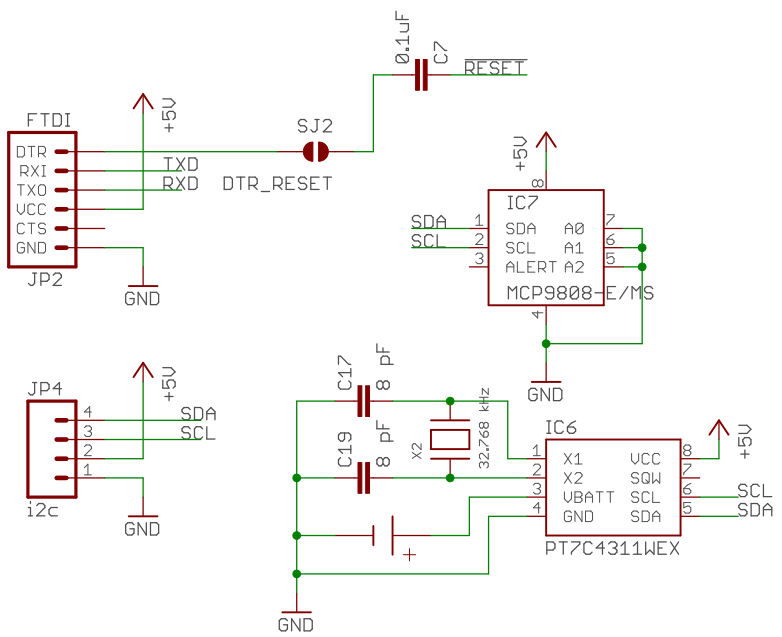

GFI & Power

TITLE: OpenEUSE_II_4_0_1

Document Number:

REV:

Date: 7/22/21 12:25 PM

Sheet: 1/3

Car signalling

TITLE: OpenEVSE_II_4_0_1

Document Number:

REV:

Date: 7/22/21 12:25 PM

Sheet: 2/3

<h1>Controller & Display</h1>	
TITLE: OpenEVSE_II_4_0_1	
Document Number:	REV:
Date: 7/22/21 12:25 PM	Sheet: 3/3